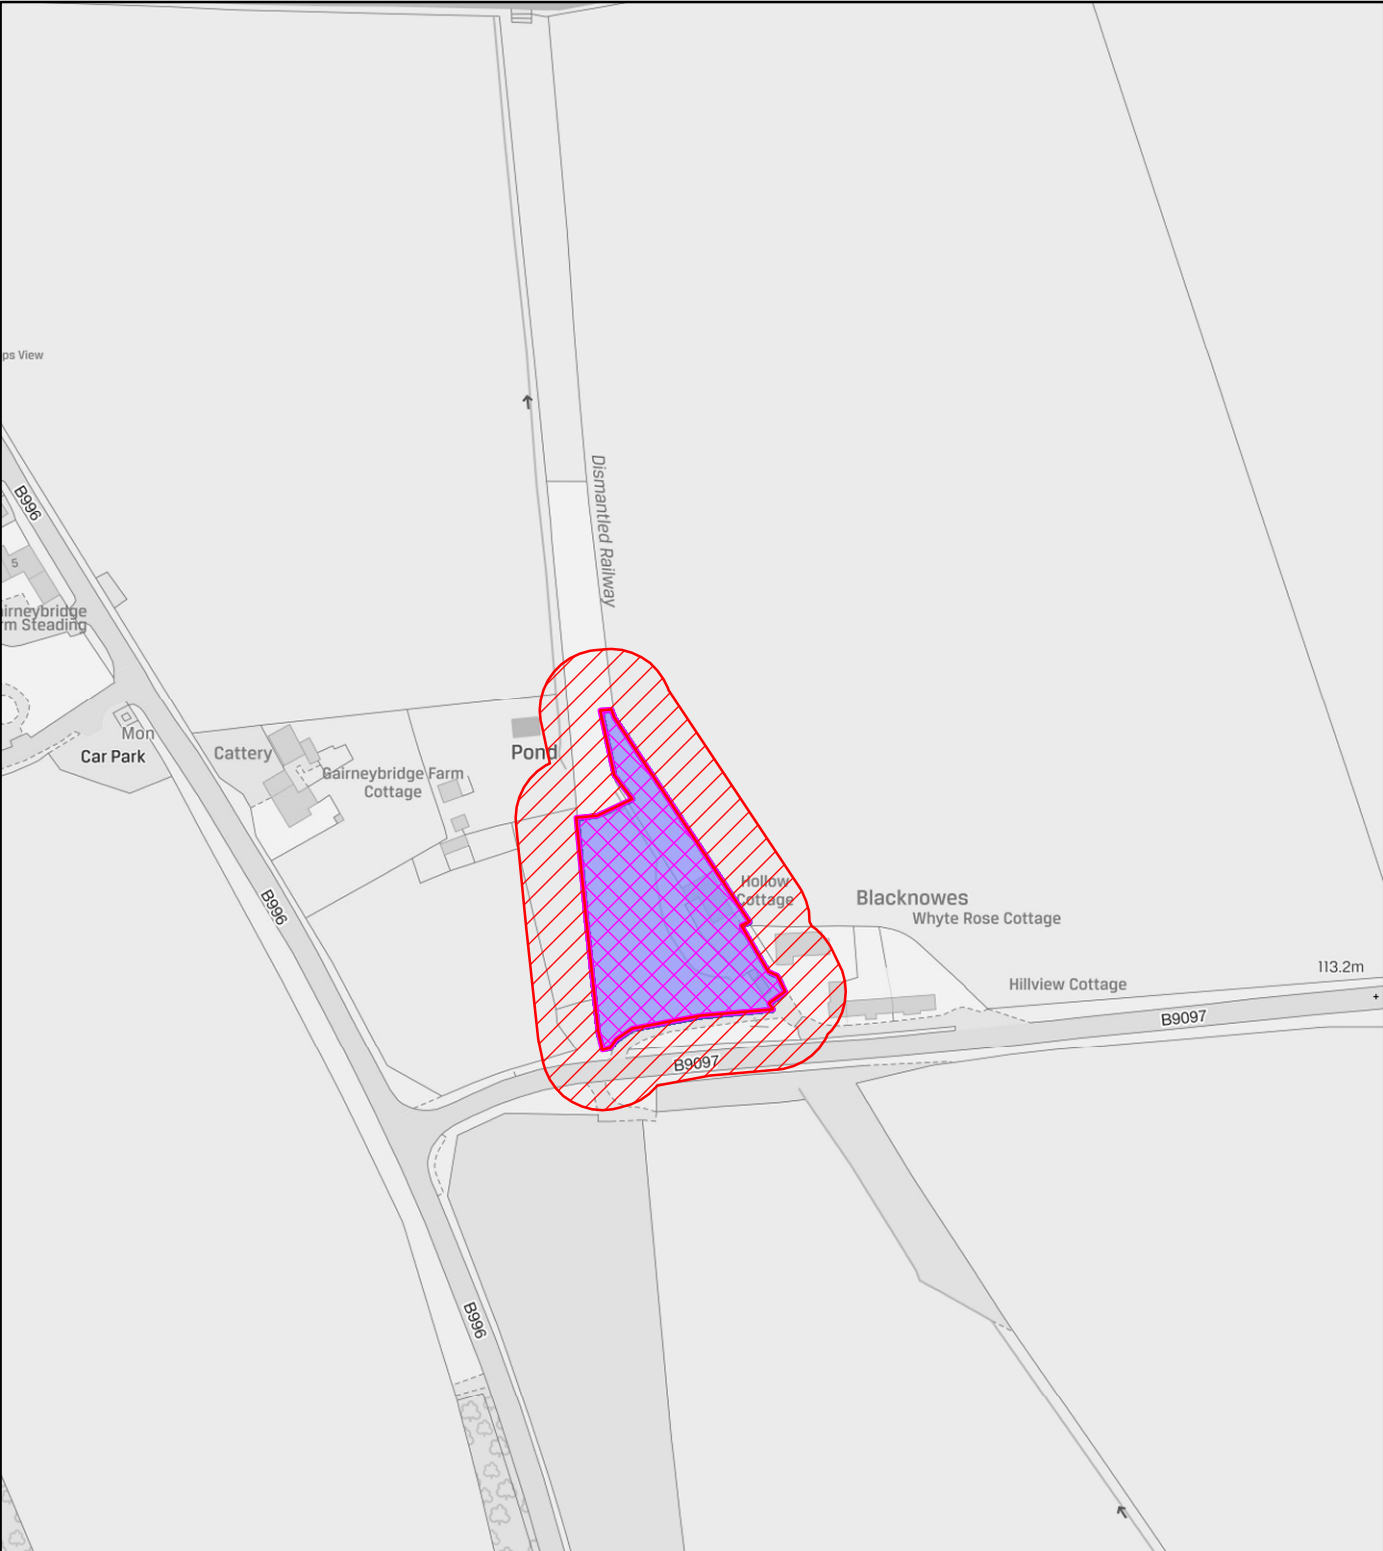

Perth & Kinross Council

NEIGHBOUR NOTIFICATION

Location Plan showing planning application site

This map is for Neighbour Notification ONLY. It must not be reproduced or used for any other purpose.

© Crown copyright [and database rights] 2021 OS 100016971. You are permitted to use this data solely to enable you to respond to, or interact with, the organisation that provided you with the data. You are not permitted to copy, sub-licence, distribute or sell any of this data to third parties in any form.