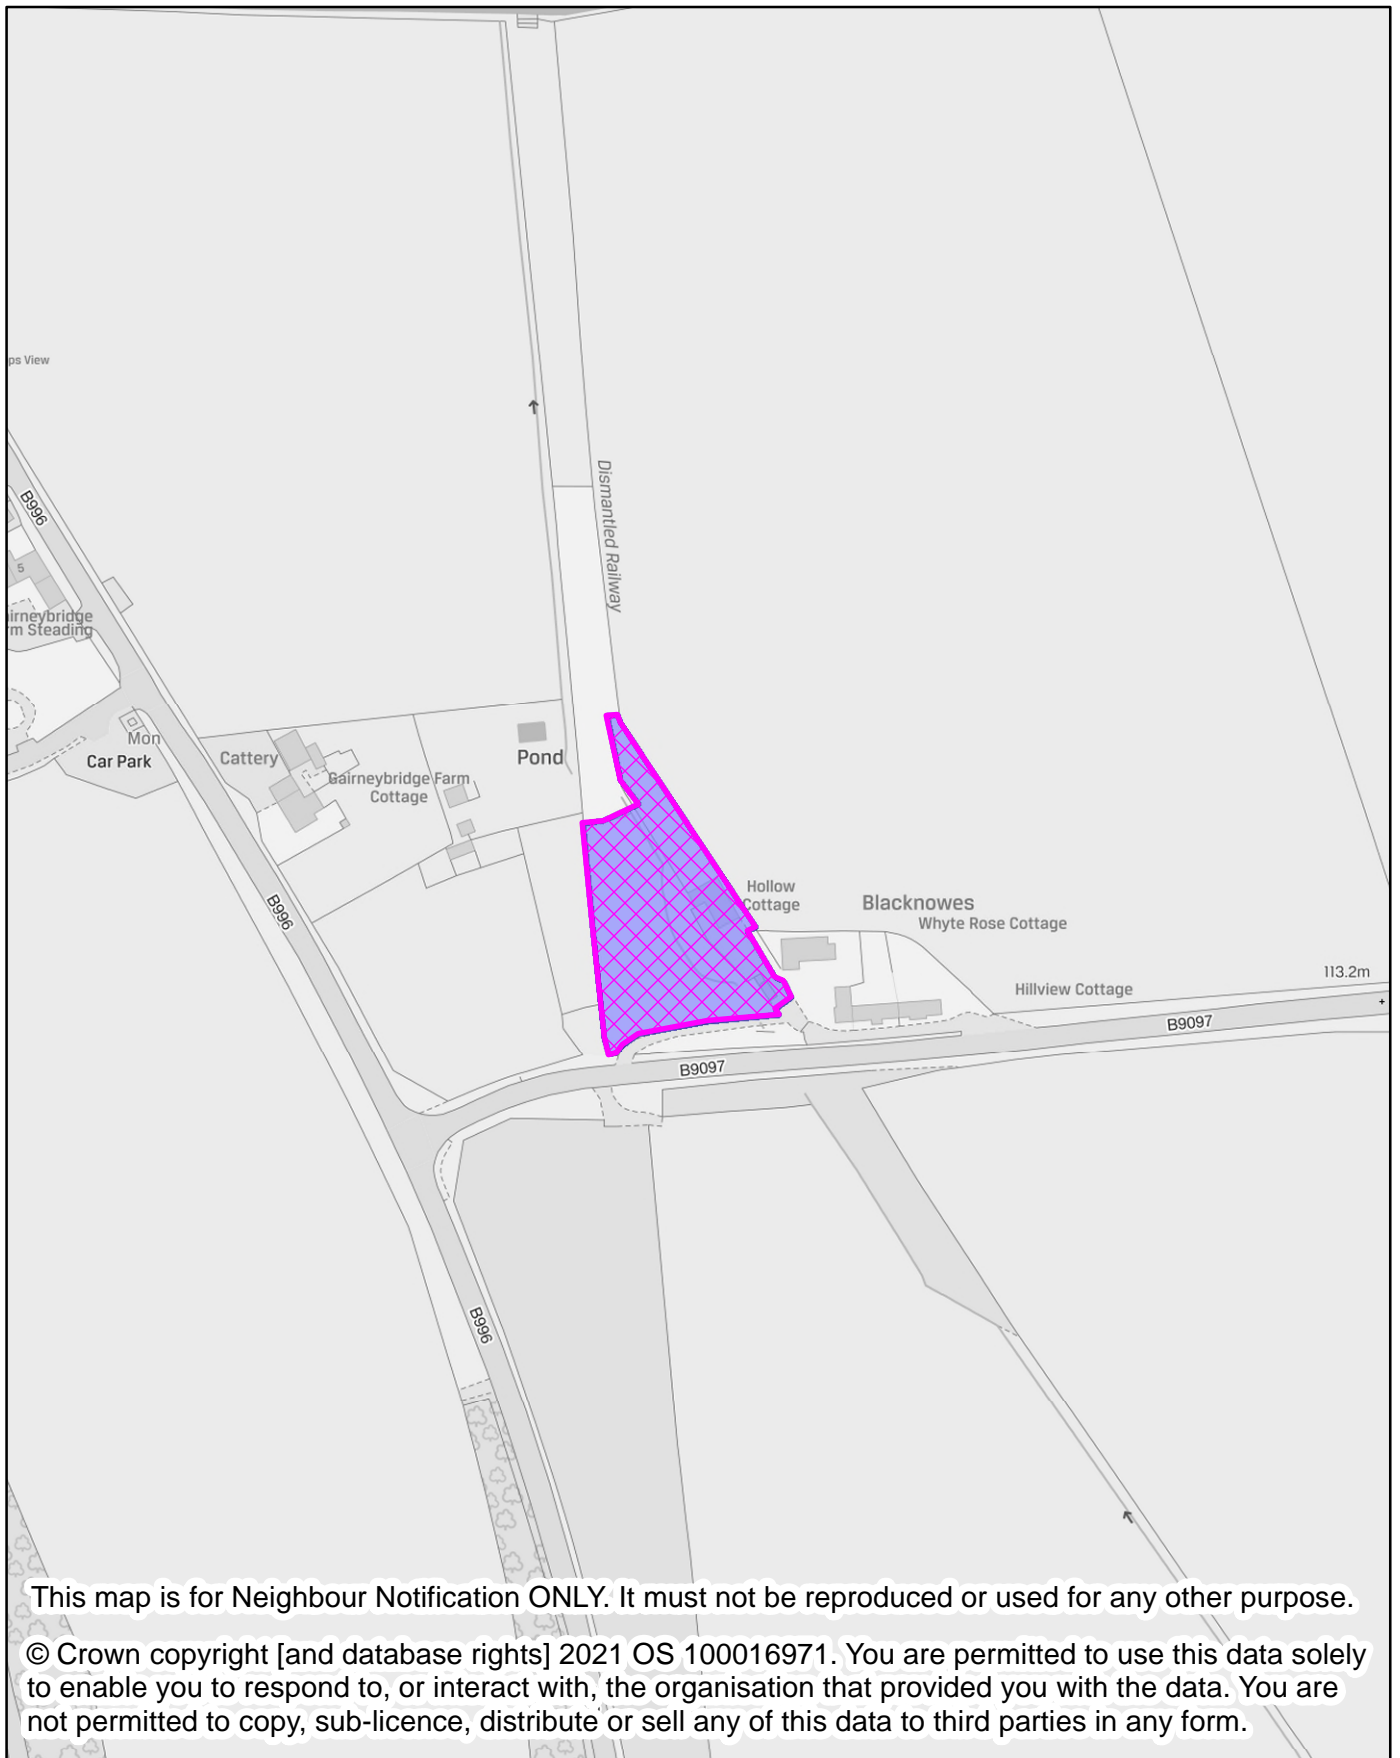

Perth & Kinross Council

NEIGHBOUR NOTIFICATION

Location Plan showing planning application site

This map is for Neighbour Notification ONLY. It must not be reproduced or used for any other purpose.

© Crown copyright [and database rights] 2021 OS 100016971. You are permitted to use this data solely to enable you to respond to, or interact with, the organisation that provided you with the data. You are not permitted to copy, sub-licence, distribute or sell any of this data to third parties in any form.