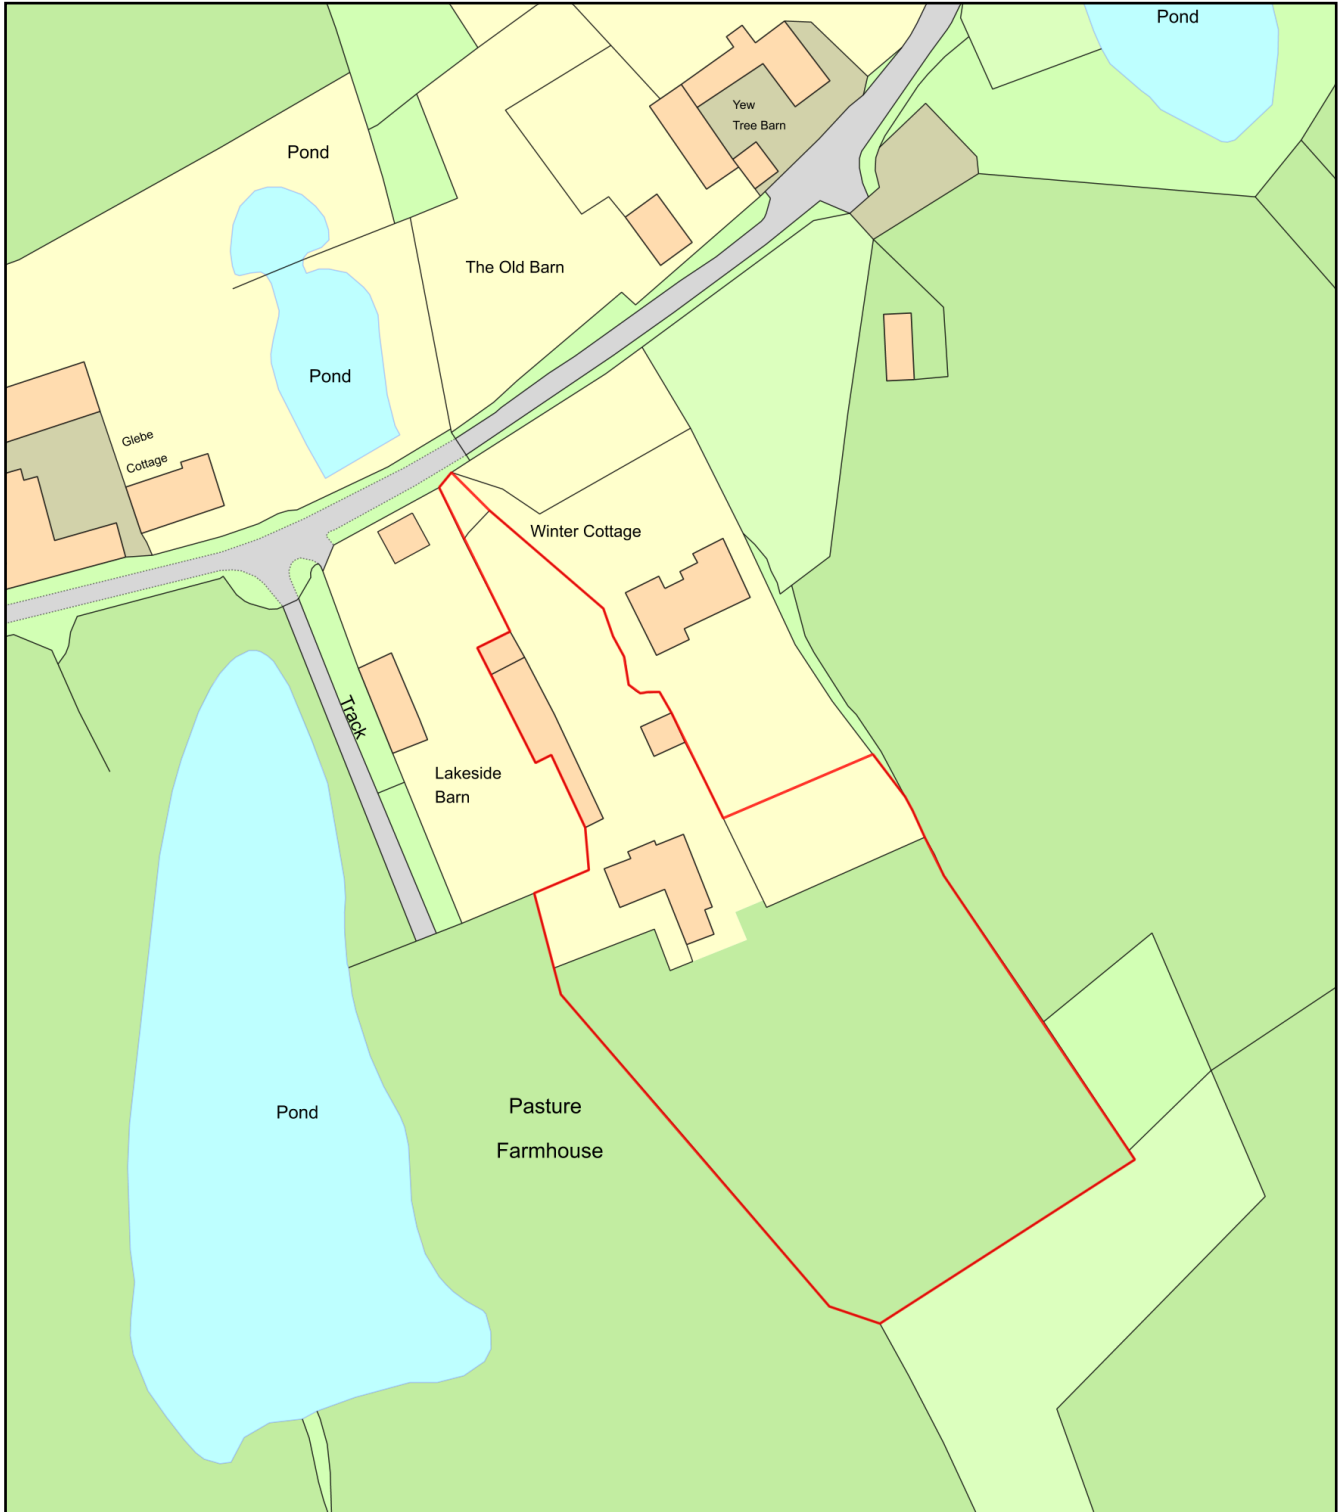

# Pasture Farm, School Lane, Dinton, Aylesbury, HP17 8UZ

Plan Produced for: Planning Application

Date Produced: 11 Jan 2021

Plan Reference Number: TQRQM21011093659238

Scale: 1:1250 @ A4