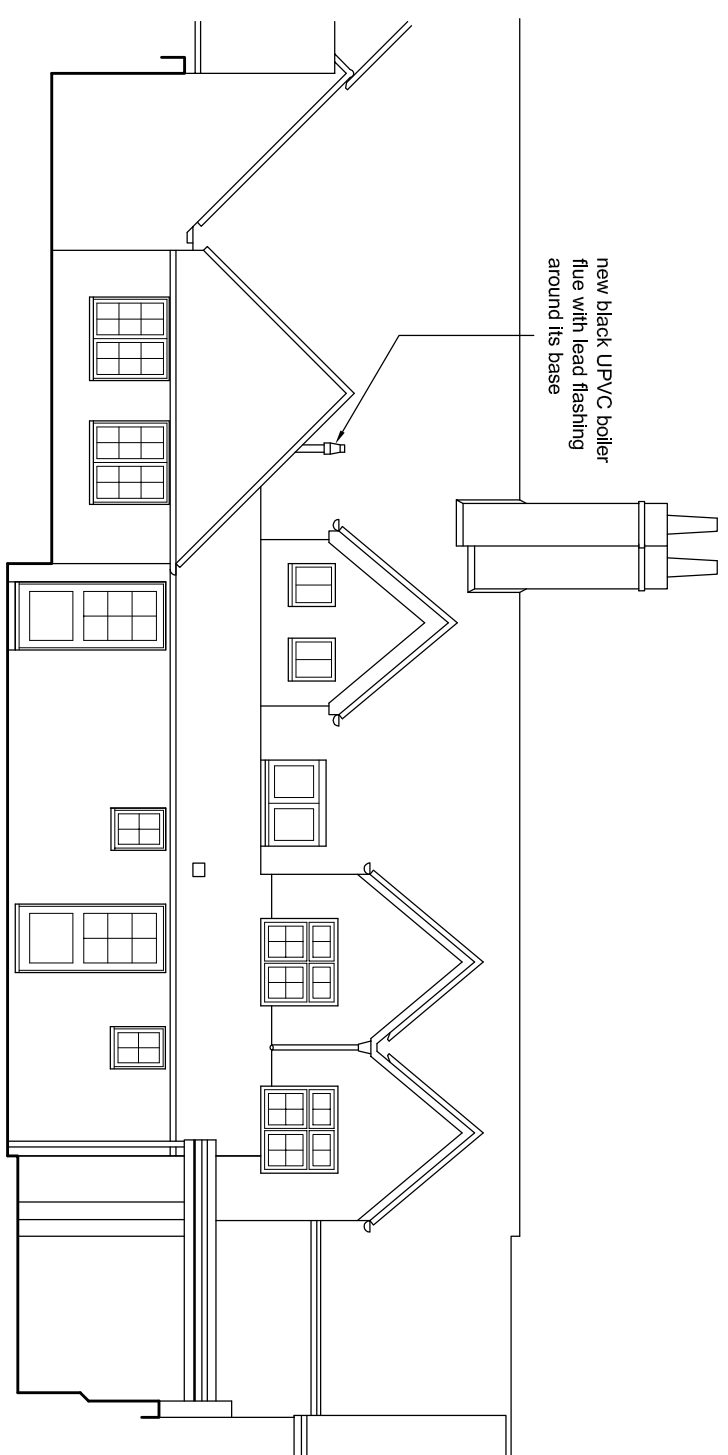

FRONT ELEVATION

REAR ELEVATION

new black UPVC boiler
flue with lead flashing
around its base

m a d

morgan architectural designs

13 crossfield road, princes risborough, hp27 0hh
01844 347631

morganarchitecturaldesigns@gmail.com

Project: 23-25 Aylesbury Road,
Wendover, Flue

Dwg Name | Scale | Size

Proposed Elevation | 1:100 | A3

Dwg No: **ARWF/05A**