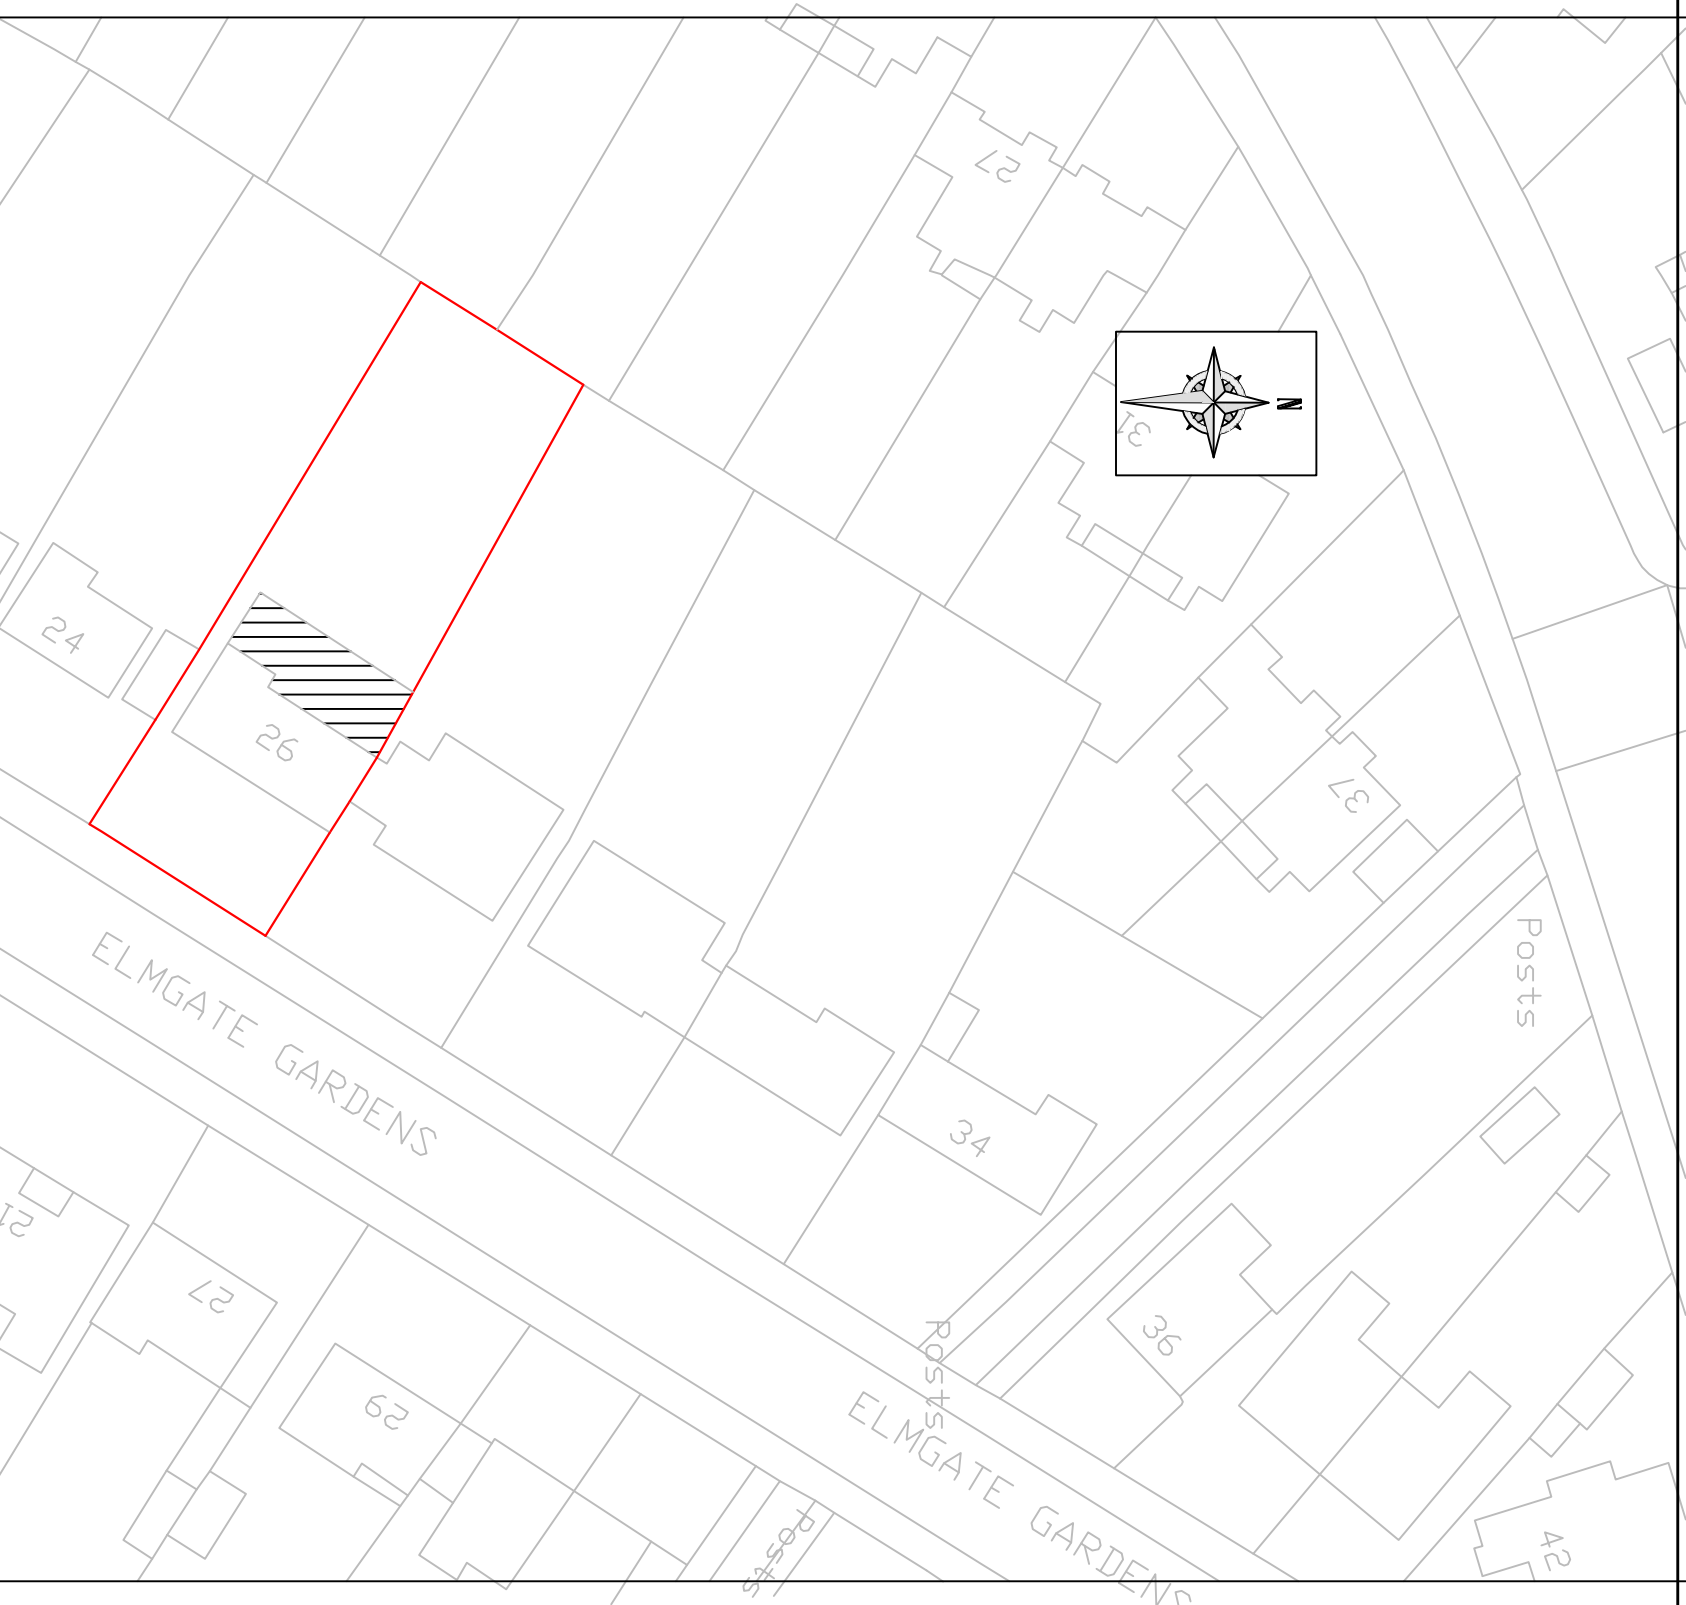

SITE PLAN
Scale 1:1250)

BLOCK PLAN
Scale 1:500)

Rev.	Date:	Description	DWN/CHK.

je architectural design ltd
 Architectural & Structural Designers
 1 Lytton Close
 Northolt Village, Northolt
 Middlesex UB5 5BU
 T: 020 8845 0795, M: 07930 557913, e:angel9@aol.com

Job Title: 26 Elmgate Gardens, Edgware HA8 9RT
Drawing Title: Location Plan

Designed by: Angelo E
Date: Dec. 2020
Scale: 1:500, 1:250 @ A3
Client:
Drawing No: 3336/SX/09
Rev: