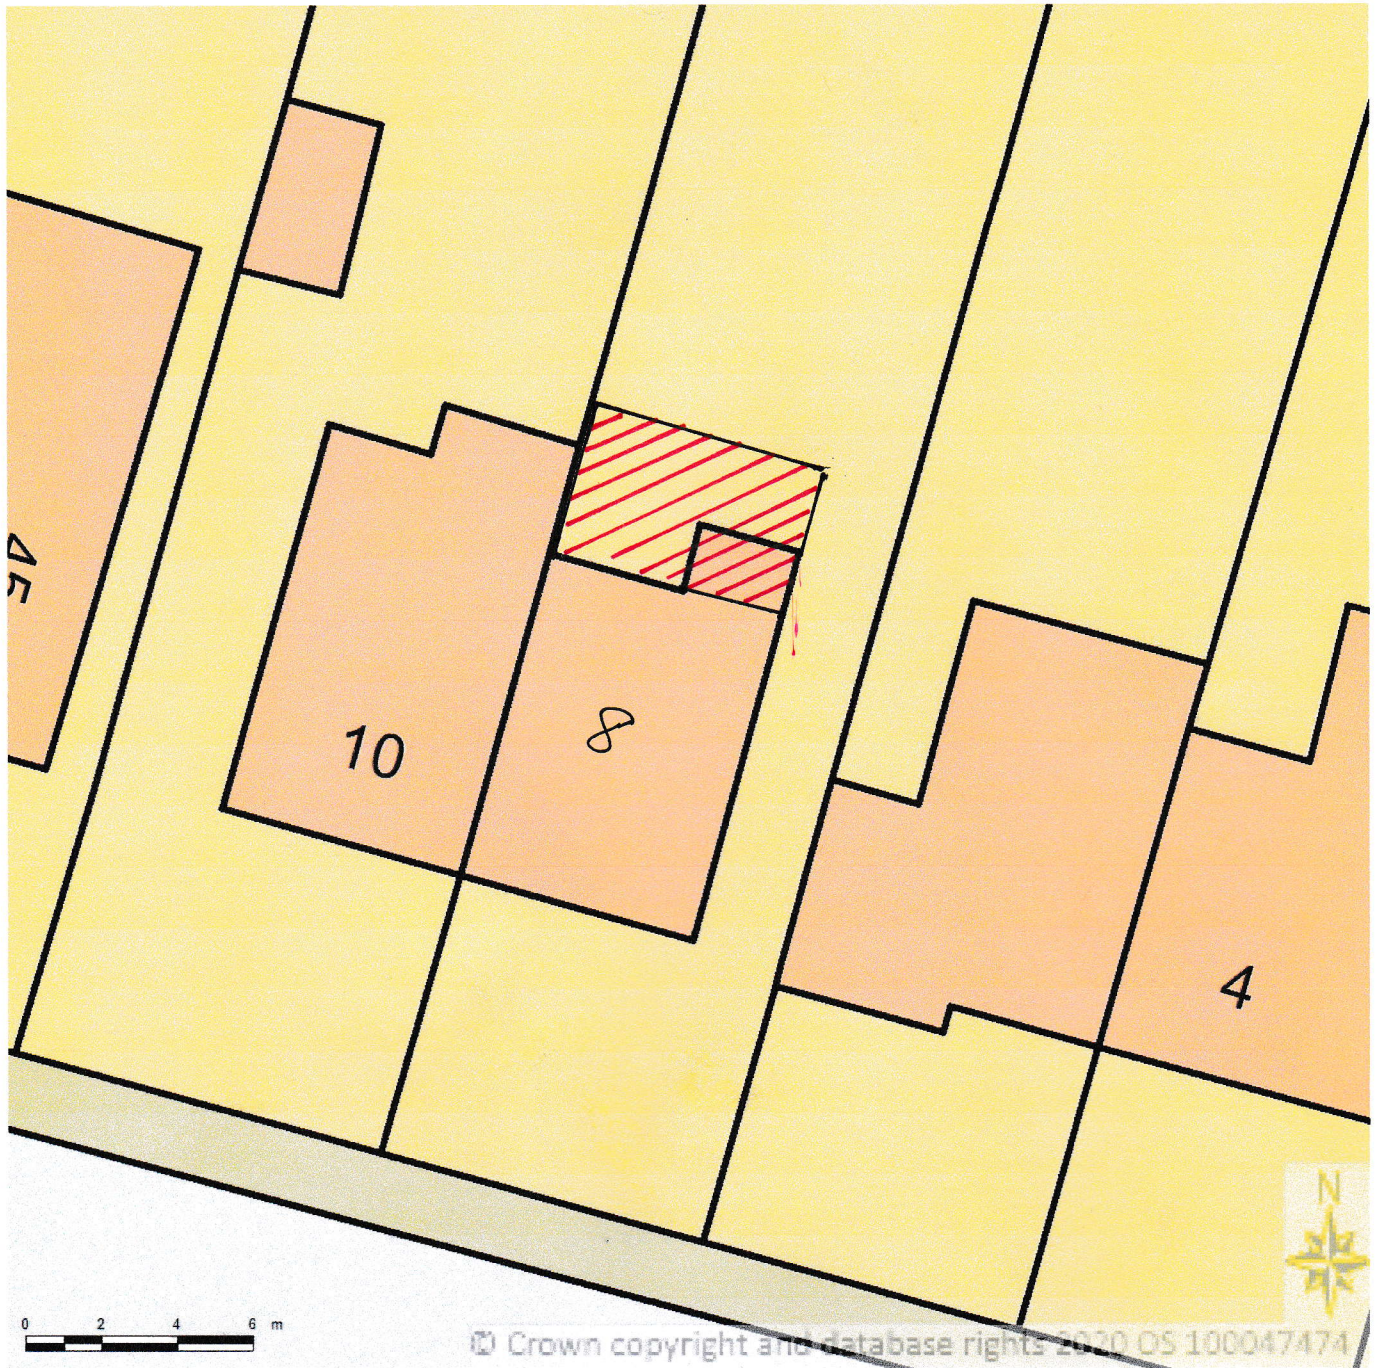

BLOCK/SITE PLAN
AREA 36m x 36m
SCALE 1:200 on A4
CENTRE COORDINATES: 538228, 165648

Supplied by Streetwise Maps Ltd
www.streetwise.net
Licence No: 100047474
04/01/2021 18:56:21