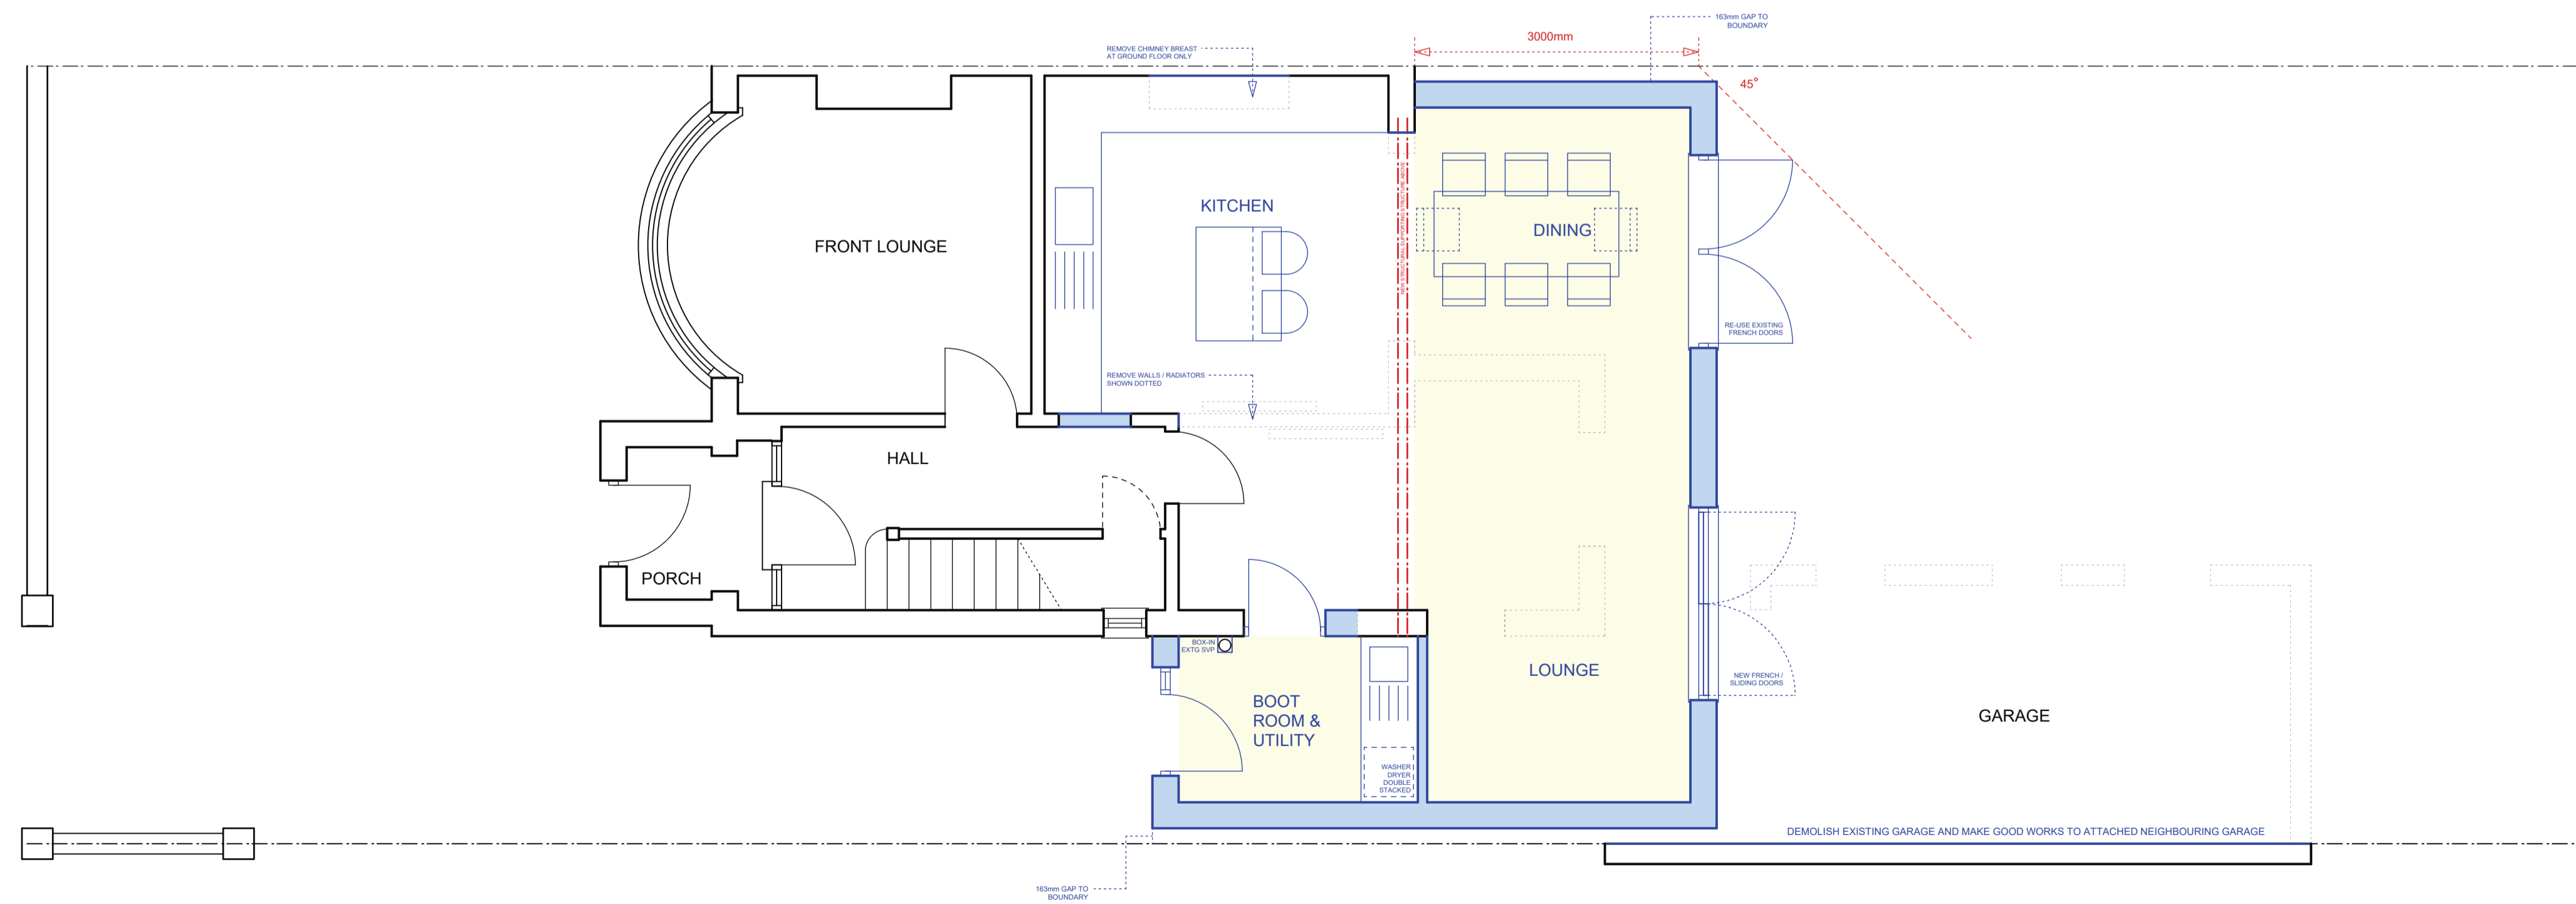

PROPOSED FRONT ELEVATION

PROPOSED SIDE ELEVATION

PROPOSED REAR ELEVATION

PROPOSED GROUND FLOOR PLAN

REVISION

REV A: WIDTH OF EXTENSION INCREASED, KITCHEN MOVED, KITCHEN WINDOW CHANGED TO FRENCH/SLIDING DOOR
NOV 2020

**24 RUSHYFIELD CRESCENT
ROMILEY
CHESHIRE**

TITLE
GENERAL ARRANGEMENT
AS PROPOSED

DRAWN	DATE	CHK'D	SCALE
DAL	NOV 2020		1:50 @A1

00-00	00-02	A
-------	-------	---