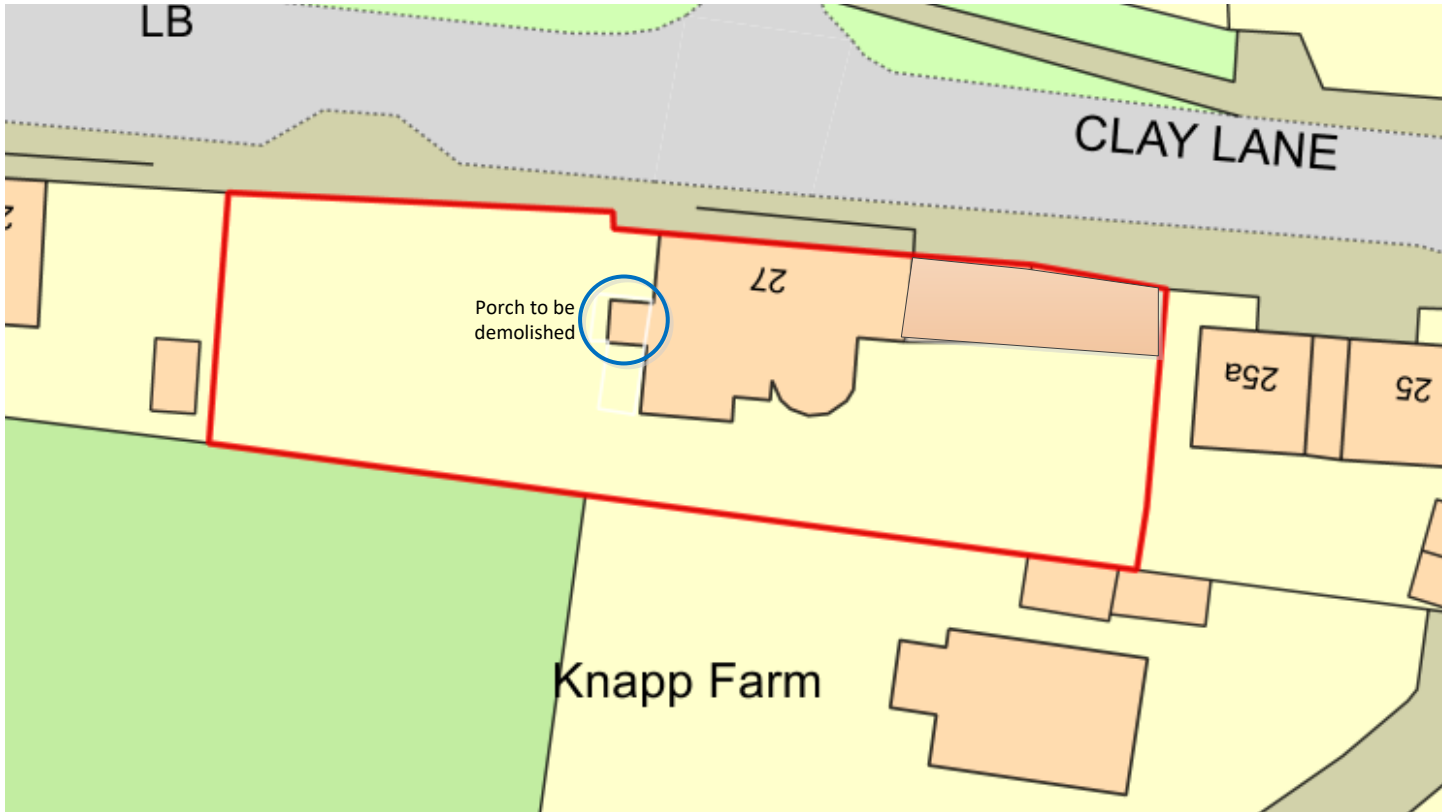

St Mary's Cottage
27 Clay Lane, Beaminster DT8 3BX

Present block plan
Showing porch to be
demolished