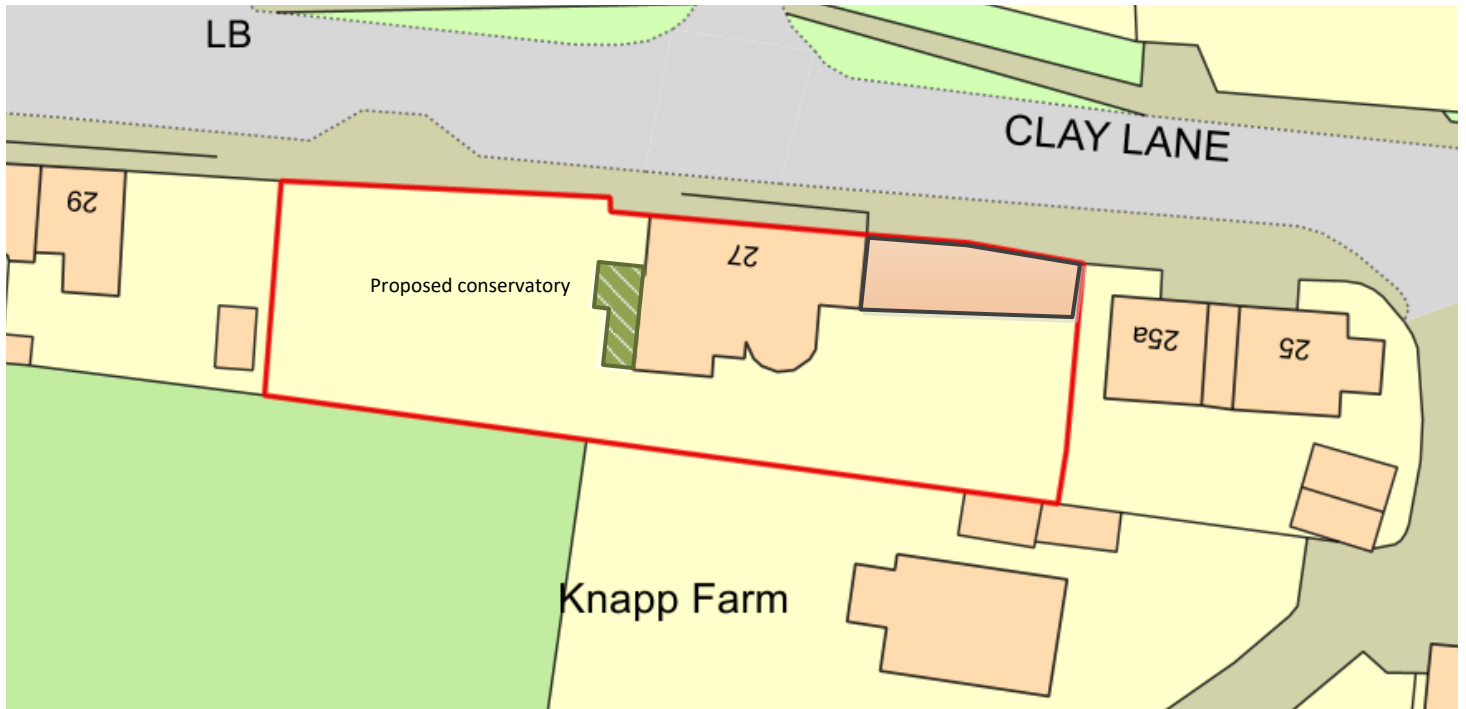

St Mary's Cottage
27 Clay Lane, Beaminster DT8 3BX

Present block plan
Showing proposed
conservatory