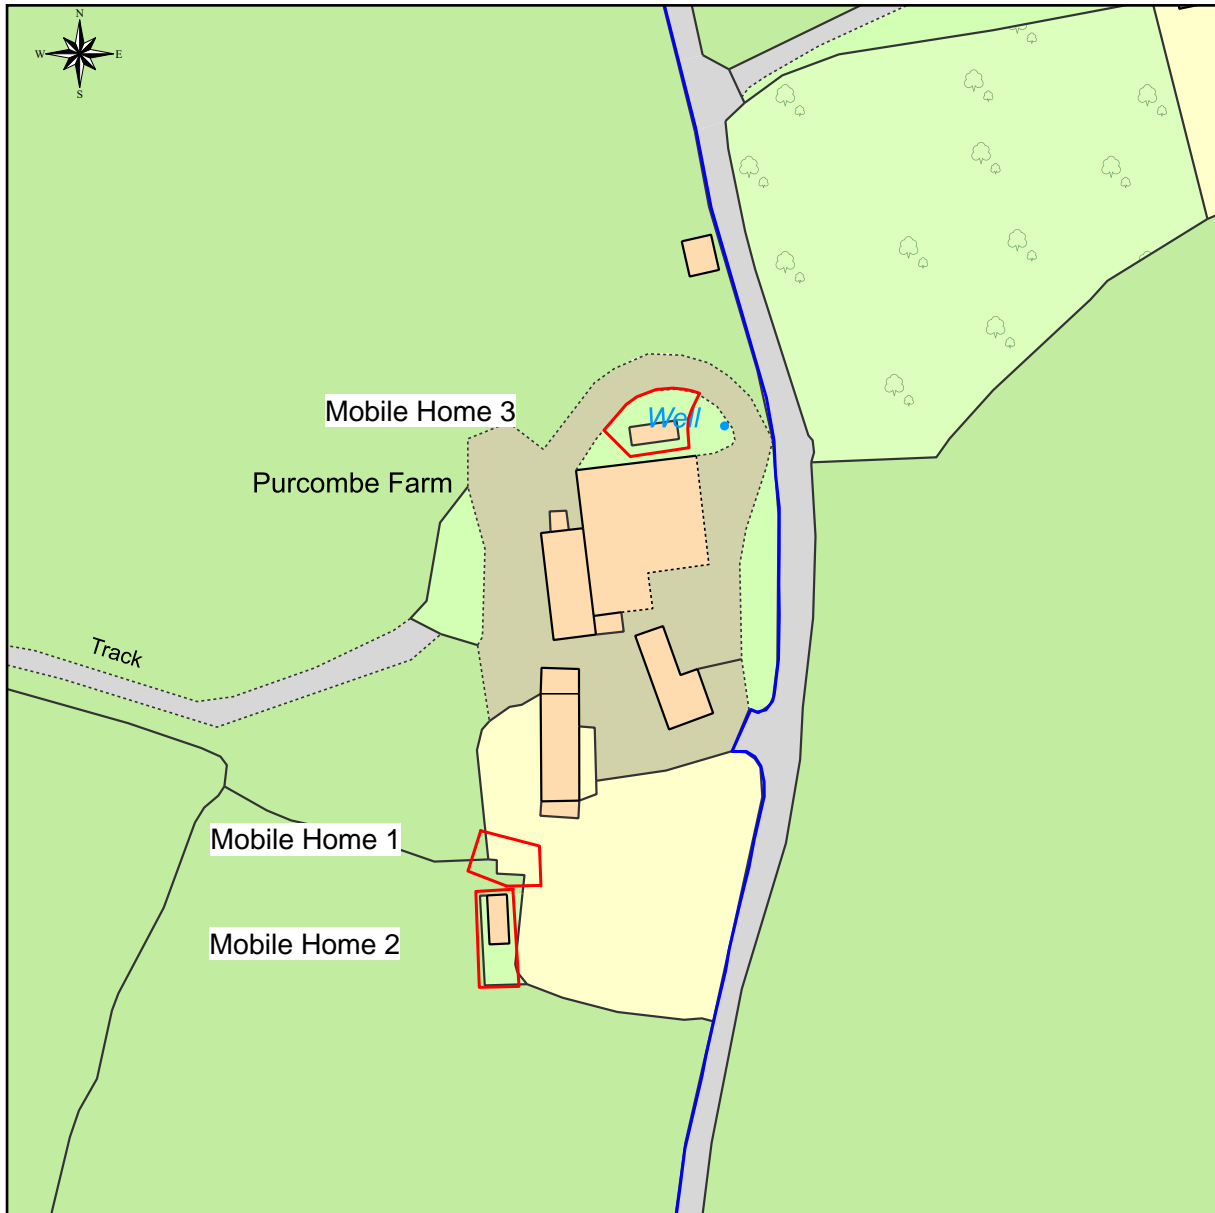

Location Plan - A Place at Pilsdon

This Plan includes the following Licensed Data: OS MasterMap Colour PDF Location Plan by the Ordnance Survey National Geographic Database and incorporating surveyed revision available at the date of production. Reproduction in whole or in part is prohibited without the prior permission of Ordnance Survey. The representation of a road, track or path is no evidence of a right of way. The representation of features, as lines is no evidence of a property boundary. © Crown copyright and database rights, 2020. Ordnance Survey 0100031673

0m 20m 40m 60m 80m 100m

Scale: 1:1250, paper size: A4

A Place at Pilsdon
3 Mobile Homes
Purcombe Farm
Pilsdon
DT6 5NY

Dalton-Aram
PLANNING LTD

emapsite™
plans

Prepared by: Kate Dalton-Aram, 19-11-2020