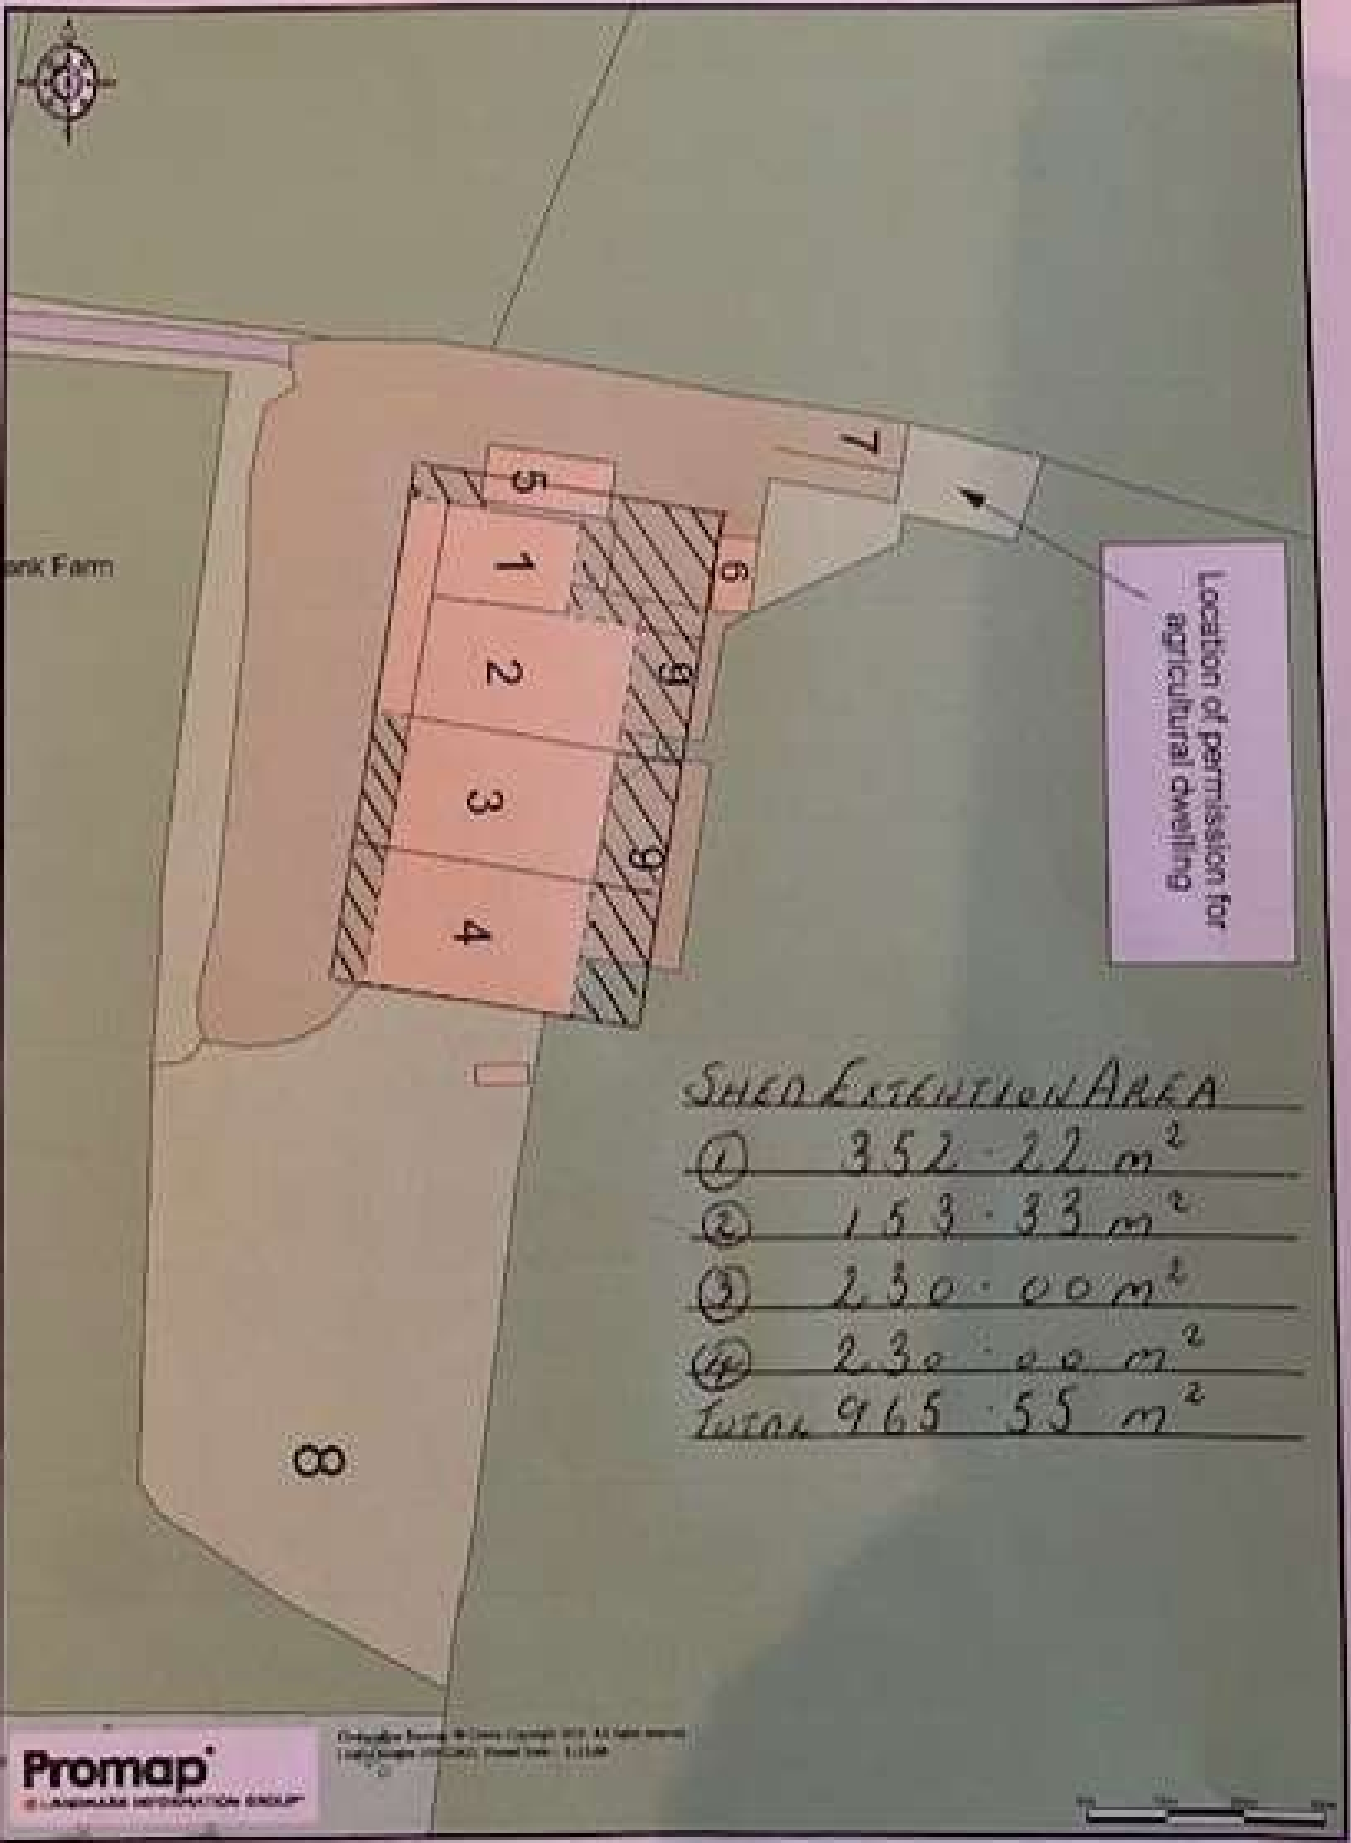

- Proposed Area of Extension 965.55m²

Location of permission for agricultural dwelling

SHEED EXTENSION AREA

①	352.22 m ²
②	153.33 m ²
③	230.00 m ²
④	230.00 m ²
Total	965.55 m²

NOT TO SCALE FOR IDENTIFICATION ONLY