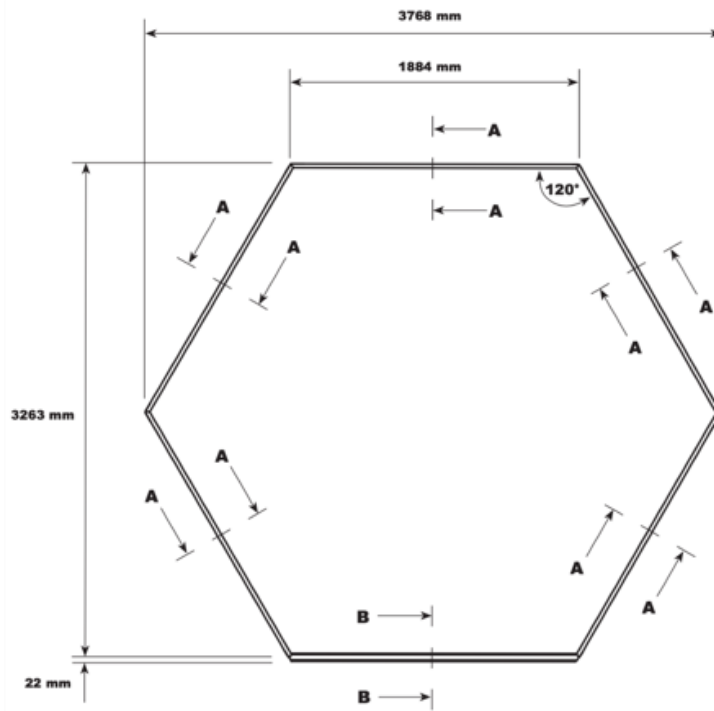

Greenhouse plans - Scale of 1:50 @ A4

Eaves height: 1820mm
Ridge height: 2880mm