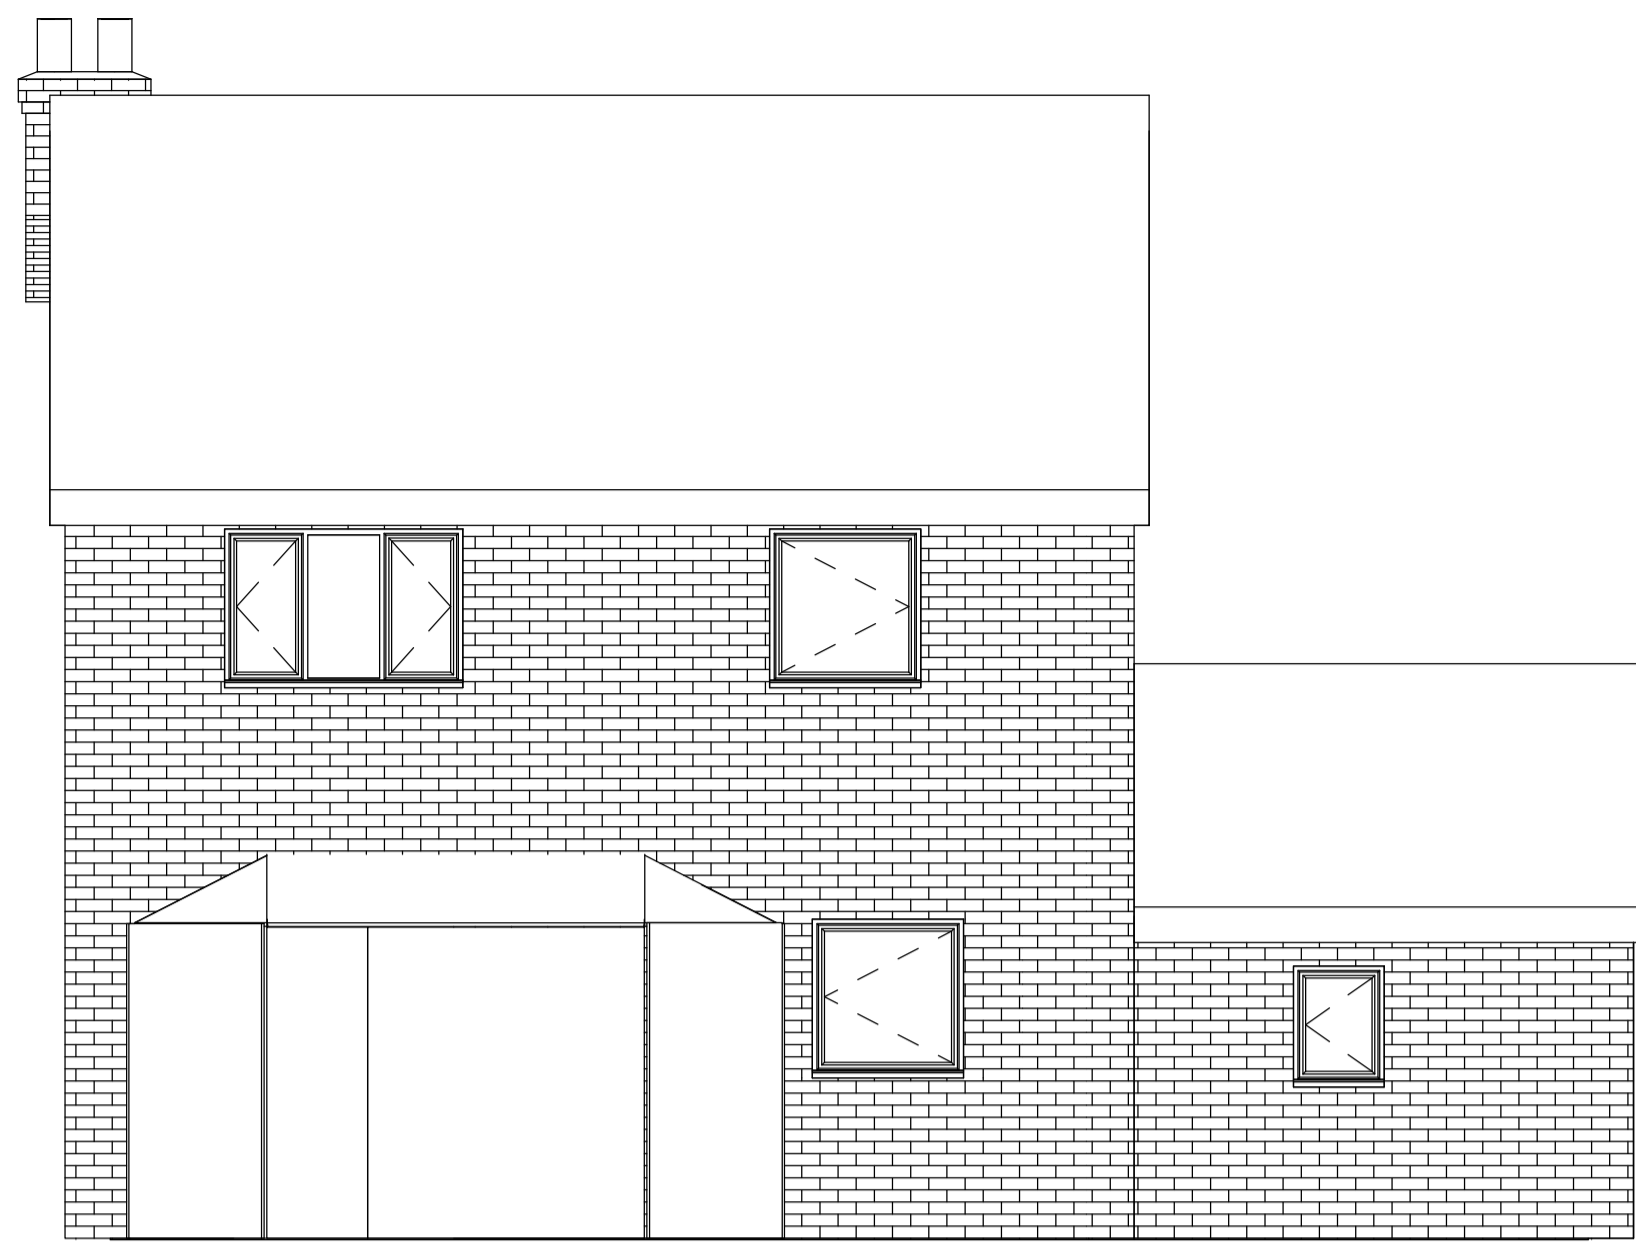

Notes:

1 Existing - North
1 : 50

4 Proposed - North
1 : 50

2 Existing - West
1 : 50

5 Proposed - West
1 : 50

3 Existing - South
1 : 50

6 Proposed - South
1 : 50

No.	Description	Date

Project Address
1 Langton Crescent
Whittington
Lichfield
WS14 9LR

**1 Langton
Crescent,
Whittington
Elevations**

Project number 2057

Date 05/01/2021

Designed by Designer

A108

Scale 1 : 50 @ A1