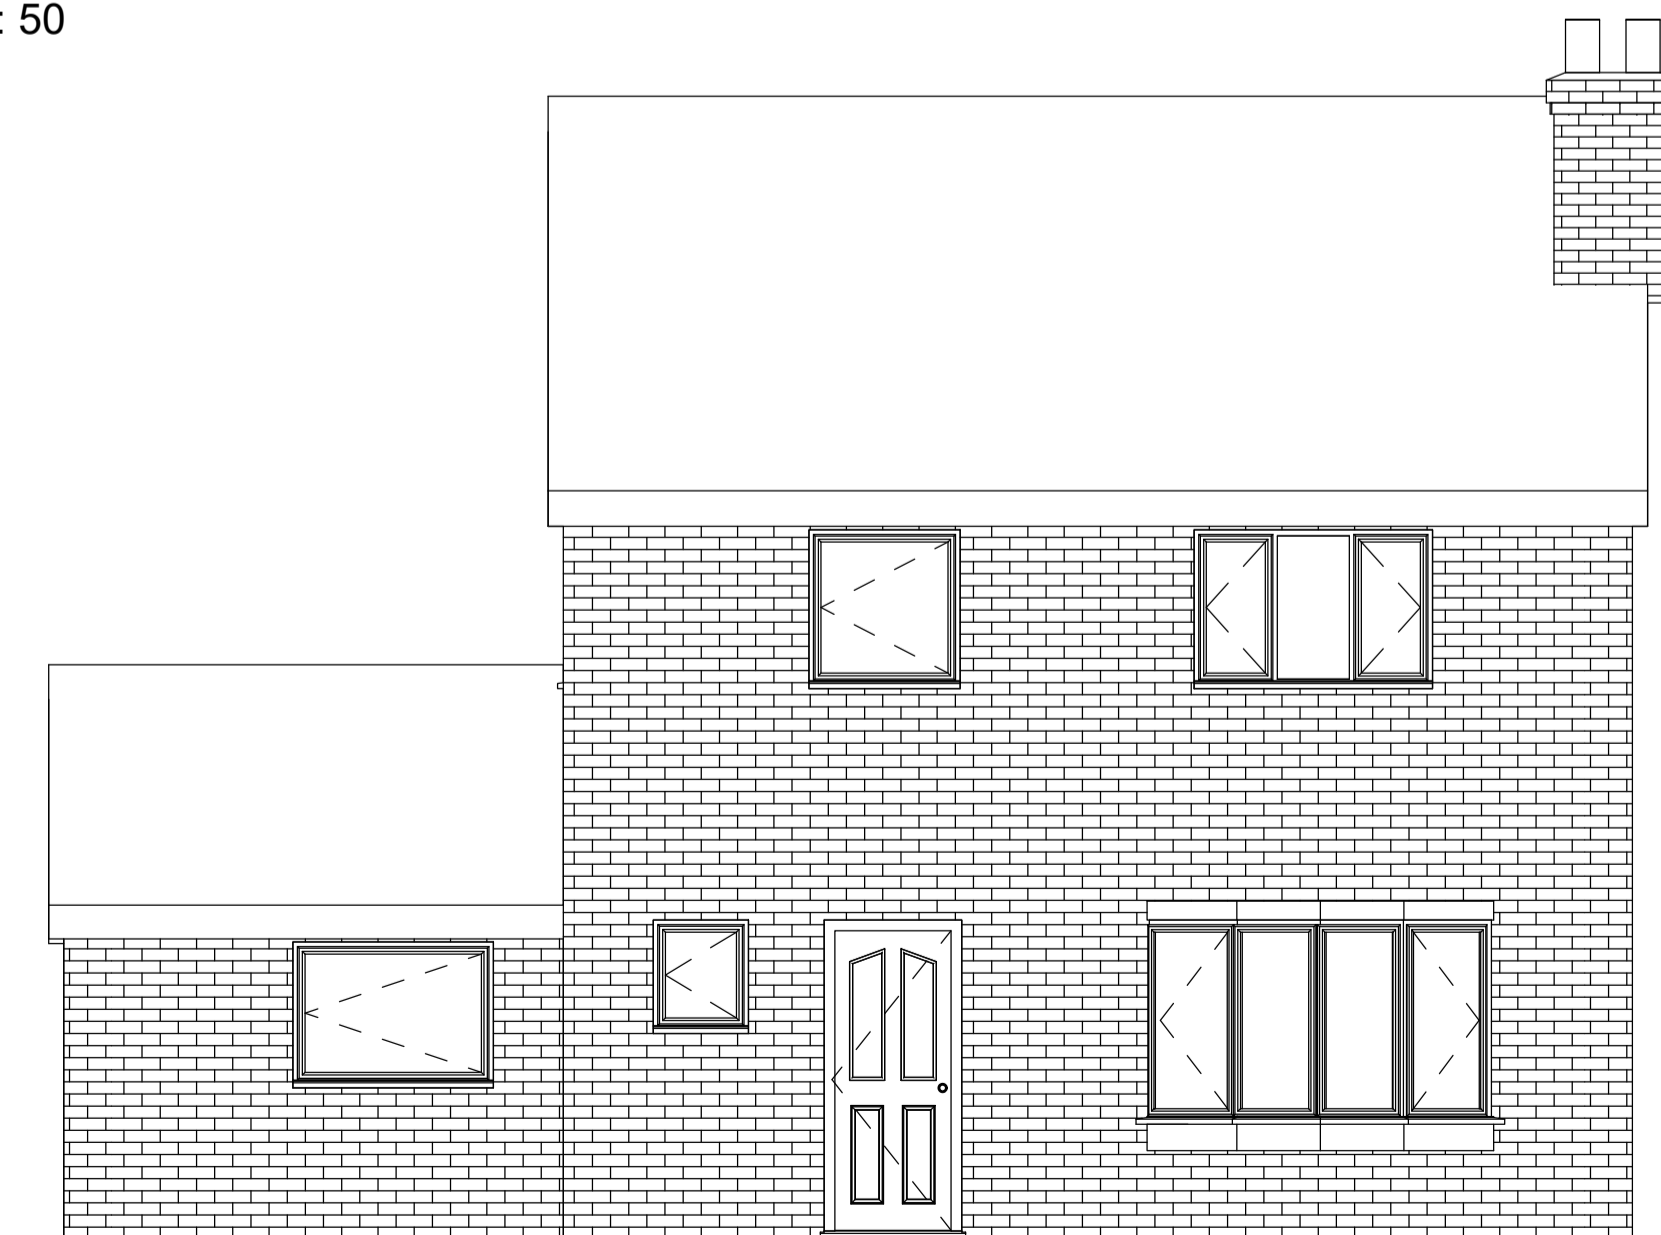

Notes:

1 Existing - North
1 : 50

4 Proposed - North
1 : 50

2 Existing - West
1 : 50

5 Proposed - West
1 : 50

3 Existing - South
1 : 50

6 Proposed - South
1 : 50

No.	Description	Date

Project Address
1 Langton Crescent
Whittington
Lichfield
WS14 9LR

**1 Langton
Crescent,
Whittington
Elevations**

Project number 2057

Date 05/01/2021

Designed by Designer

A108

Scale 1 : 50 @ A1