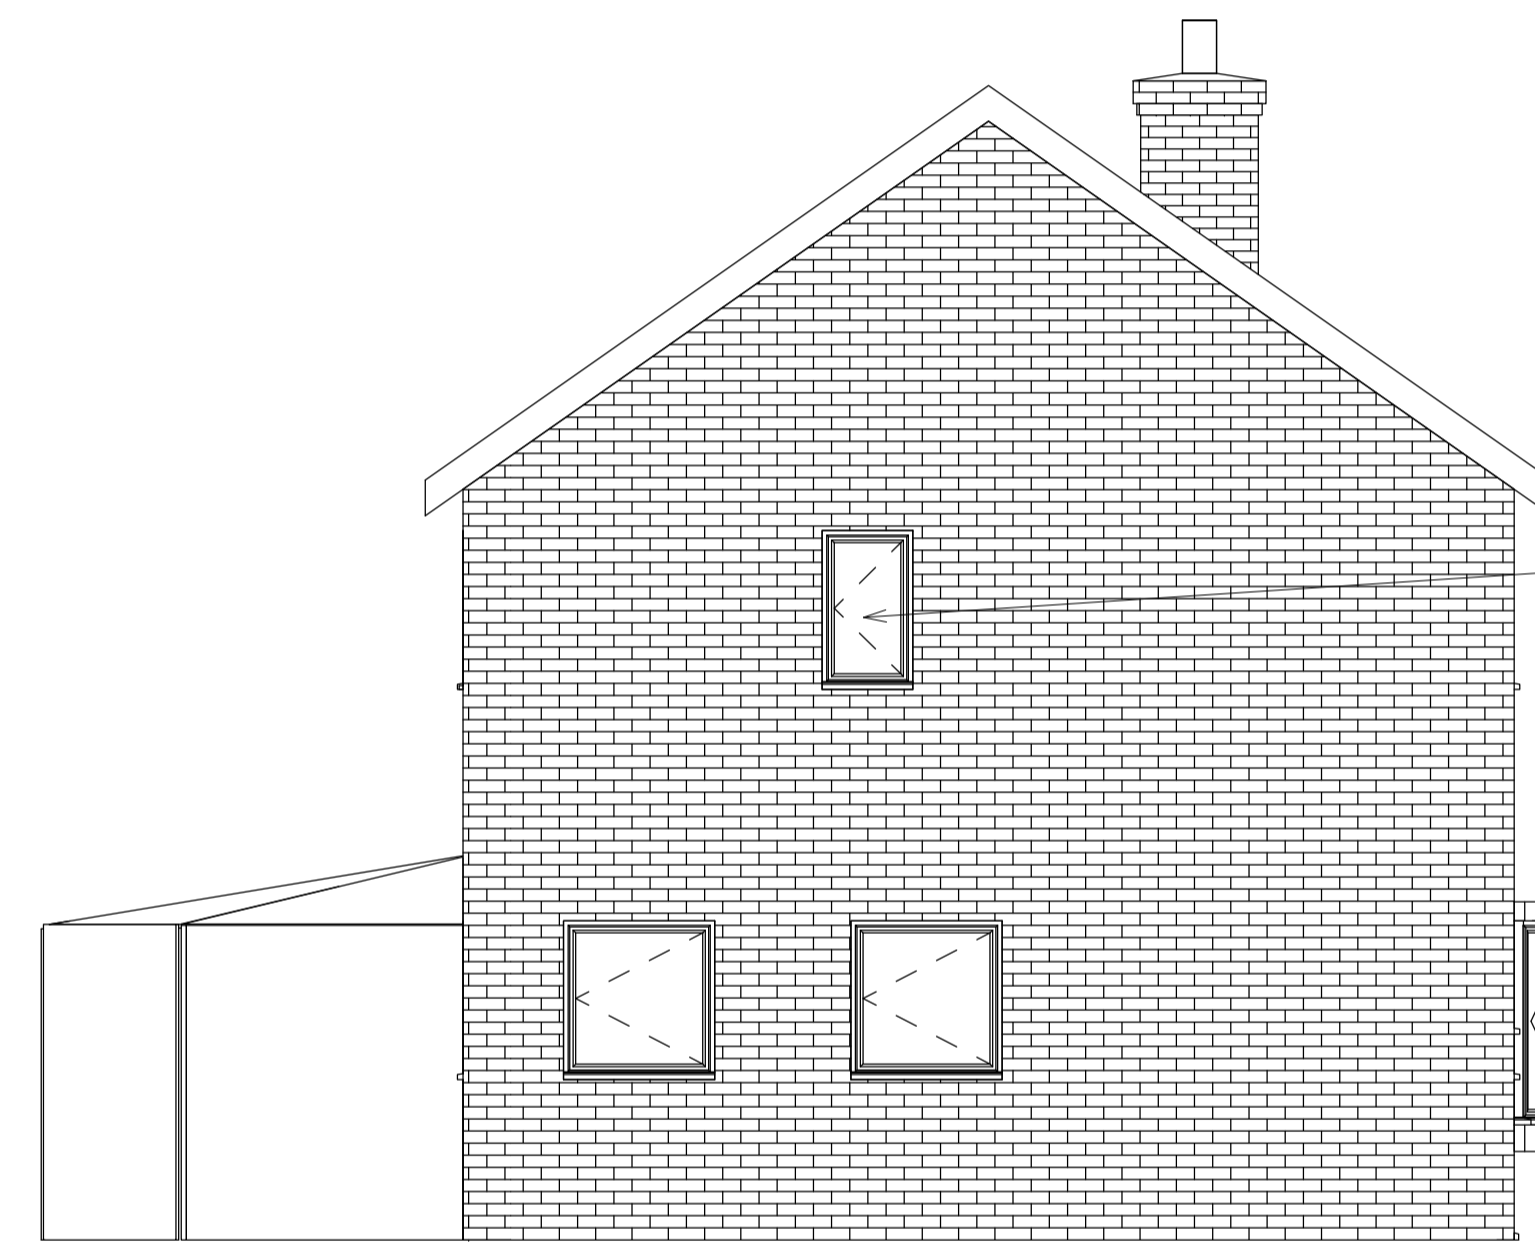

Notes:

1 Existing - North
1 : 50

4 Proposed - North
1 : 50

2 Existing - West
1 : 50

5 Proposed - West
1 : 50

3 Existing - South
1 : 50

6 Proposed - South
1 : 50

No.	Description	Date

Project Address
1 Langton Crescent
Whittington
Lichfield
WS14 9LR

**1 Langton
Crescent,
Whittington
Elevations**

Project number 2057

Date 05/01/2021

Designed by Designer

A108

Scale 1 : 50 @ A1