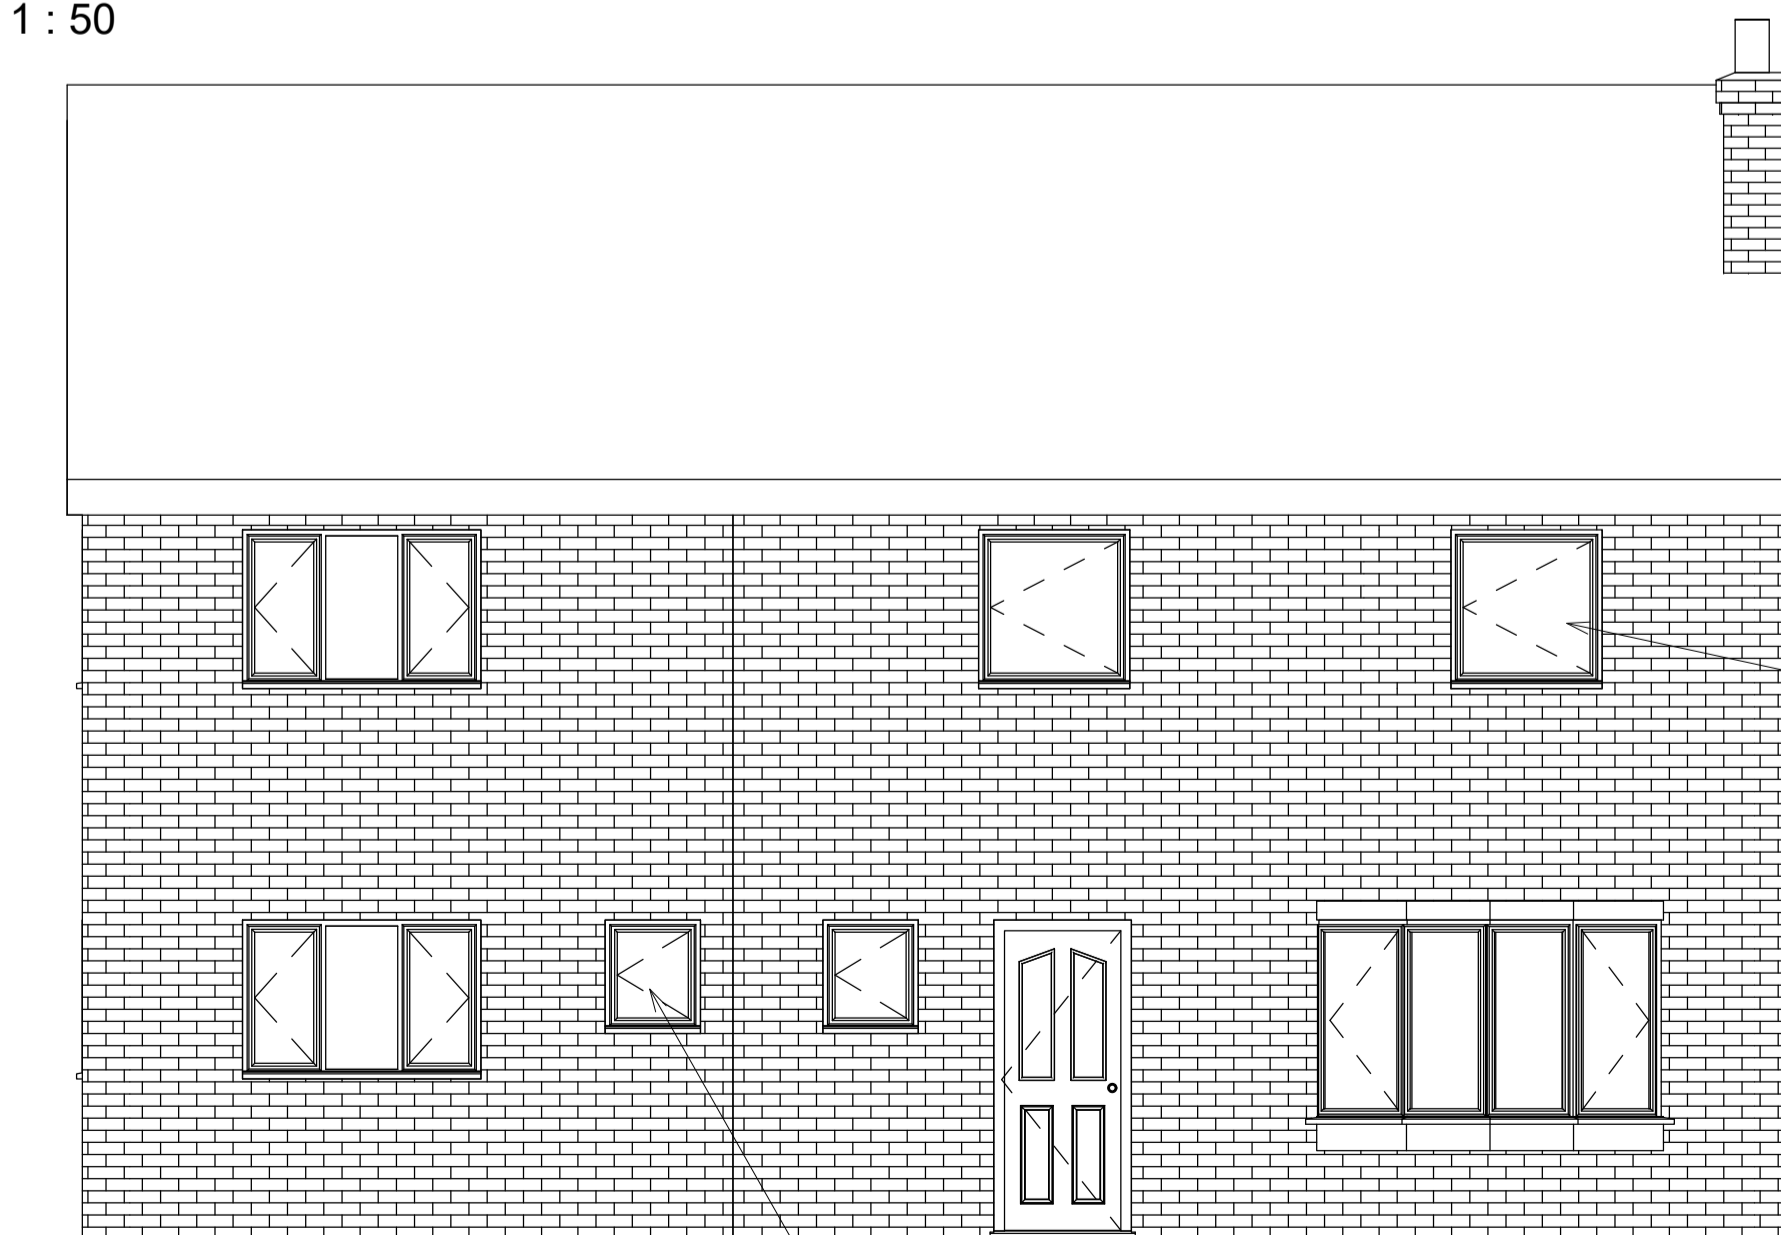

Notes:

1 Existing - North
1 : 50

4 Proposed - North
1 : 50

2 Existing - West
1 : 50

5 Proposed - West
1 : 50

3 Existing - South
1 : 50

6 Proposed - South
1 : 50

No.	Description	Date

Project Address
1 Langton Crescent
Whittington
Lichfield
WS14 9LR

**1 Langton
Crescent,
Whittington
Elevations**

Project number 2057

Date 05/01/2021

Designed by Designer

A108

Scale 1 : 50 @ A1