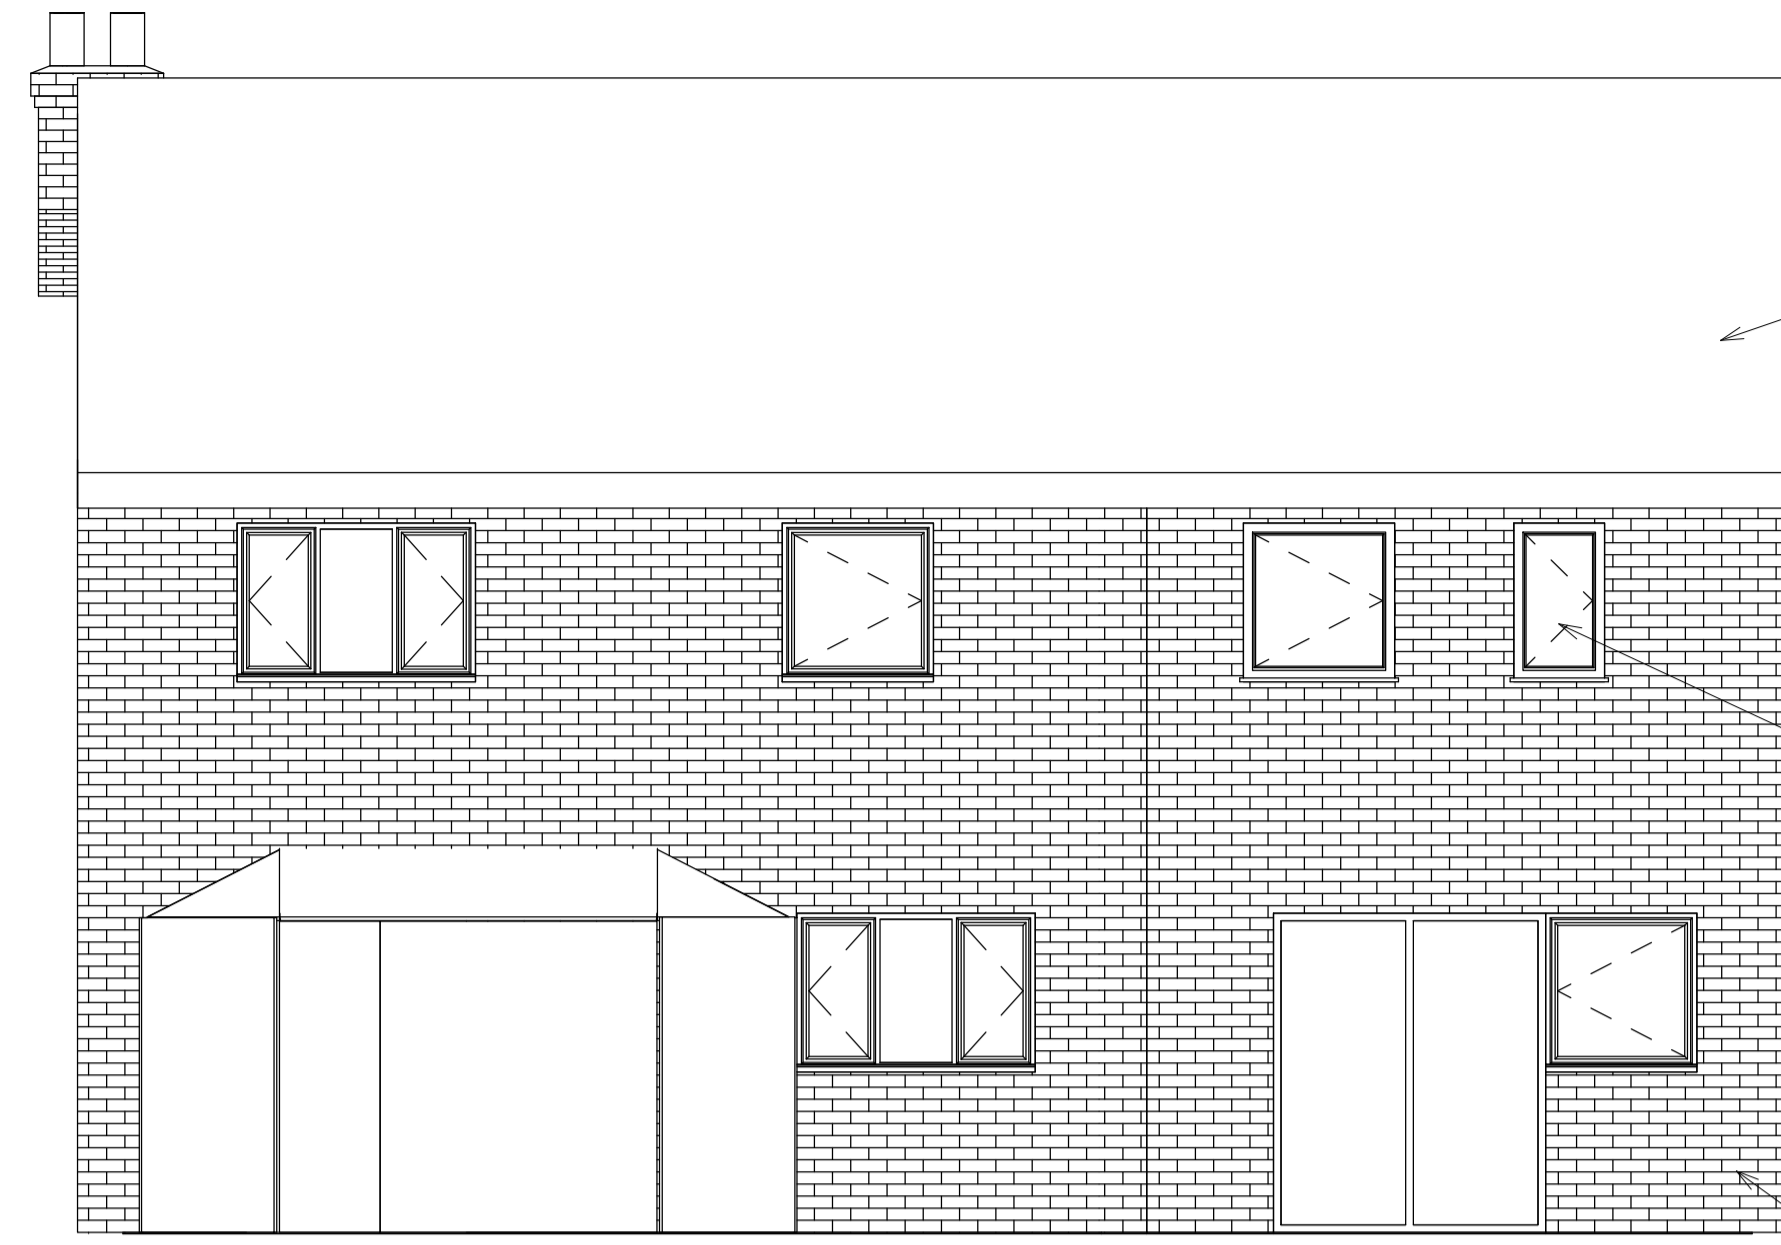

Notes:

1 Existing - North
1 : 50

4 Proposed - North
1 : 50

2 Existing - West
1 : 50

5 Proposed - West
1 : 50

3 Existing - South
1 : 50

6 Proposed - South
1 : 50

No.	Description	Date

Project Address
1 Langton Crescent
Whittington
Lichfield
WS14 9LR

**1 Langton
Crescent,
Whittington
Elevations**

Project number 2057

Date 05/01/2021

Designed by Designer

A108

Scale 1 : 50 @ A1