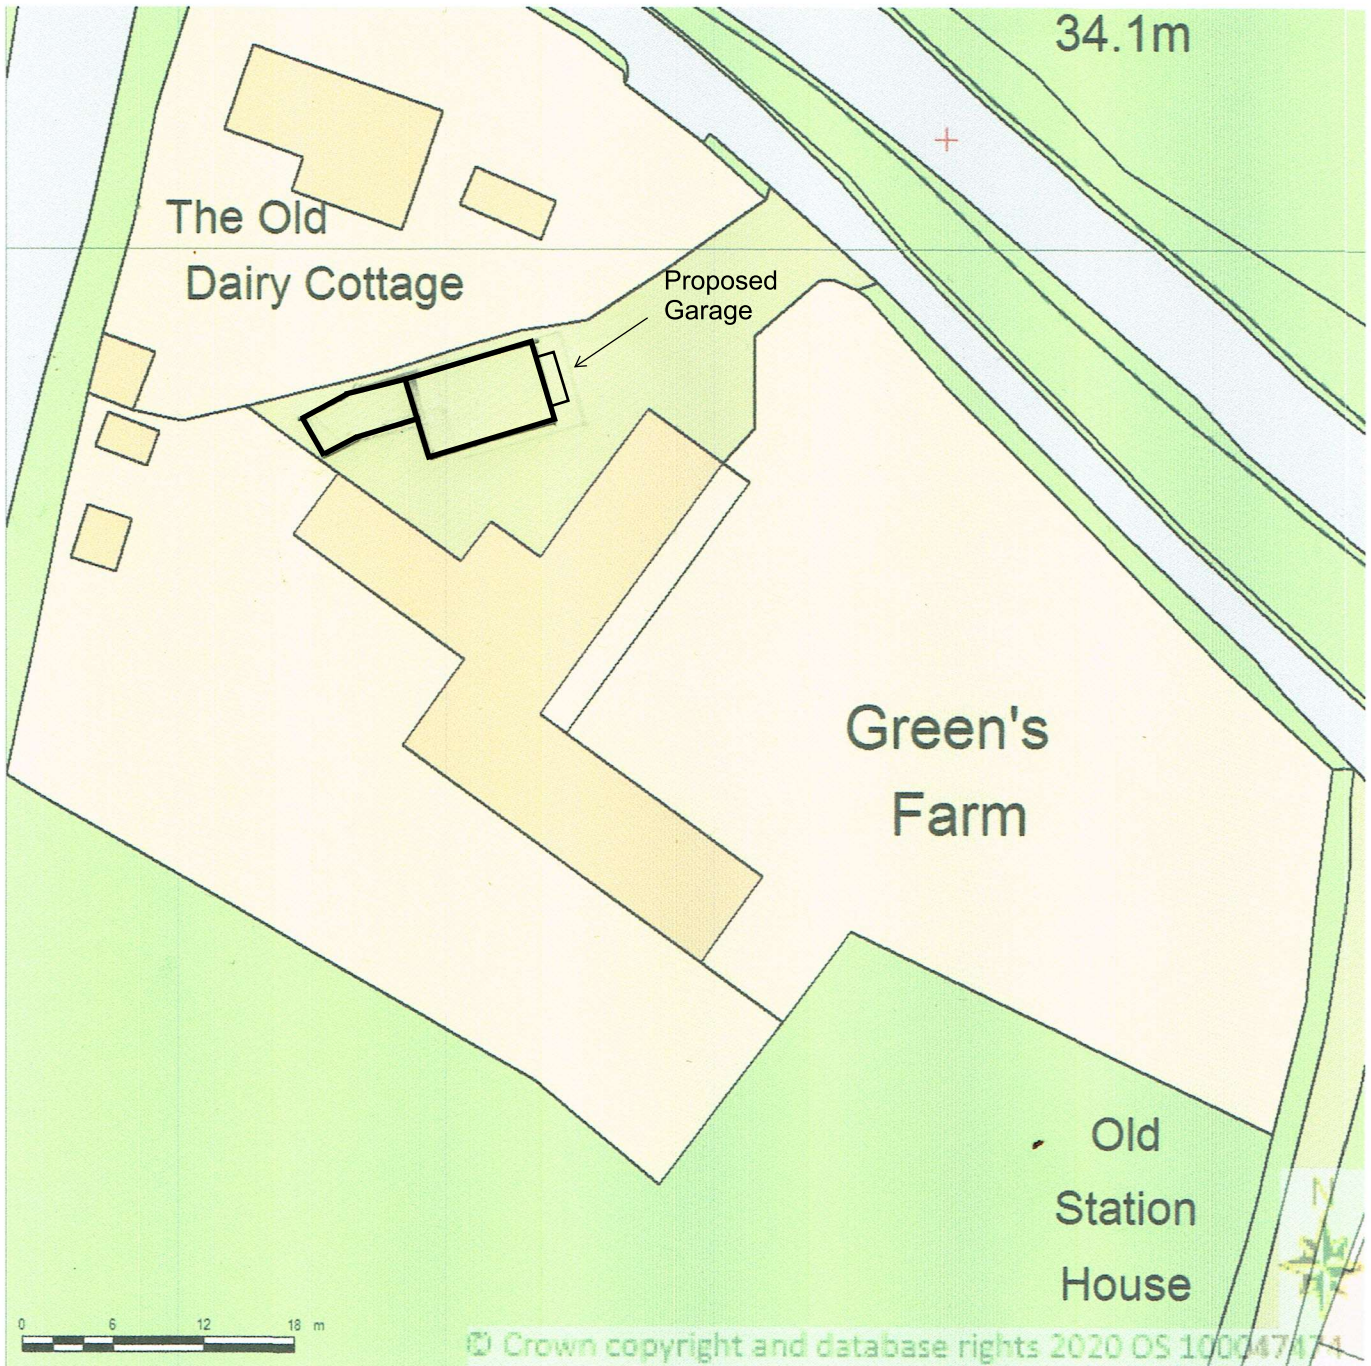

BLOCK/SITE PLAN
AREA 90m x 90m
SCALE 1:500 on A4
CENTRE COORDINATES: 415945, 117671

Supplied by Streetwise Maps Ltd
www.streetwise.net
Licence No: 100047474
06/01/2021 15:33:53