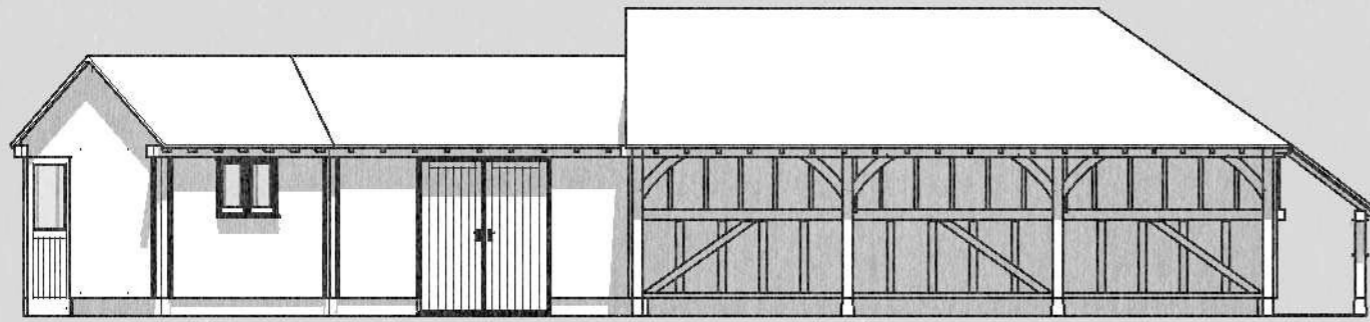

Drawing Number: 42107-1

Front Elevation

Rear Elevation

Left Elevation

Right Elevation

Roof Plan

Base Plan

Scale = 1:100 @ A3

Site Address: Greens Farm, Salisbury Road, Breamore, Hampshire, SP6 2EB

Mr & Mrs Talbot - Garage Complex