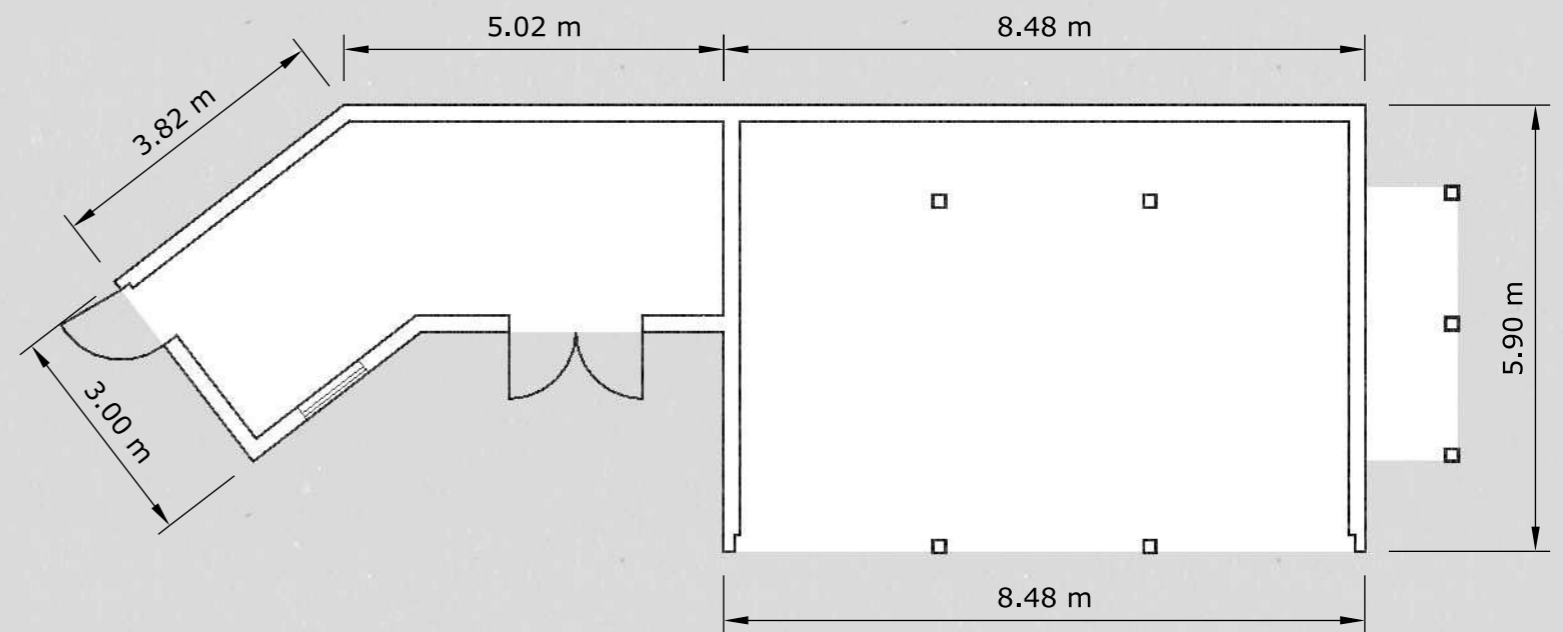

Drawing Number: 42107-1

Front Elevation

Rear Elevation

Left Elevation

Right Elevation

Roof Plan

Base Plan

Scale = 1:100 @ A3

Site Address: Greens Farm, Salisbury Road, Breamore, Hampshire, SP6 2EB

Mr & Mrs Talbot - Garage Complex