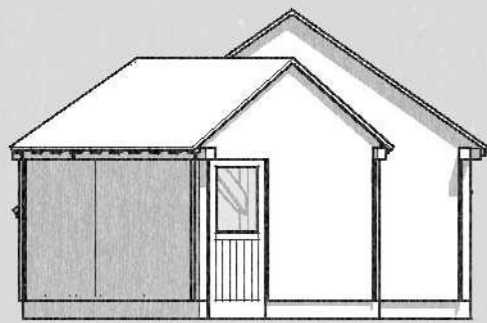

Drawing Number: 42107-1

Front Elevation

Rear Elevation

Left Elevation

Right Elevation

Roof Plan

Base Plan

Scale = 1:100 @ A3

Site Address: Greens Farm, Salisbury Road, Breamore, Hampshire, SP6 2EB

Mr & Mrs Talbot - Garage Complex