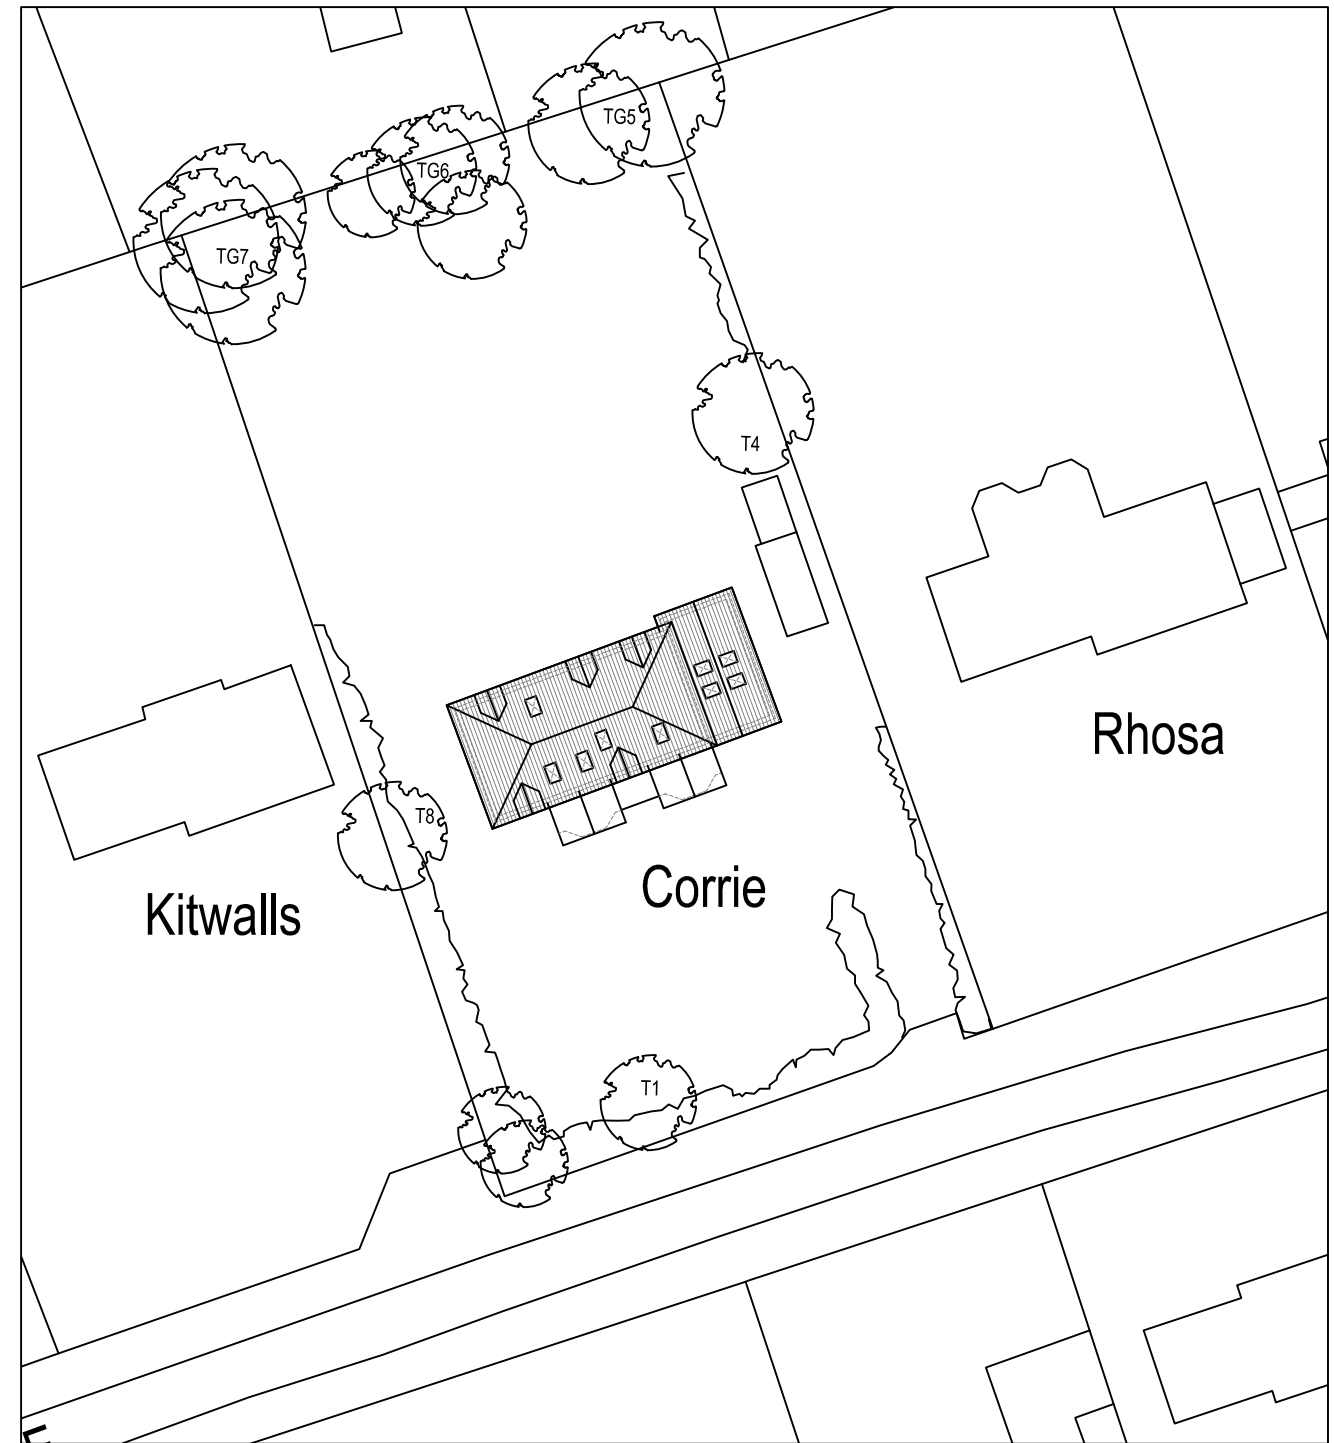

Ordnance Survey, (c) Crown Copyright 2020. All rights reserved. Licence number 100022432

Location Plan 1:1250
Site as existing outlined in red.

Site Layout 1:500
Site as proposed.

Crown Copyright 2008. All rights reserved. Licence number 100020449
Do not scale from this drawing.
All dimensions to be checked on site.

Drawing Revision Details:

Project:	Extension
Client:	Mr & Mrs McCabe
Address:	Corrie Kitwalls Lane Milford on Sea. SO41 0RJ.

Drawing Title:	Location Plan
Drawing No:	LP.01
Scale:	As stated @ A3
Revision:	-
Date:	November 2020