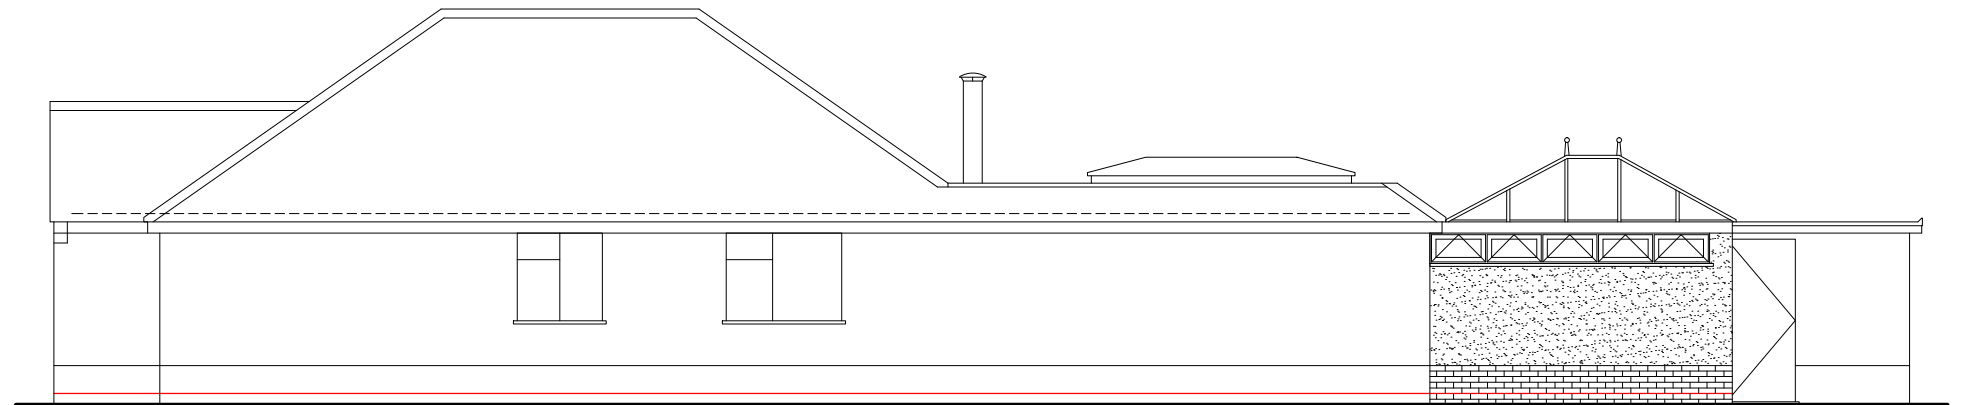

PROPOSED FRONT (NORTH) ELEVATION

PROPOSED SIDE (WEST) ELEVATION

PROPOSED REAR (SOUTH) ELEVATION

PROPOSED SIDE (EAST) ELEVATION

	18 Wavendon Avenue New Milton BH25 7LS tel 01425 613092 www.justextensionplans.co.uk	Project 80 Wainsford Road Everton SO41 0UD	Drawing Proposed Elevations	Drawing number	Revision
				1215/P04 1:100 @ A3	-- Jan 2021