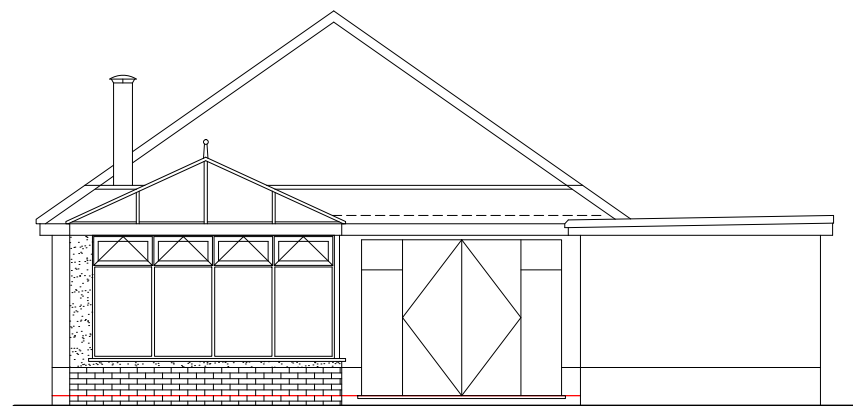

PROPOSED FRONT (NORTH) ELEVATION

PROPOSED SIDE (WEST) ELEVATION

PROPOSED REAR (SOUTH) ELEVATION

PROPOSED SIDE (EAST) ELEVATION

	18 Wavendon Avenue New Milton BH25 7LS tel 01425 613092 www.justextensionplans.co.uk	Project 80 Wainsford Road Everton SO41 0UD	Drawing Proposed Elevations	Drawing number	Revision
				1215/P04 1:100 @ A3	-- Jan 2021