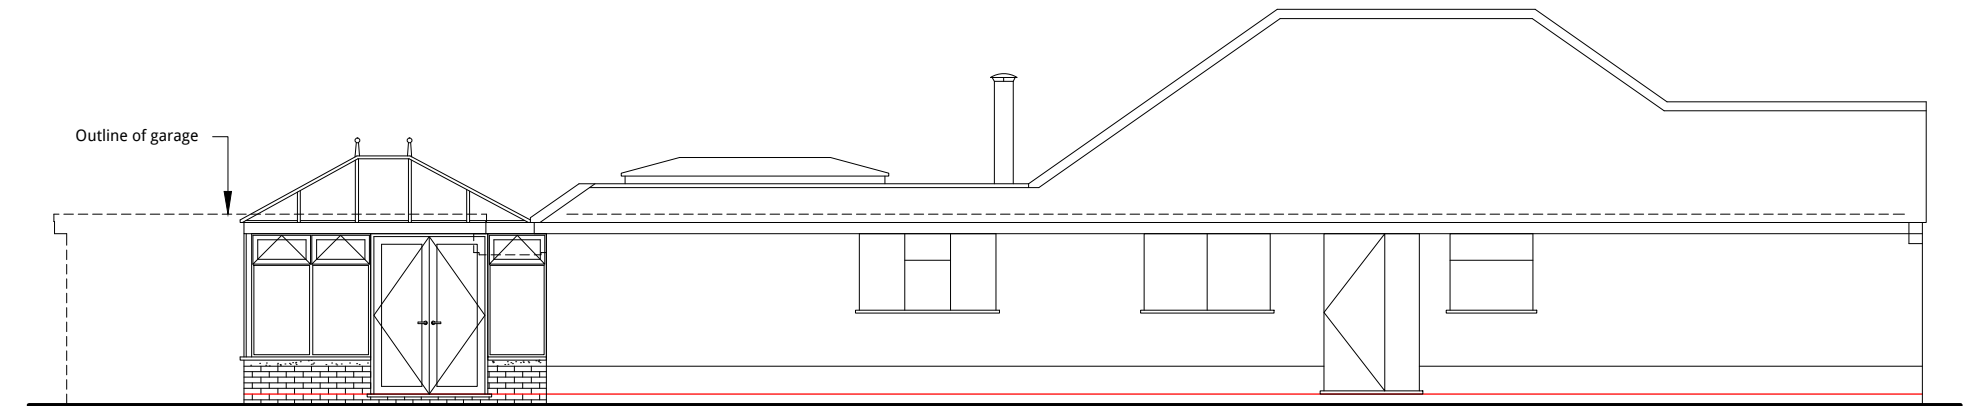

PROPOSED FRONT (NORTH) ELEVATION

PROPOSED SIDE (WEST) ELEVATION

PROPOSED REAR (SOUTH) ELEVATION

PROPOSED SIDE (EAST) ELEVATION

	18 Wavendon Avenue New Milton BH25 7LS tel 01425 613092 www.justextensionplans.co.uk	Project 80 Wainsford Road Everton SO41 0UD	Drawing Proposed Elevations	Drawing number	Revision
				1215/P04 1:100 @ A3	-- Jan 2021