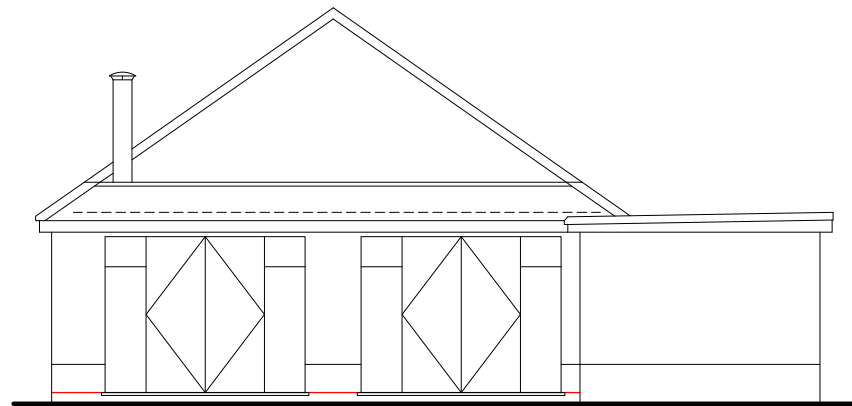

EXISTING FRONT (NORTH) ELEVATION

EXISTING SIDE (WEST) ELEVATION

EXISTING REAR (SOUTH) ELEVATION

EXISTING SIDE (EAST) ELEVATION

Just extension plans 18 Wavendon Avenue New Milton BH25 7LS tel 01425 613092 www.justextensionplans.co.uk	Project 80 Wainsford Road Everton SO41 0UD	Drawing Existing Elevations	Drawing number 1215/P02	Revision --
			1:100 @ A3	Dec 2020