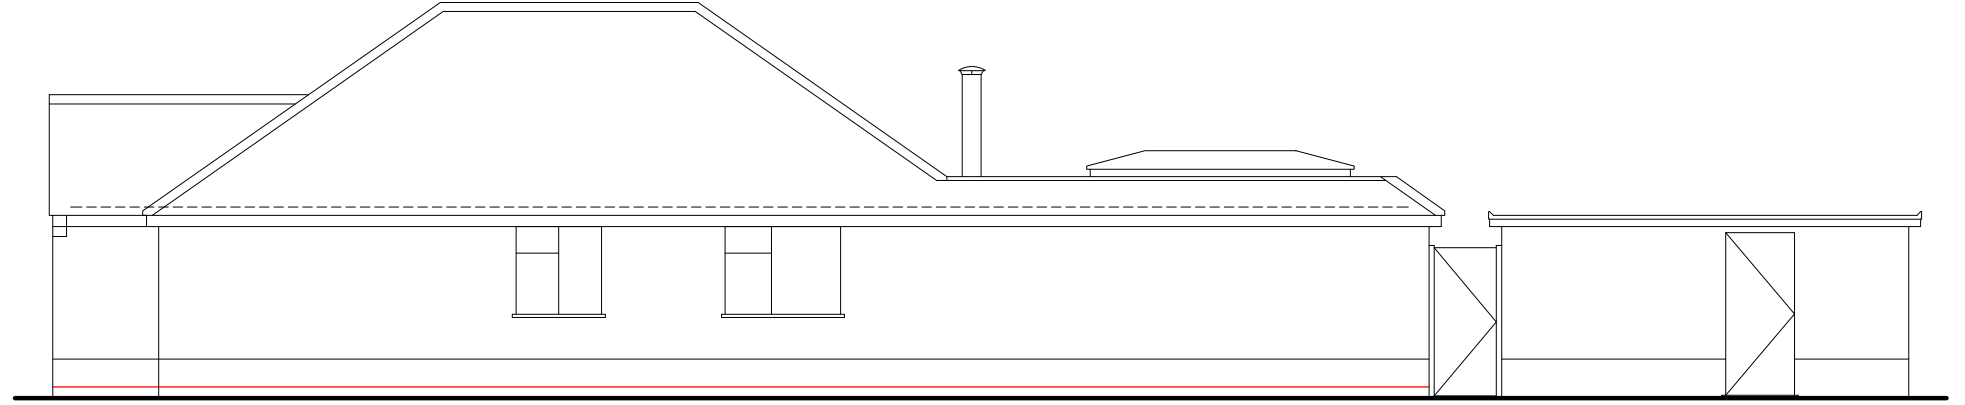

EXISTING FRONT (NORTH) ELEVATION

EXISTING SIDE (WEST) ELEVATION

EXISTING REAR (SOUTH) ELEVATION

EXISTING SIDE (EAST) ELEVATION

Just extension plans 18 Wavendon Avenue New Milton BH25 7LS tel 01425 613092 www.justextensionplans.co.uk	Project 80 Wainsford Road Everton SO41 0UD	Drawing Existing Elevations	Drawing number 1215/P02	Revision --
			1:100 @ A3	Dec 2020