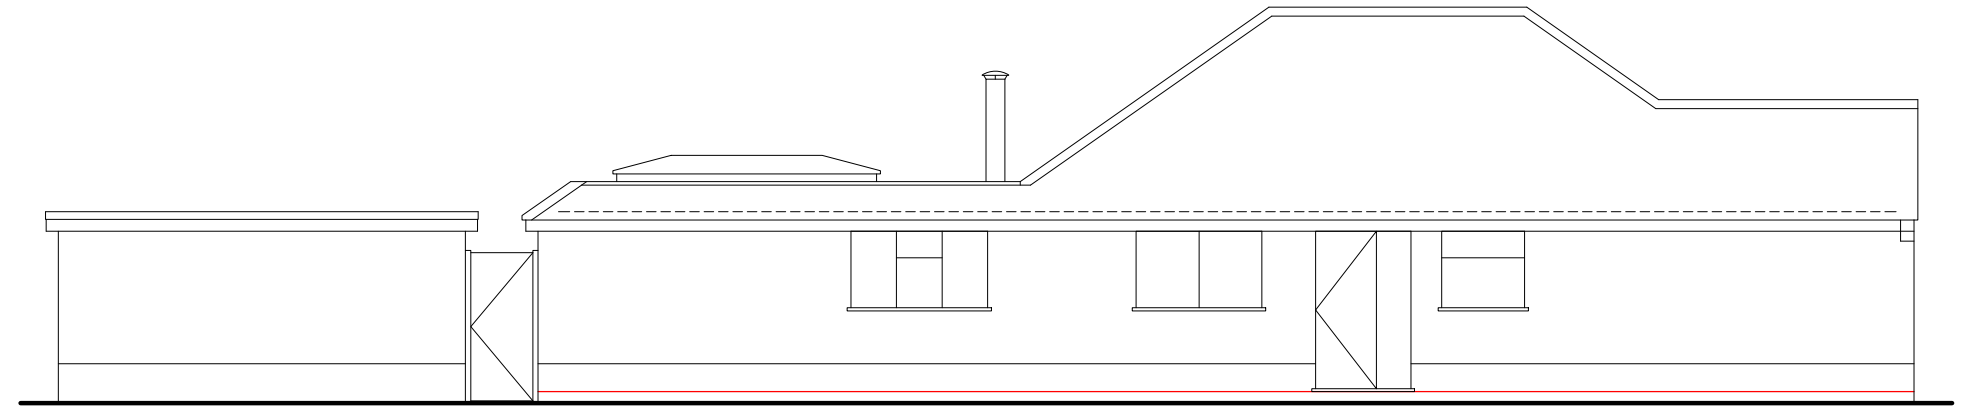

EXISTING FRONT (NORTH) ELEVATION

EXISTING SIDE (WEST) ELEVATION

EXISTING REAR (SOUTH) ELEVATION

EXISTING SIDE (EAST) ELEVATION

Just extension plans 18 Wavendon Avenue New Milton BH25 7LS tel 01425 613092 www.justextensionplans.co.uk	Project 80 Wainsford Road Everton SO41 0UD	Drawing Existing Elevations	Drawing number 1215/P02	Revision --
			1:100 @ A3	Dec 2020