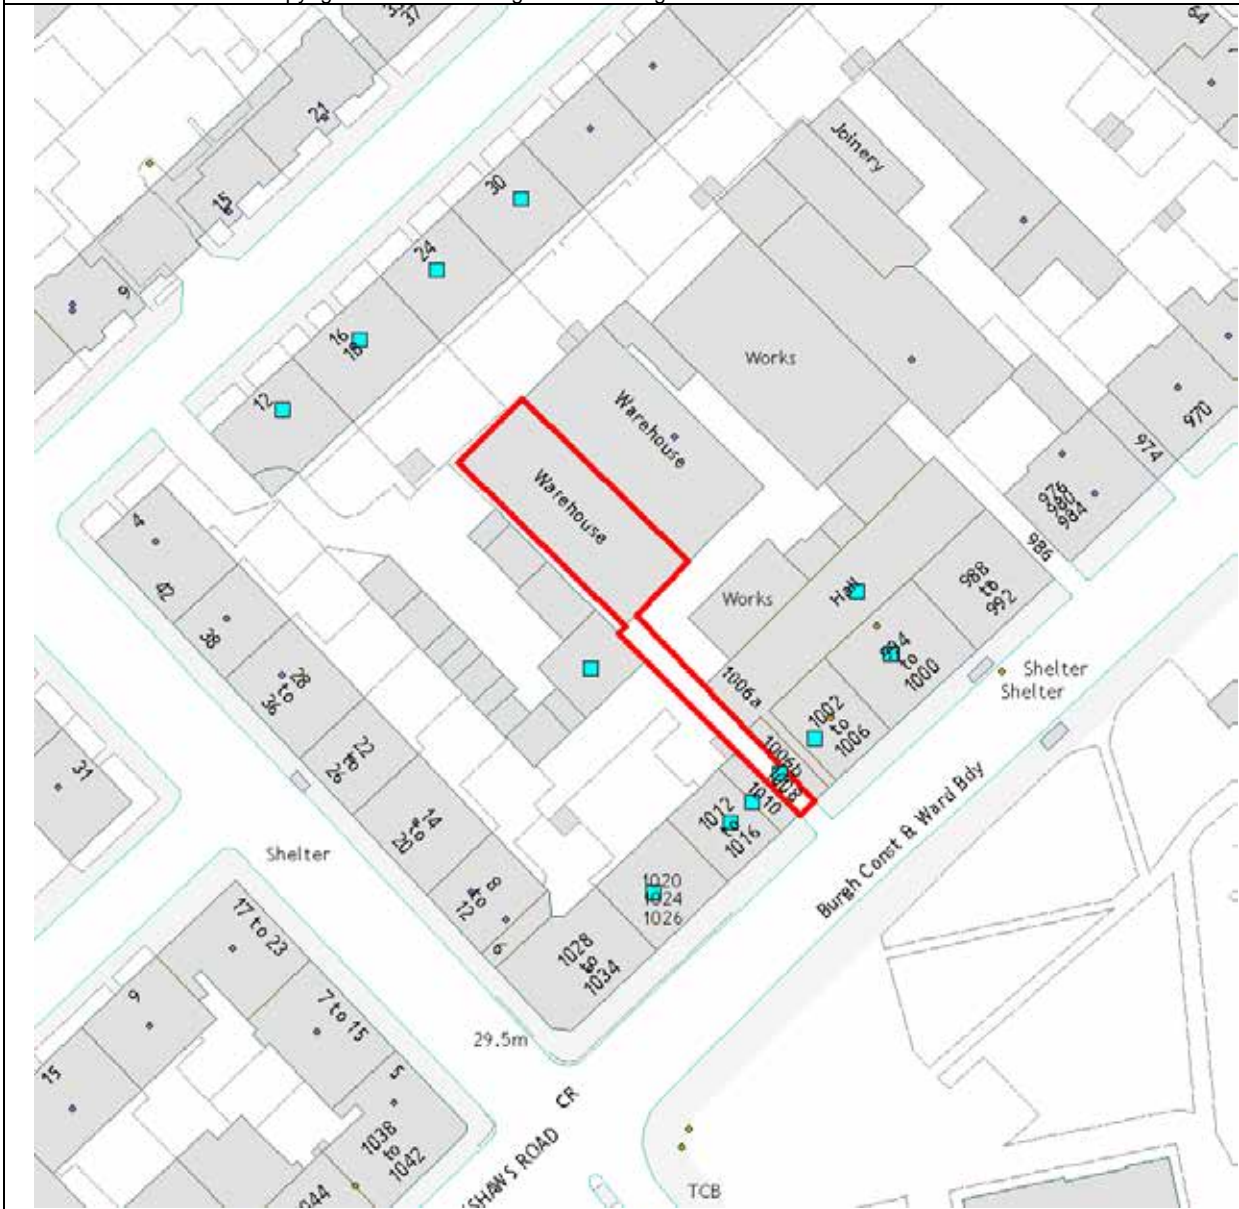

20/03372/FUL

1008 Pollokshaws Road Glasgow G41 2HG

NEIGHBOURING LAND TO BE NOTIFIED

None

NEIGHBOURS NOTIFIED

Please note that any mapping is for illustrative purposes only and is not true to any marked scale
© Crown Copyright and database Right 2020. All rights reserved. OS Licence number 100023379

Any Ordnance Survey mapping included within this document is provided by Glasgow City Council under licence from the Ordnance Survey in order to fulfil its public function to make available Council-held public domain information. Persons viewing this mapping should contact Ordnance Survey Copyright for advice where they wish to license Ordnance Survey mapping/map data for their own use. The OS website can be found at www.ordnancesurvey.co.uk