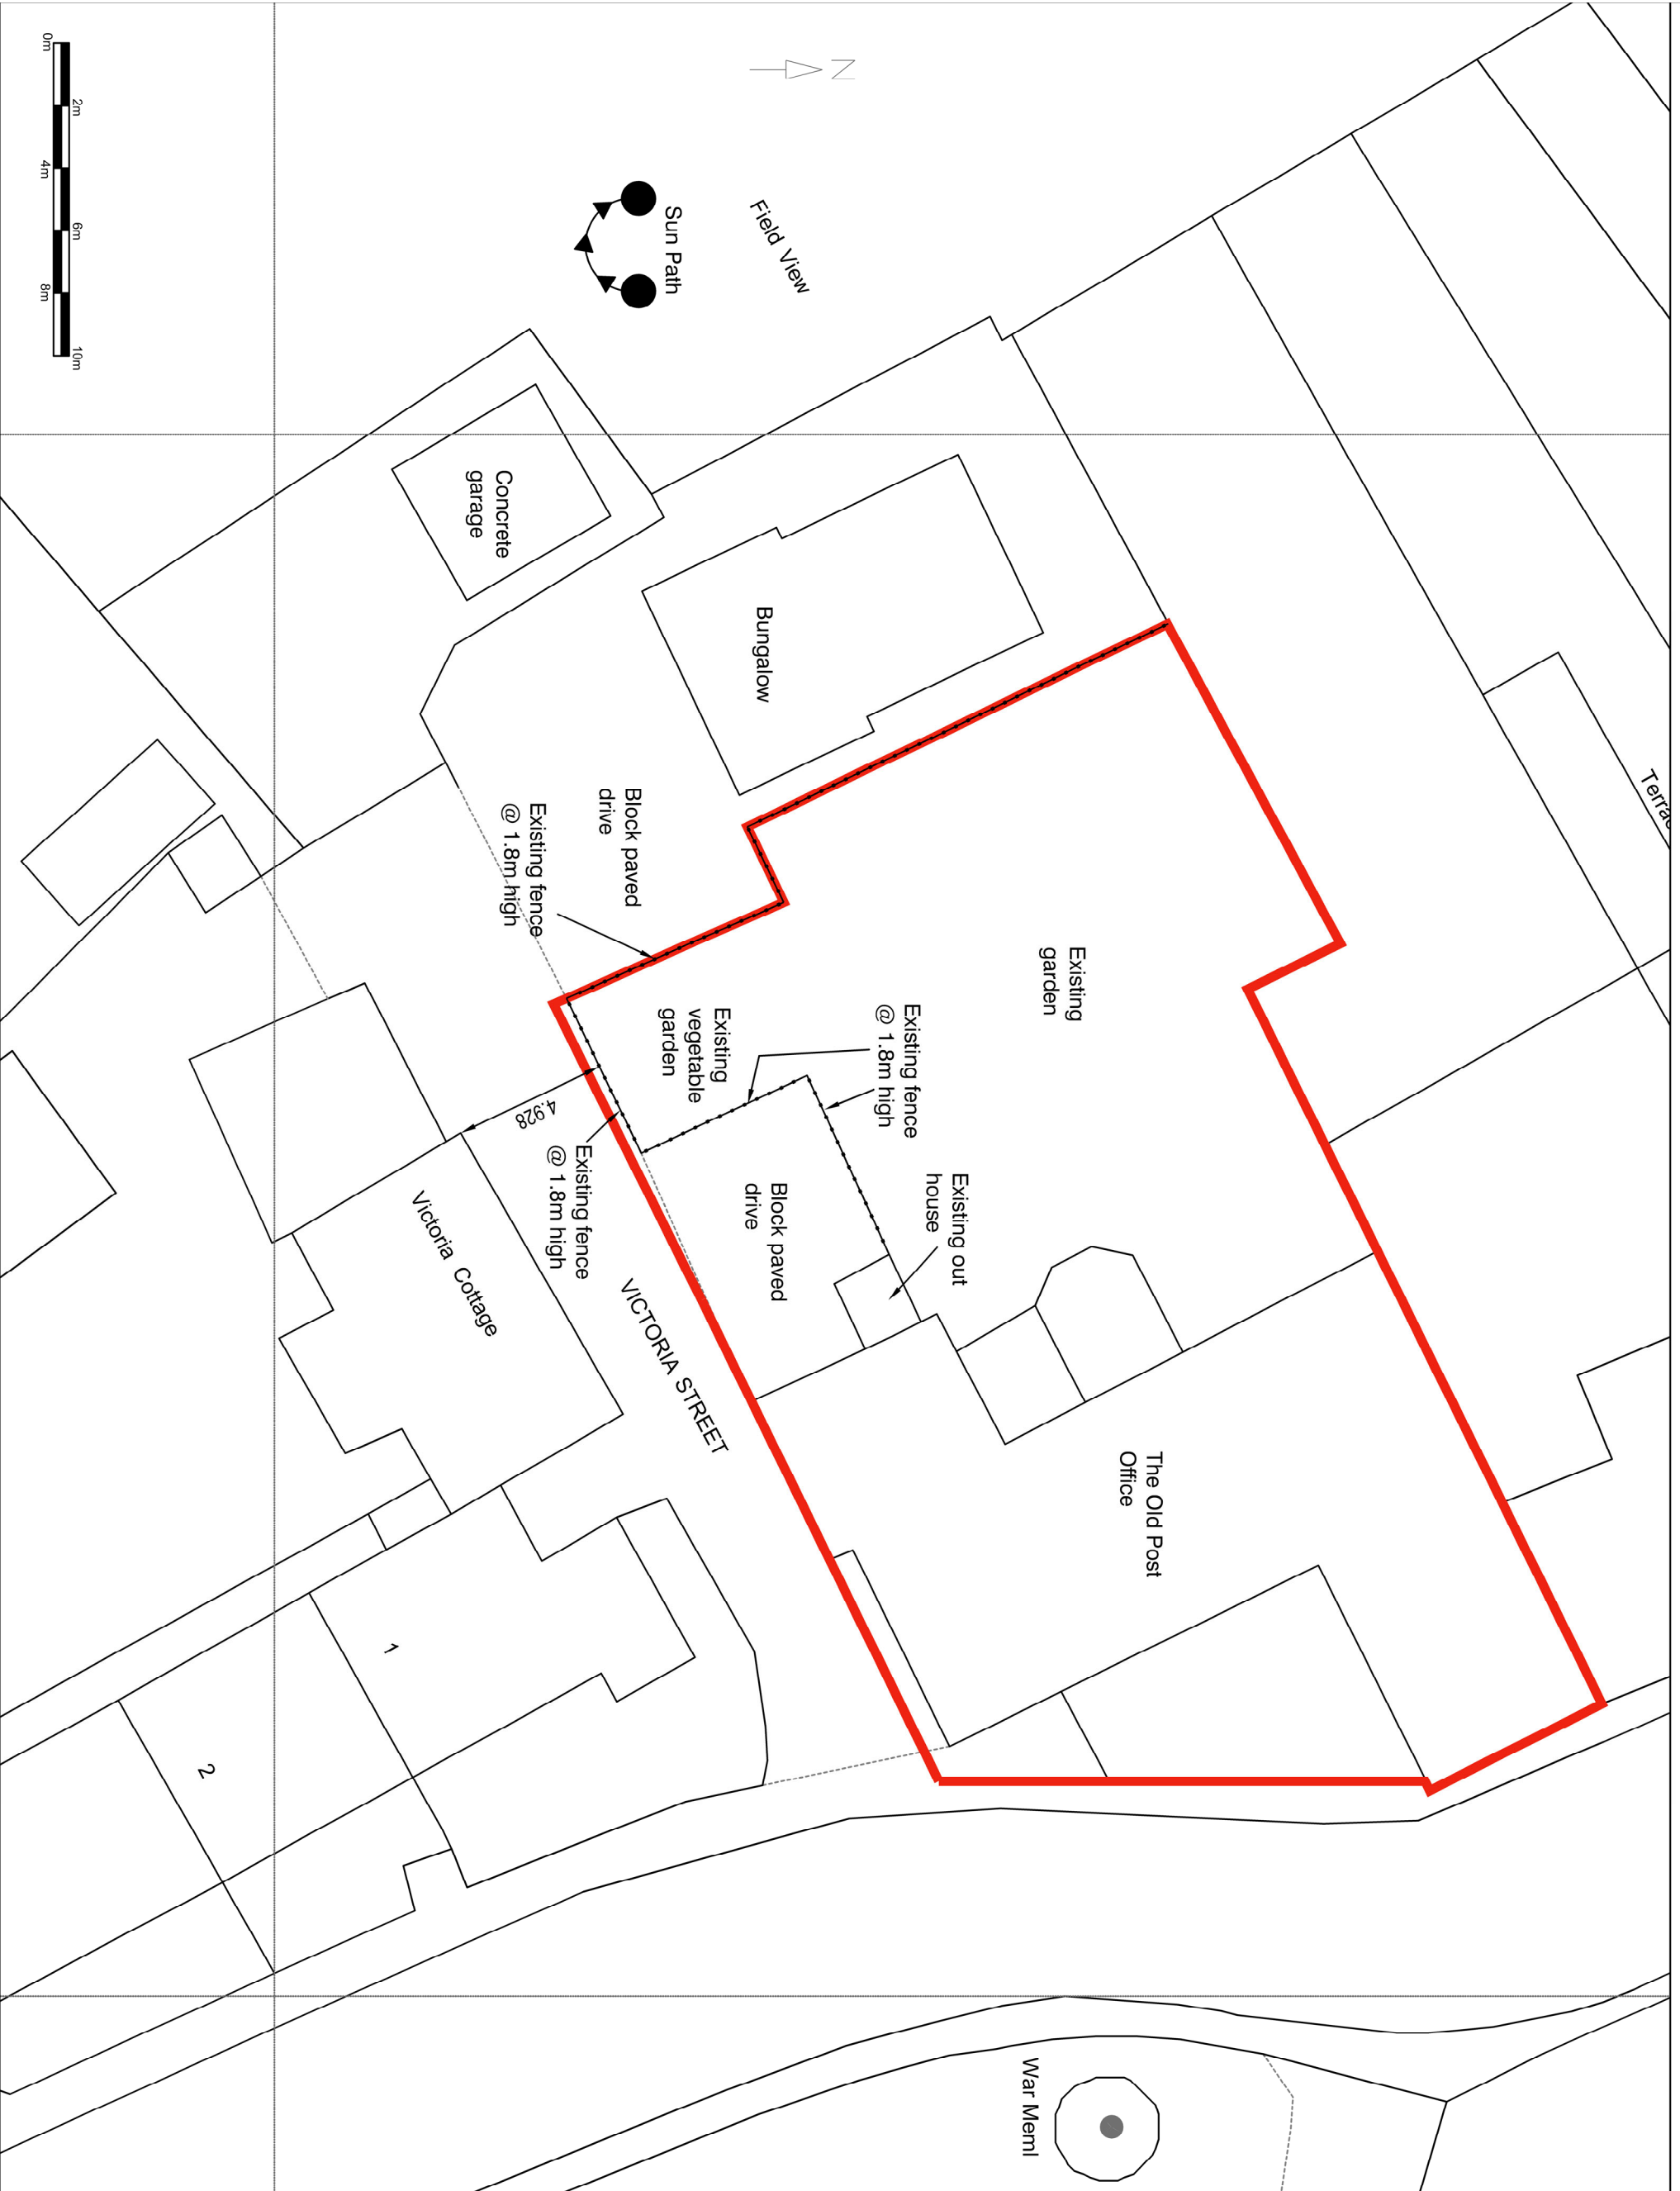

The Old Post Office, Coaley

DRAWING TITLE		OPO/02	
Site Plan - Existing		The Old Post Office, Coaley	
DATE	SCALE	DATE	SCALE
16.10.21	1:500@A3		
This drawing has been produced for planning purposes only. Such drawings can be used for construction or sales documents.			