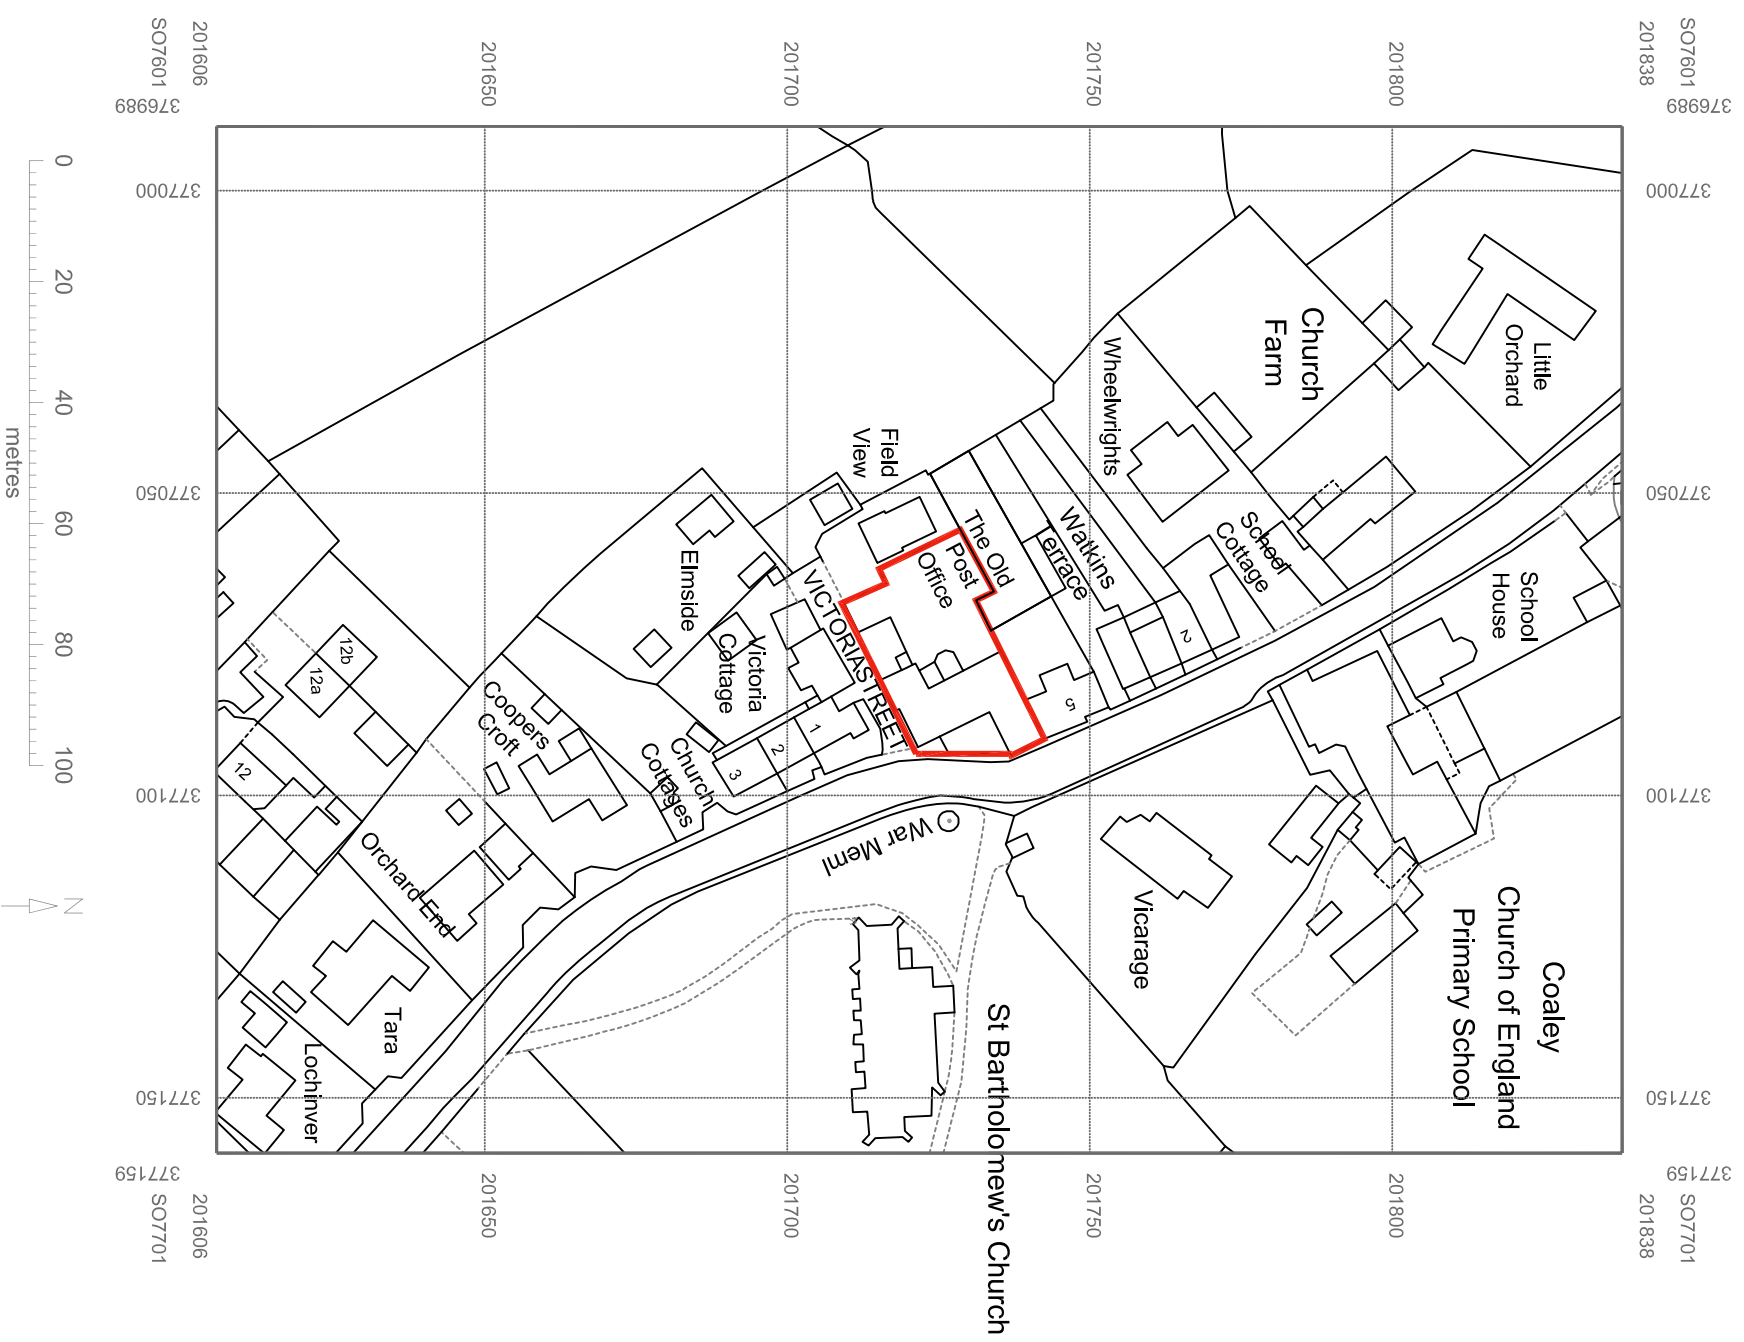

The Old Post Office, Coaley

© Crown copyright 2021 Ordnance Survey 100053143
 Cadastral data is subject to Crown copyright and is reproduced with permission of HM Land Registry.

DRAWING TITLE		PROJECT NO.	
Location Plan		16.10.21	
The Old Post Office, Coaley, GL1 15EB		1:1250@A3	
DRAWING NO.		SCALE	
OPO/01		1:1250@A3	
DATE		BY	
16.10.21			
CHECKED		DATE	