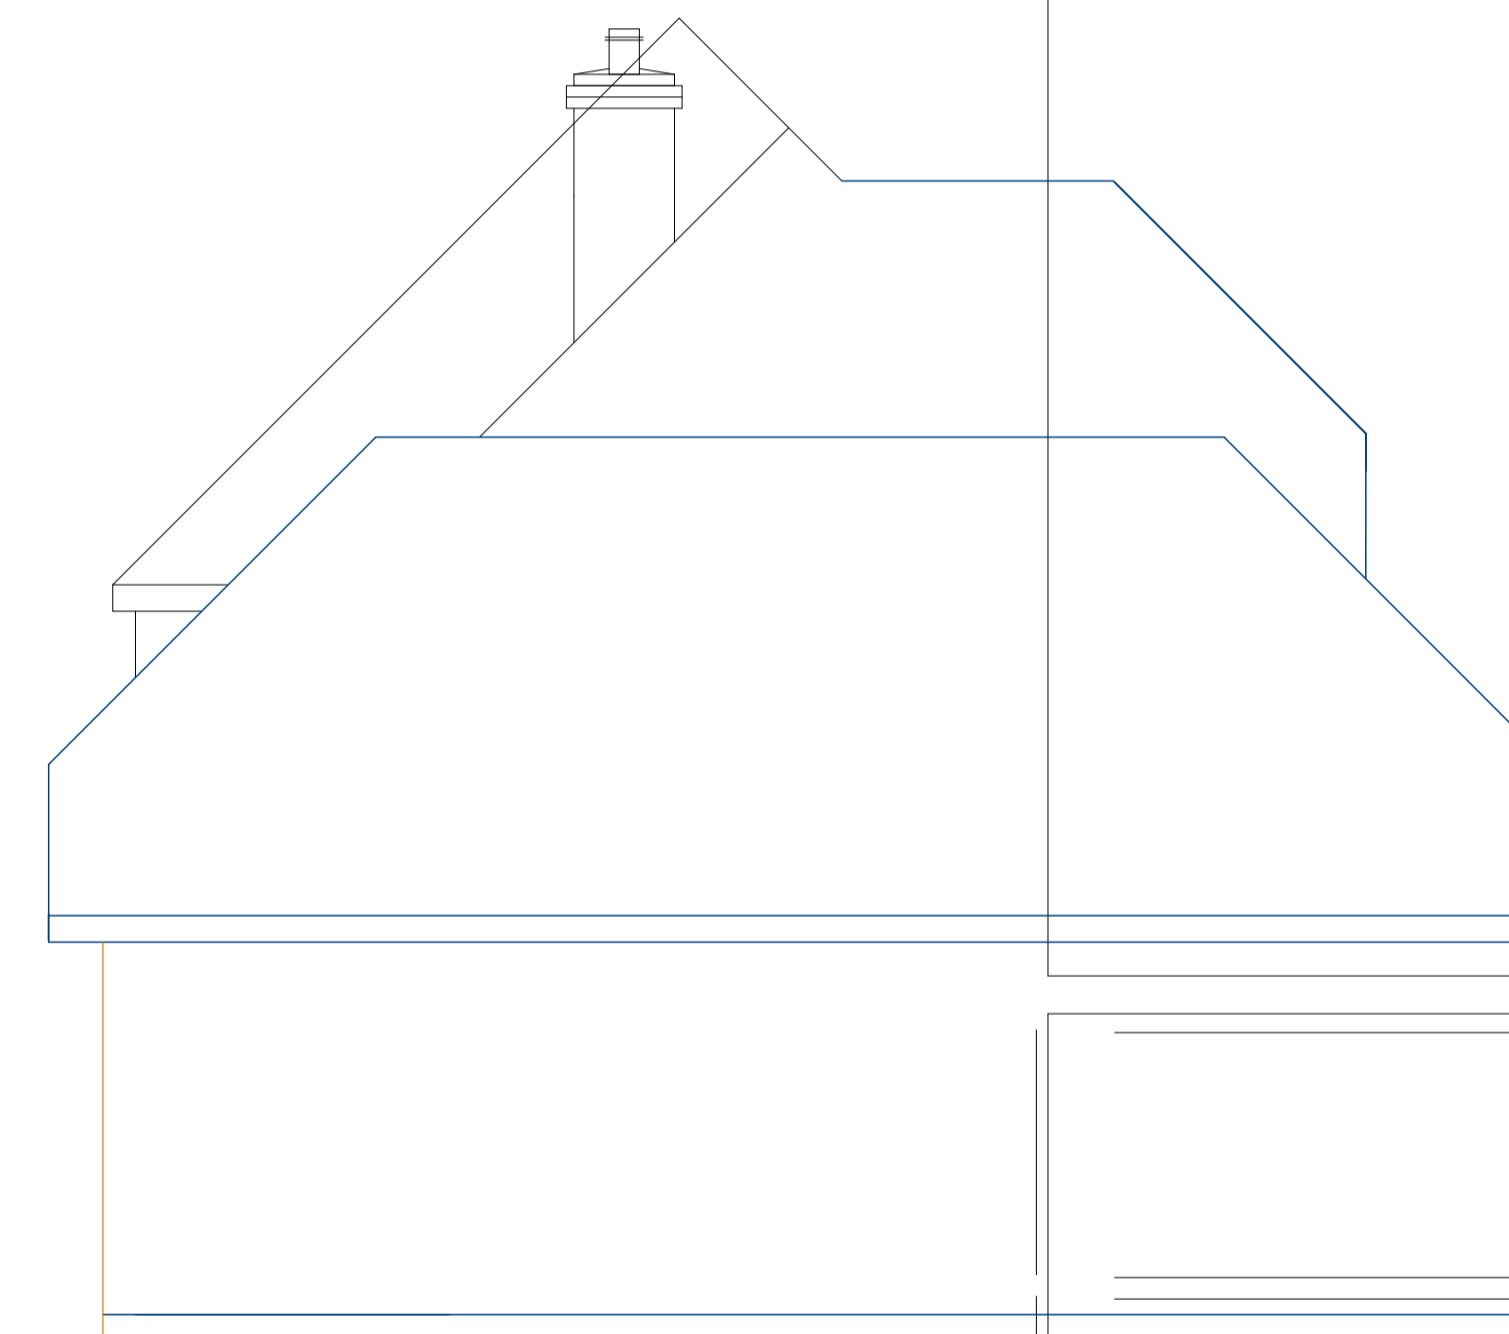

Front Elevation

Side Elevation

Rear Elevation

Side Elevation

Notes

Project
Hollow Dene
 Chilworth Road
 Chilworth
 Southampton SO16 7JU

Drawing Title
Existing Elevations

Client
Mr & Mrs Akbar

Drawing No.
AK/02/20

Date
 Dec 20

Scale
 1:50

Drawn by
 Name

Checked by
 Name

Page Size - A1 3000 mm