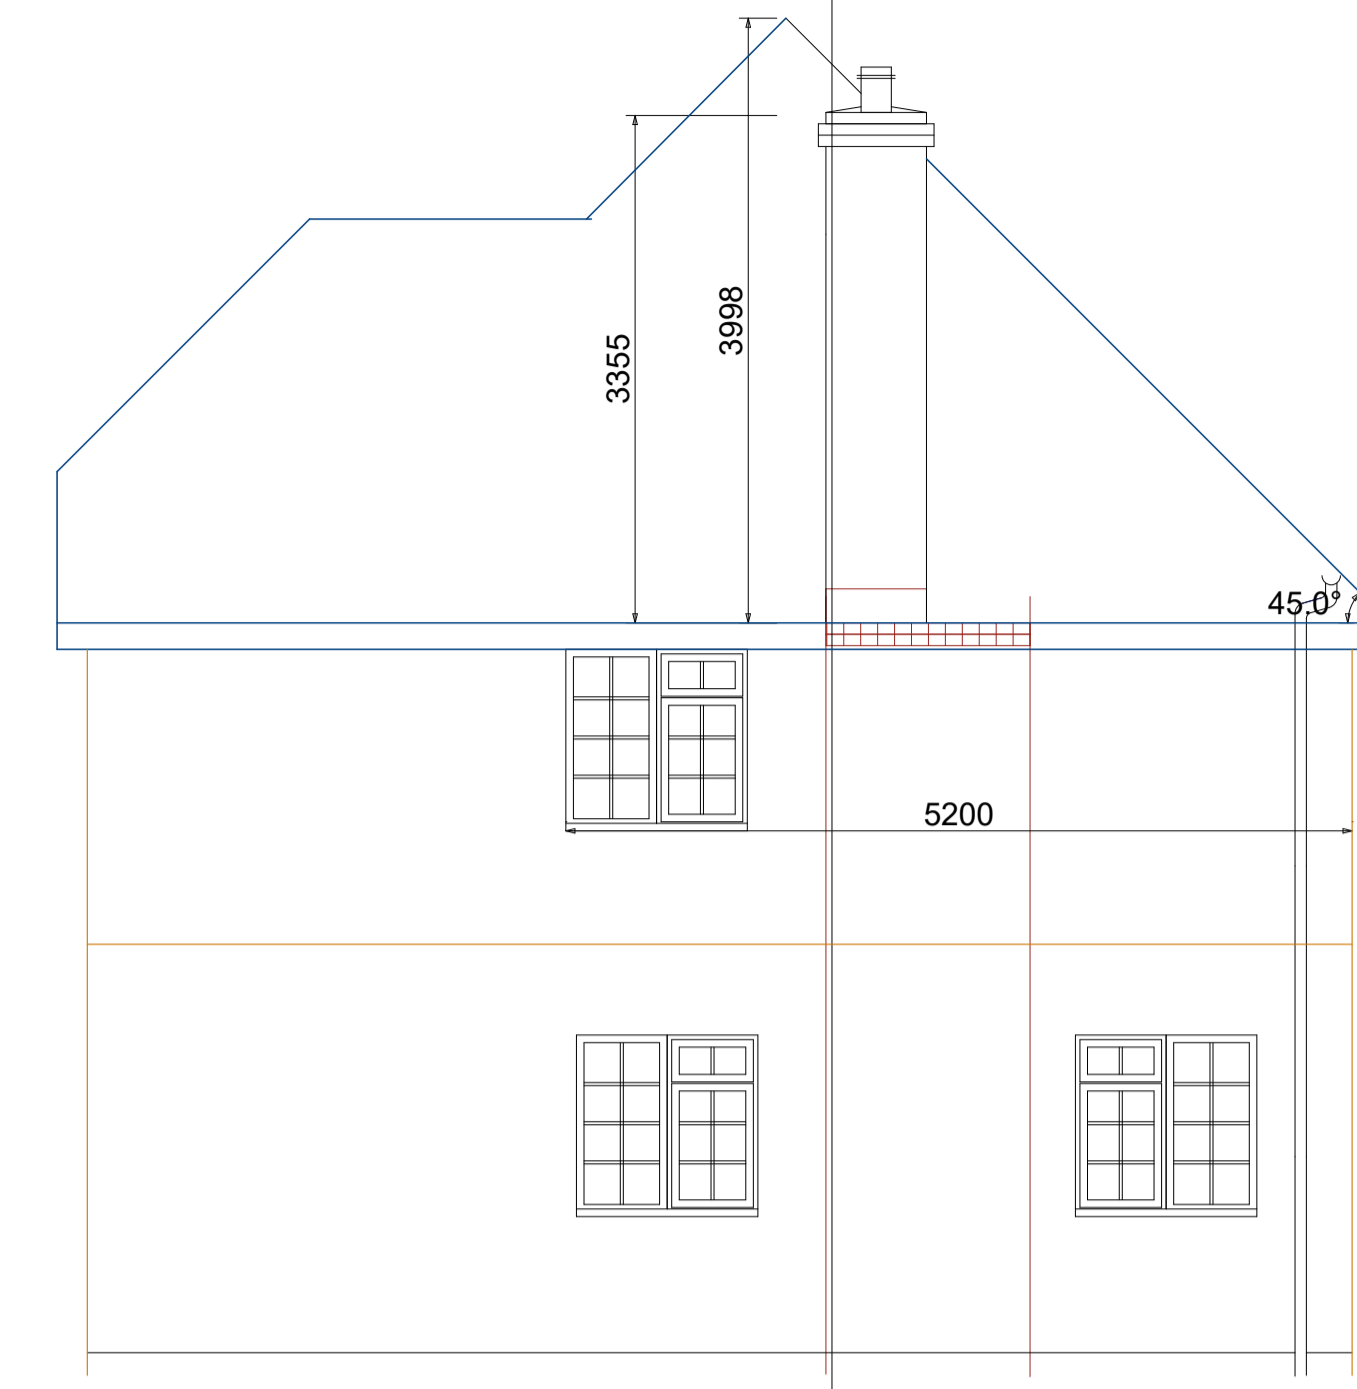

Front Elevation

Side Elevation

Rear Elevation

Side Elevation

Notes

Project
Hollow Dene
 Chilworth Road
 Chilworth
 Southampton SO16 7JU

Drawing Title
Existing Elevations

Client
Mr & Mrs Akbar

Drawing No.
AK/02/20

Date
 Dec 20

Scale
 1:50

Drawn by
 Name

Checked by
 Name

Page Size - A1 3000 mm