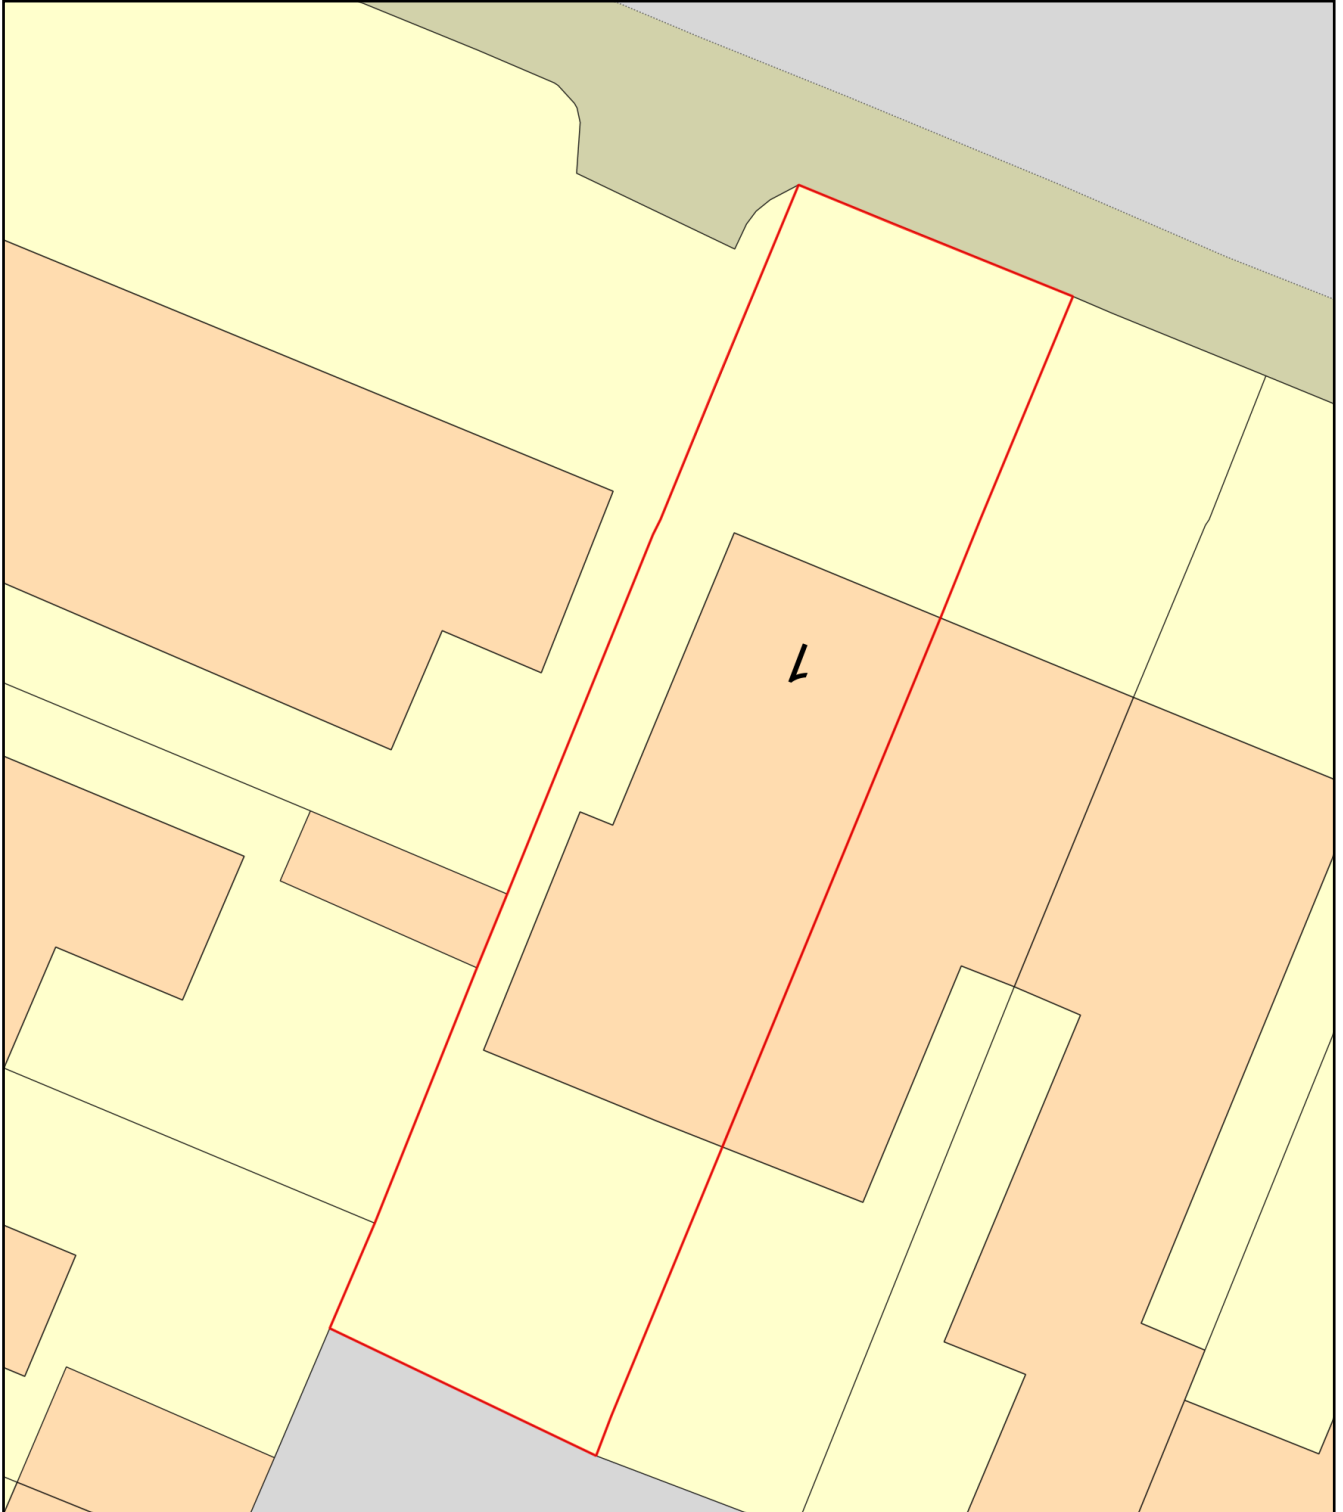

1 Cambridge Road

Plan Produced for: **Charlotte McLaren**
Date Produced: 04 Aug 2020
Plan Reference Number: TQRQM20217095742152
Scale: 1:200 @ A4