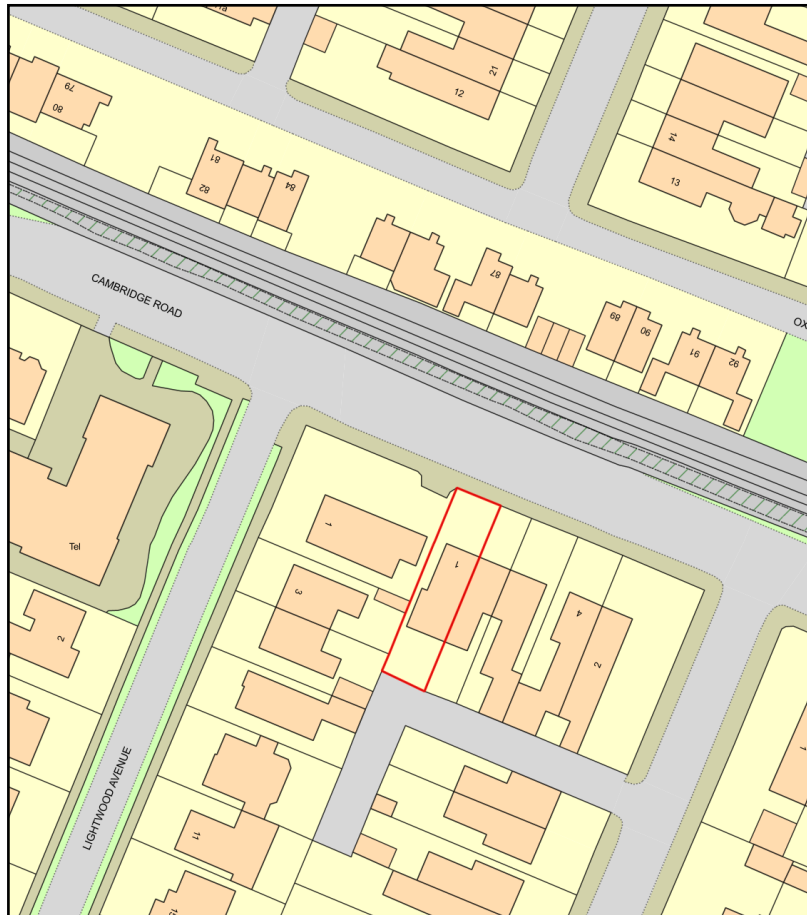

1 Cambridge Road

Plan Produced for: Charlotte McLaren
Date Produced: 04 Aug 2020
Plan Reference Number: TQRQM20217094704497
Scale: 1:1250 @ A4