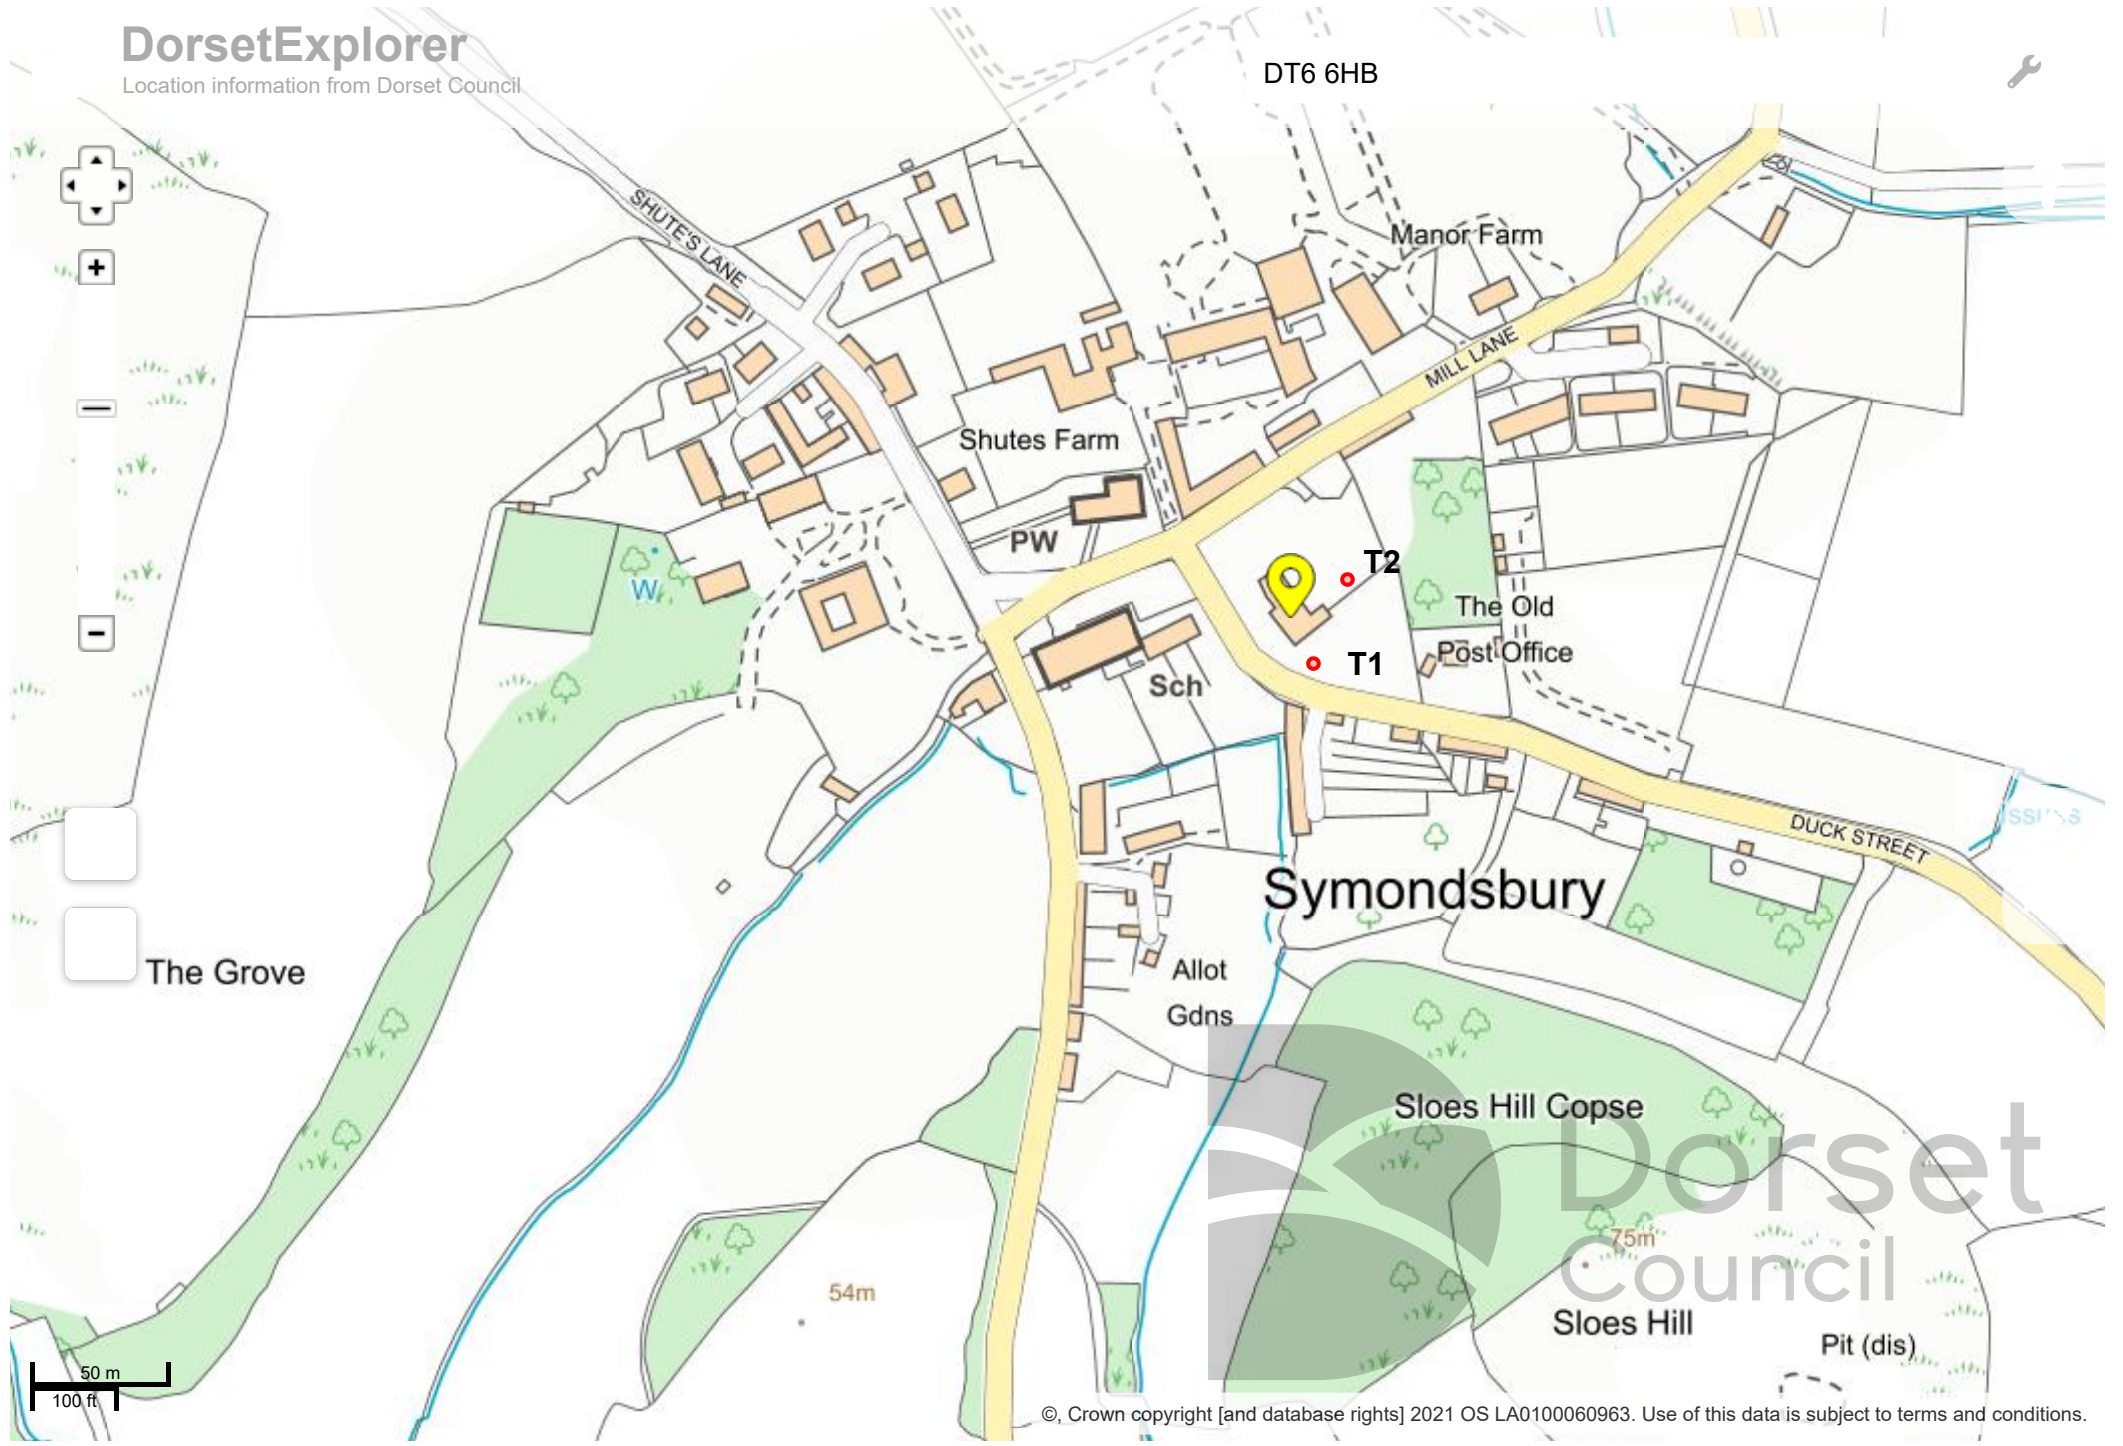

DorsetExplorer

Location information from Dorset Council

DT6 6HB

The Grove

Shutes Farm

Manor Farm

PW

T2

The Old Post Office

T1

Sch

Symondsburry

Allot Gdns

DUCK STREET

Sloes Hill Copse

Sloes Hill

Pit (dis)

54m

75m