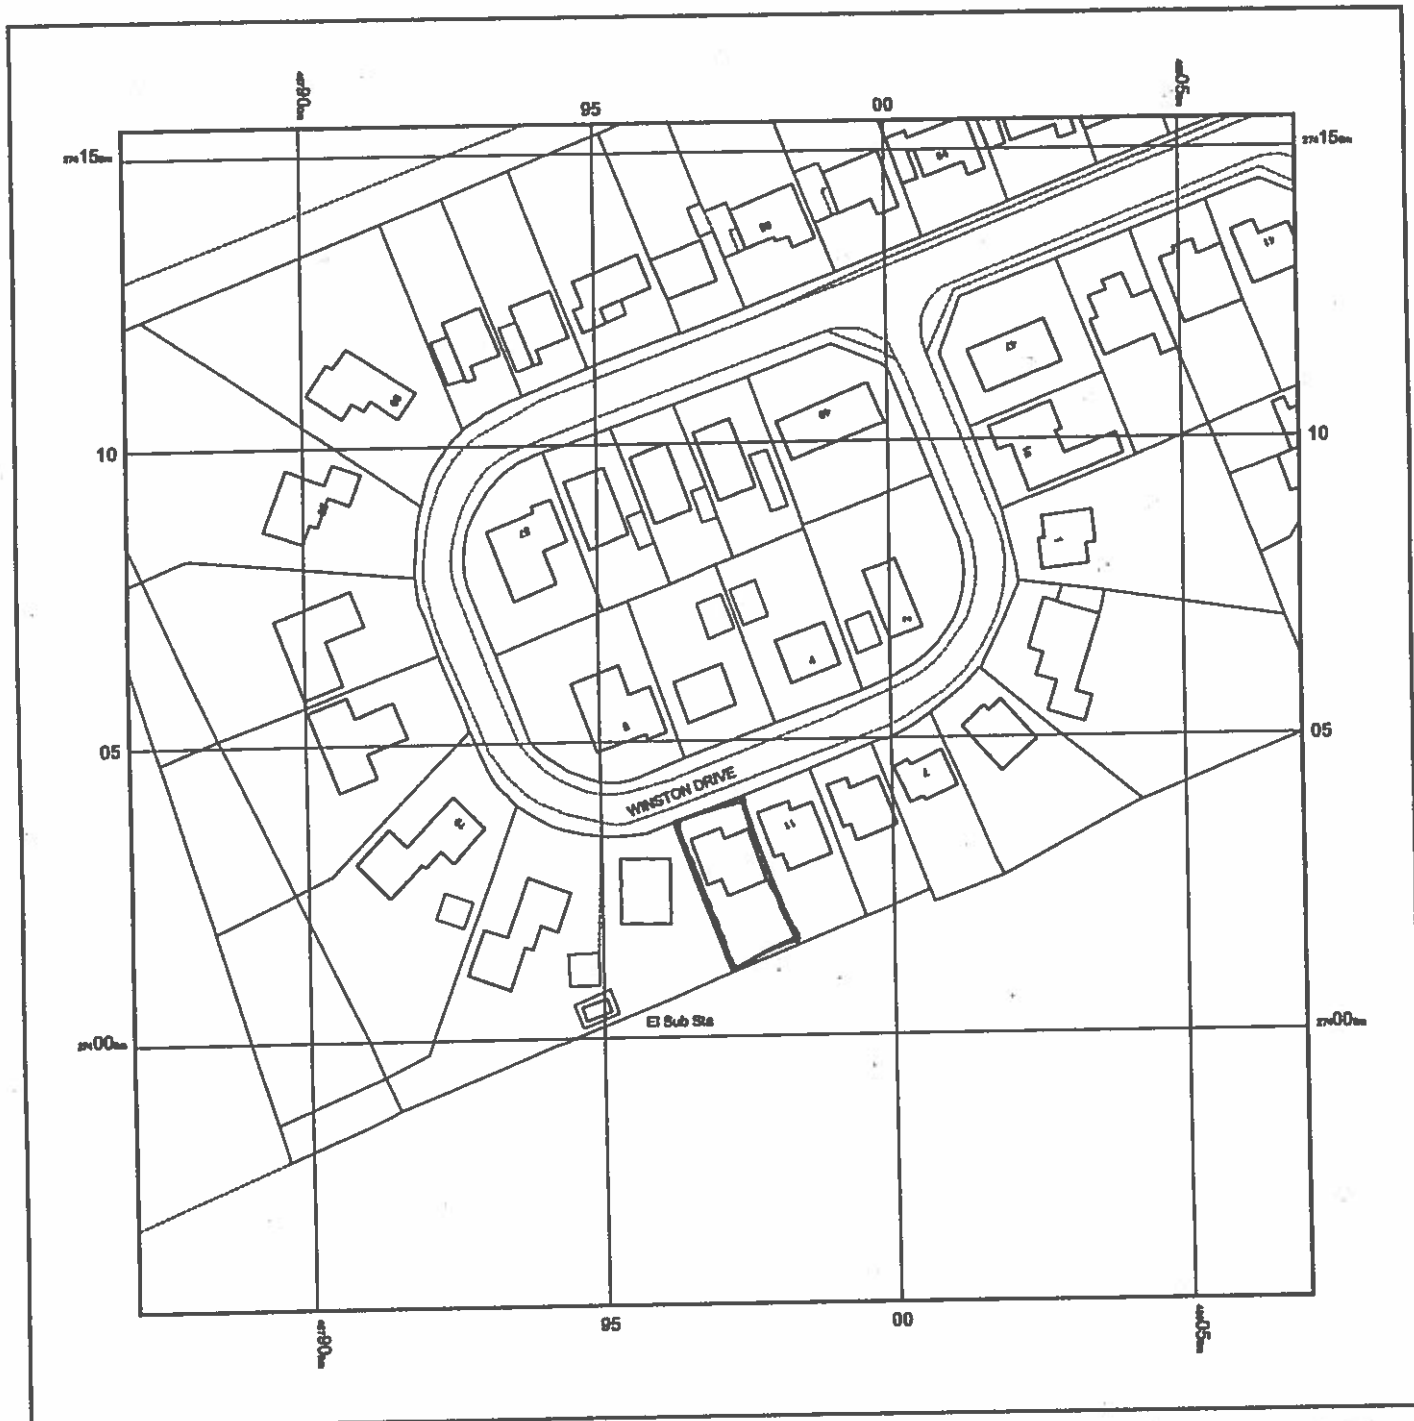

© Crown copyright and database rights 2020 Ordnance Survey 100048957. The representation of road, track or path is no evidence of a boundary or right of way. The representation of features as lines is no evidence of a property boundary.

Supplied by: www.ukmapcentre.com
Serial No: 183454
Centre Coordinates: 487970, 274655
Production Date: 21/04/2020 11:58:22

No. 13
Winston drive
Isham

© Crown copyright and database rights 2020 Ordnance Survey 100048857. The representation of road, track or path is no evidence of a boundary or right of way. The representation of features as lines is no evidence of a property boundary.

Supplied by: www.ukmapcentre.com
Serial No: 183484
Centre Coordinates: 487970, 274055
Production Date: 21/04/2020 11:58:22

No. 13
Winston drive
Isham