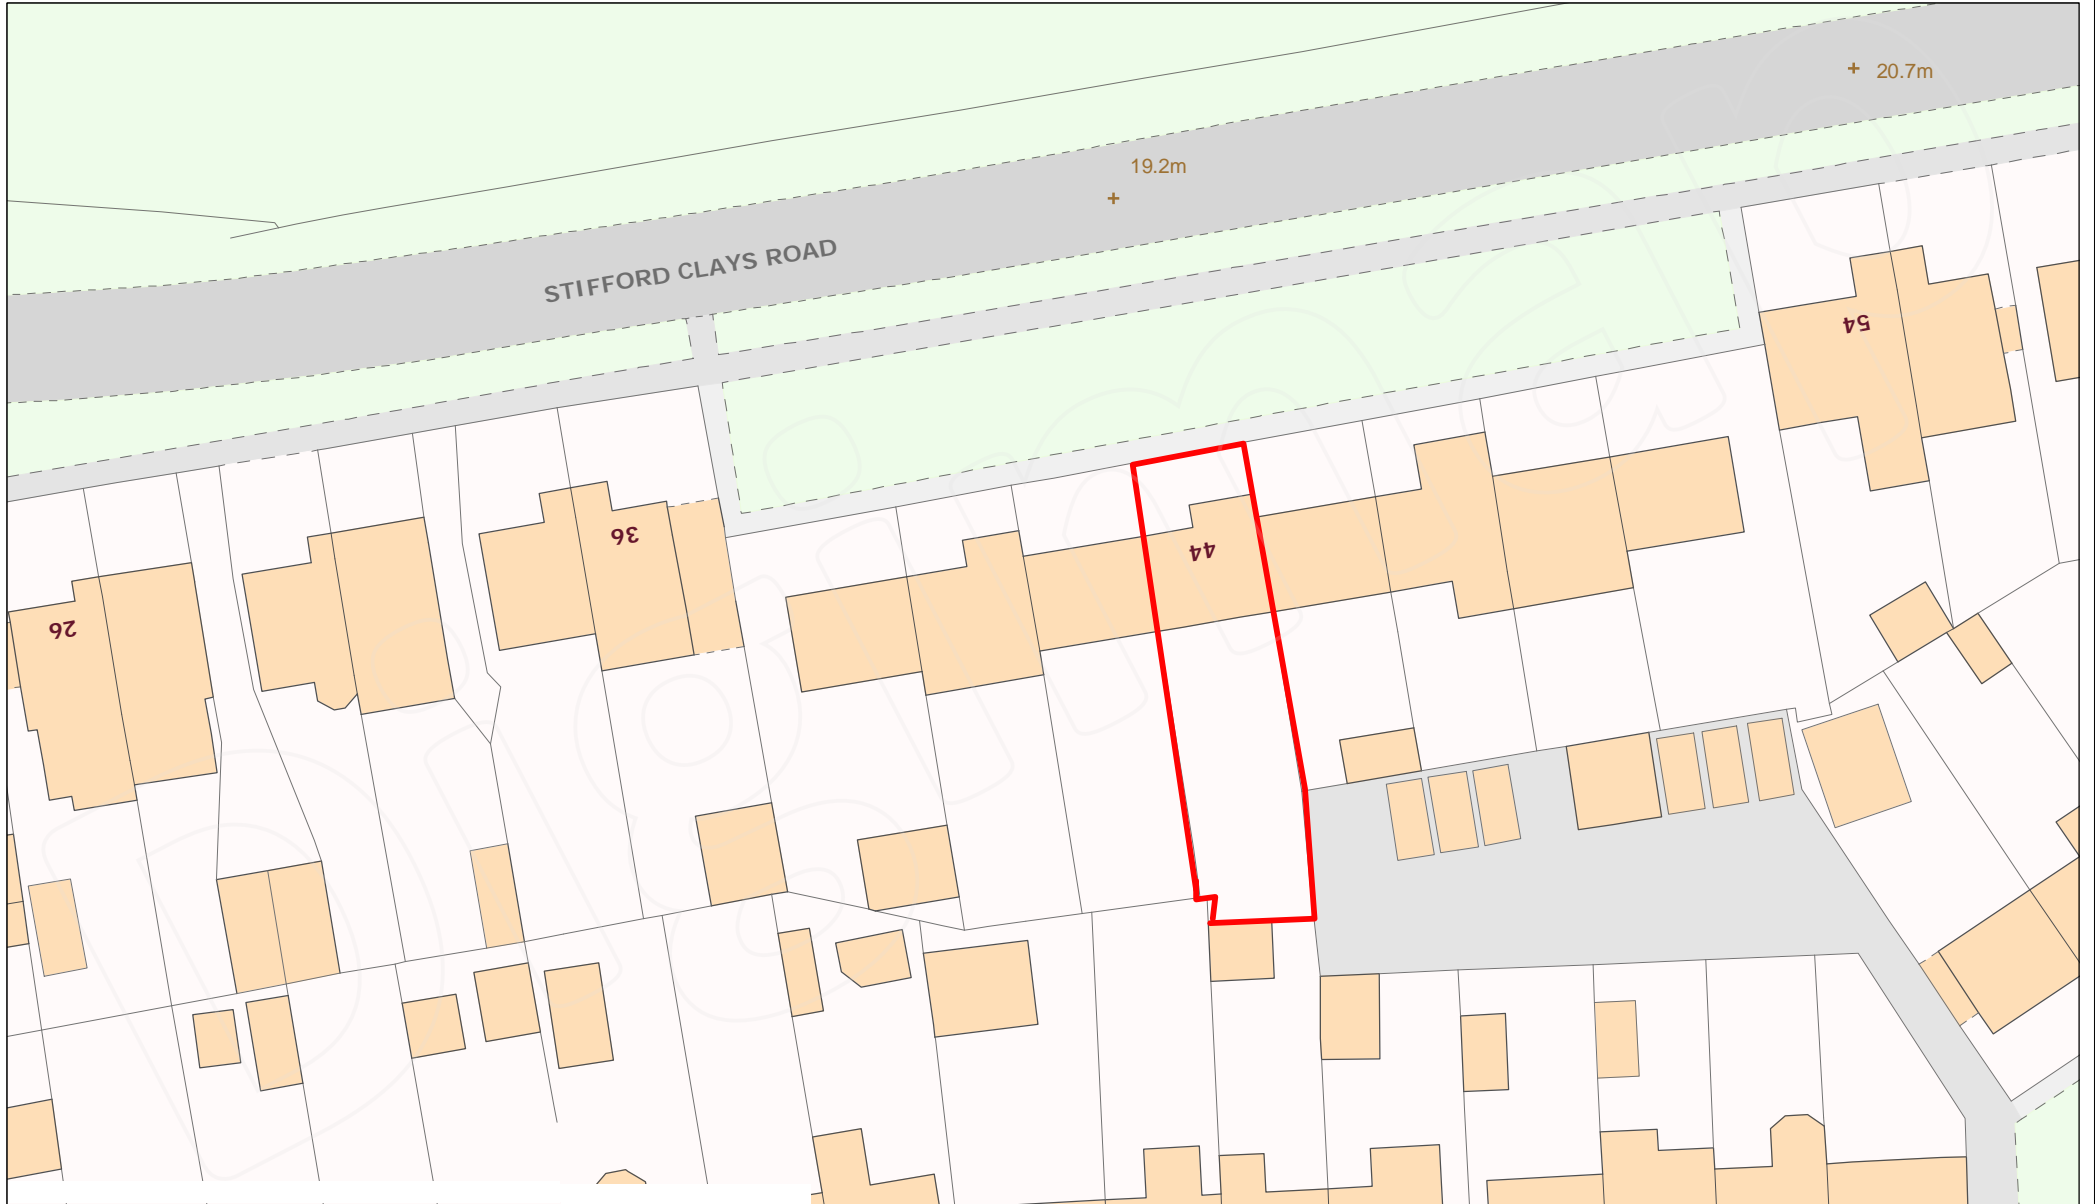

Block plan

44 Stifford Clays Road, RM16 2DT

ONLINE
ARCHITECTURAL
SERVICES

Projection: British National Grid