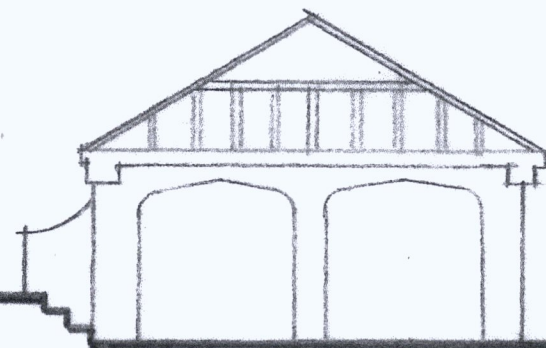

N/159/0068/21

existing front elevation

existing side elevation

existing rear elevation

existing side elevation

1 2 3 4 5 6 7 8 9 10 1:100

existing front elevation

existing side elevation

existing rear elevation

existing side elevation

proposed extension & alteration to Oak Lodge, South Elkington, Louth

dwg 010320-02

scale 1:100