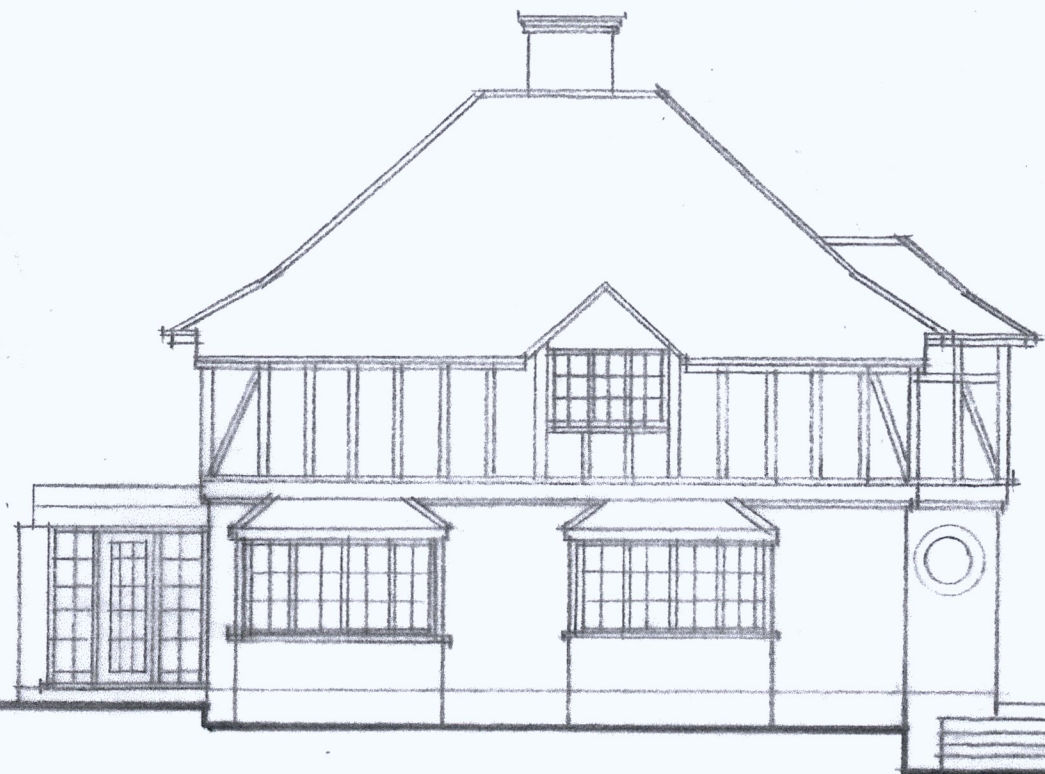

N/159/0068/21

existing front elevation

existing side elevation

existing rear elevation

existing side elevation

1 2 3 4 5 6 7 8 9 10 1:100

existing front elevation

existing side elevation

existing rear elevation

existing side elevation

proposed extension & alteration to Oak Lodge, South Elkington, Louth

dwg 010320-02

scale 1:100