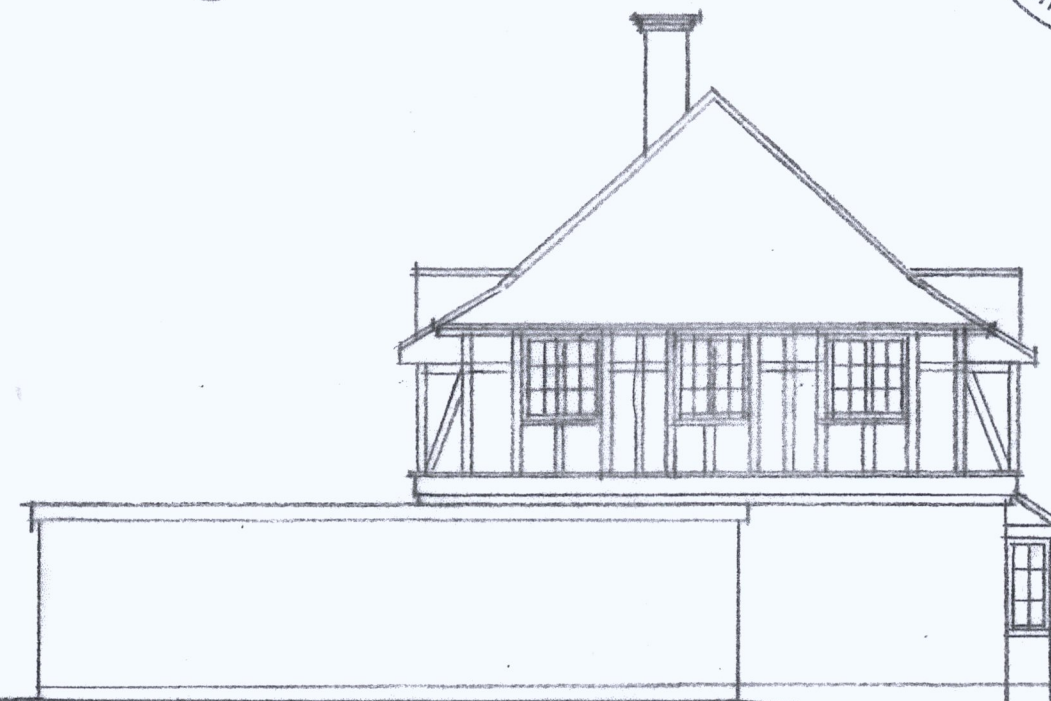

N/159/0068/21

existing front elevation

existing side elevation

existing rear elevation

existing side elevation

1 2 3 4 5 6 7 8 9 10 1:100

existing front elevation

existing side elevation

existing rear elevation

existing side elevation

proposed extension & alteration to Oak Lodge, South Elkington, Louth

dwg 010320-02

scale 1:100