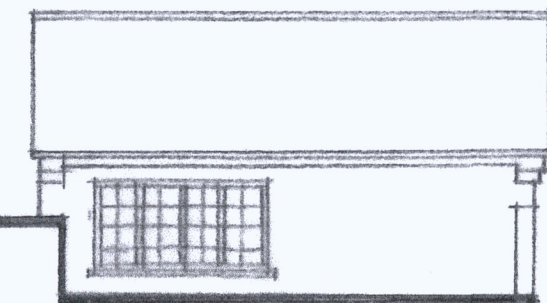

N/159/0068/21

existing front elevation

existing side elevation

existing rear elevation

existing side elevation

1 2 3 4 5 6 7 8 9 10 1:100

existing front elevation

existing side elevation

existing rear elevation

existing side elevation

proposed extension & alteration to Oak Lodge, South Elkington, Louth

dwg 010320-02

scale 1:100