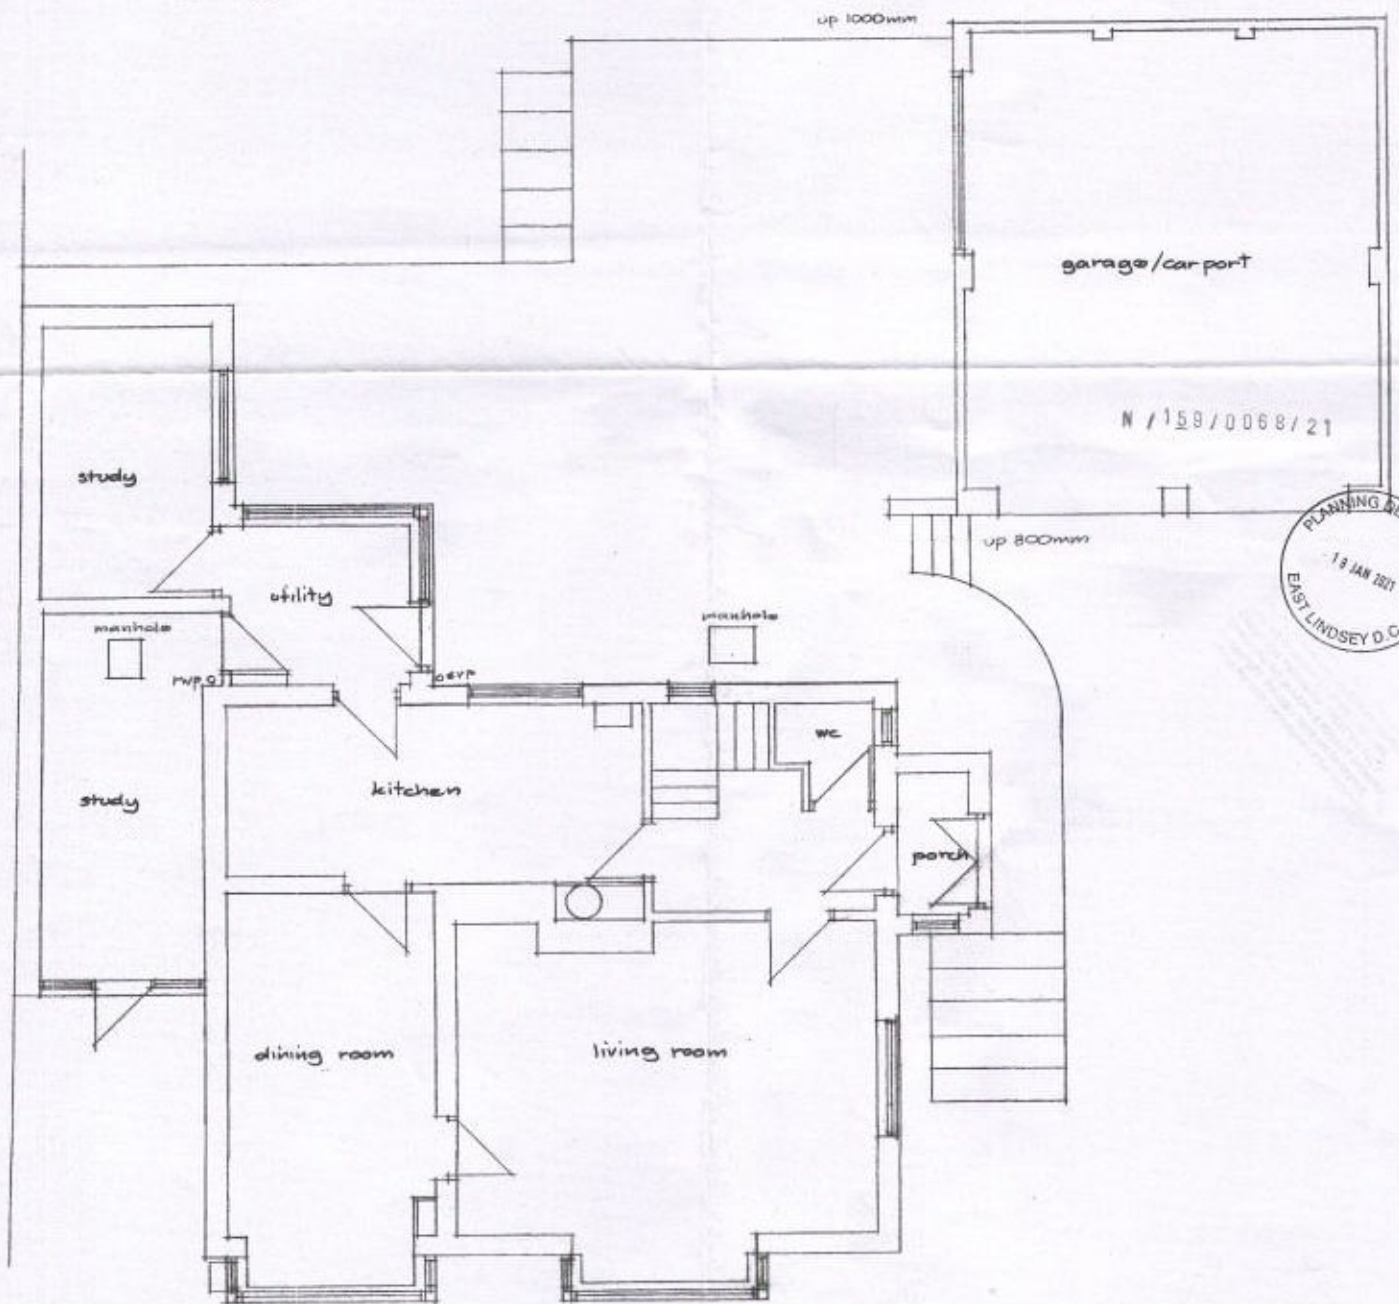

existing first floor plan

existing ground floor plan

paper size A2 1 2 3 4 5 1:50

proposed extension & alterations to Oak Lodge, South Elkington, Louth

dwg 010320-01
scale 1:50