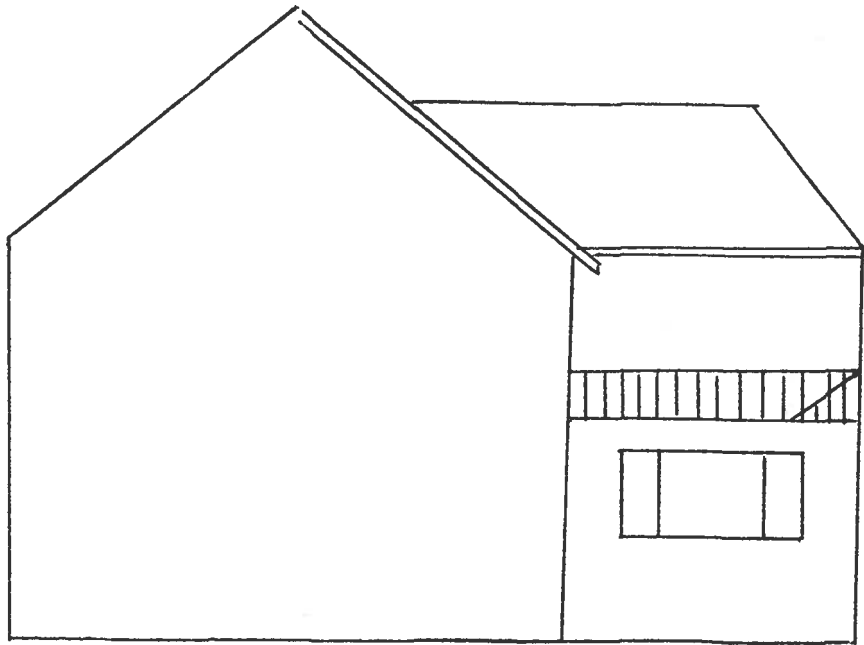

Existing SW Elevation
Scale 1:100 1M

Proposed SW Elevation
Scale 1:100 1M

TORRIDGE DISTRICT
COUNCIL
18 JAN 2021
RECEIVED