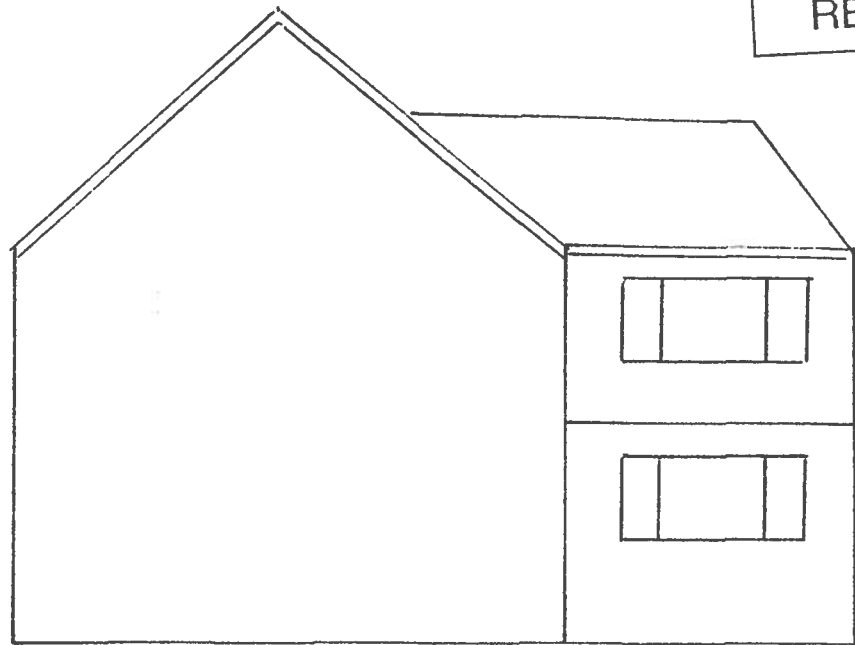

Existing SW Elevation
Scale 1:100 1M

Proposed SW Elevation
Scale 1:100 1M

TORRIDGE DISTRICT
COUNCIL
18 JAN 2021
RECEIVED