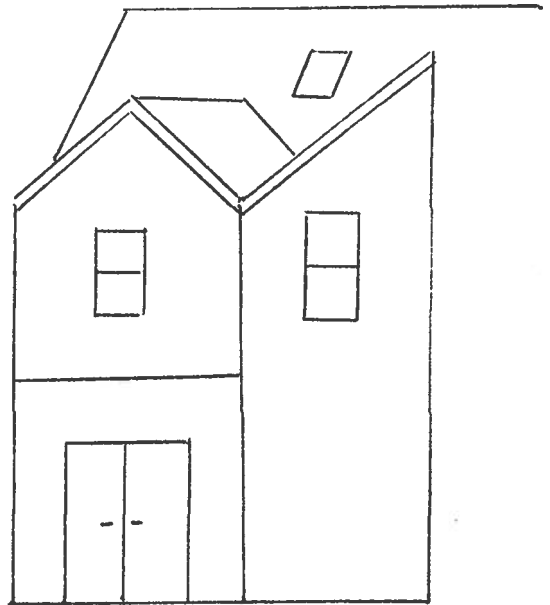

TORRIDGE DISTRICT
COUNCIL
18 JAN 2021
RECEIVED

Existing S/E Elevation
Scale 1:100 17

Proposed S/E Elevation
Scale 1:100 17