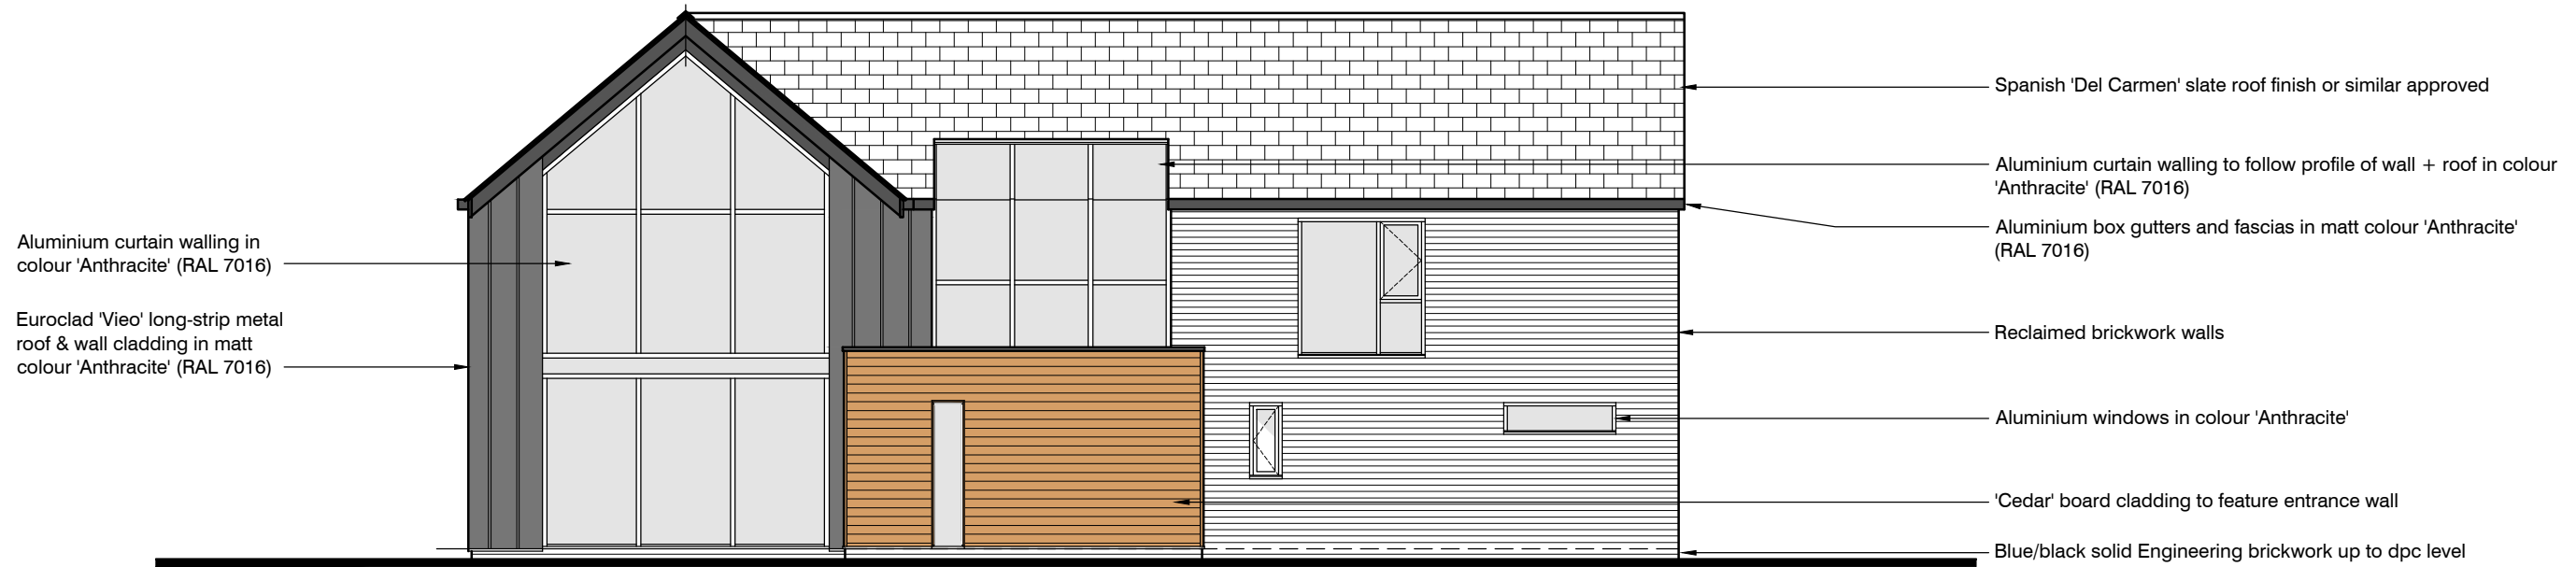

Scale Bar

Do not scale, use figured dimensions only. All discrepancies to be notified to Artech Designs Limited. This drawing remains the copyright of Artech Designs Limited.

East Elevation

South Elevation

B	Juliet + Terrace balcony guarding's amended	31-12-20
A	Minor amendments in line with Client's comments	10-12-20
Revision	Description	Date
Mr & Mrs L Walker		
Wood End, Old Wood Skellingthorpe, Lincoln Lincolnshire		
Drawing: Proposed Elevations 1 of 2		
Status:	Planning	 Artech Designs Ltd Architectural Consultants 44 Church Road · Saxilby Lincoln · LN1 2HJ Tel 01522 803362 Mob 07808 815366 martin@artechdesigns.co.uk www.artechdesigns.co.uk
Scale:	1:100 @ A3	
Date:	November 2020	
Drwg. No:	1528W/012	
Revision:	B	
Drawn by mdf		