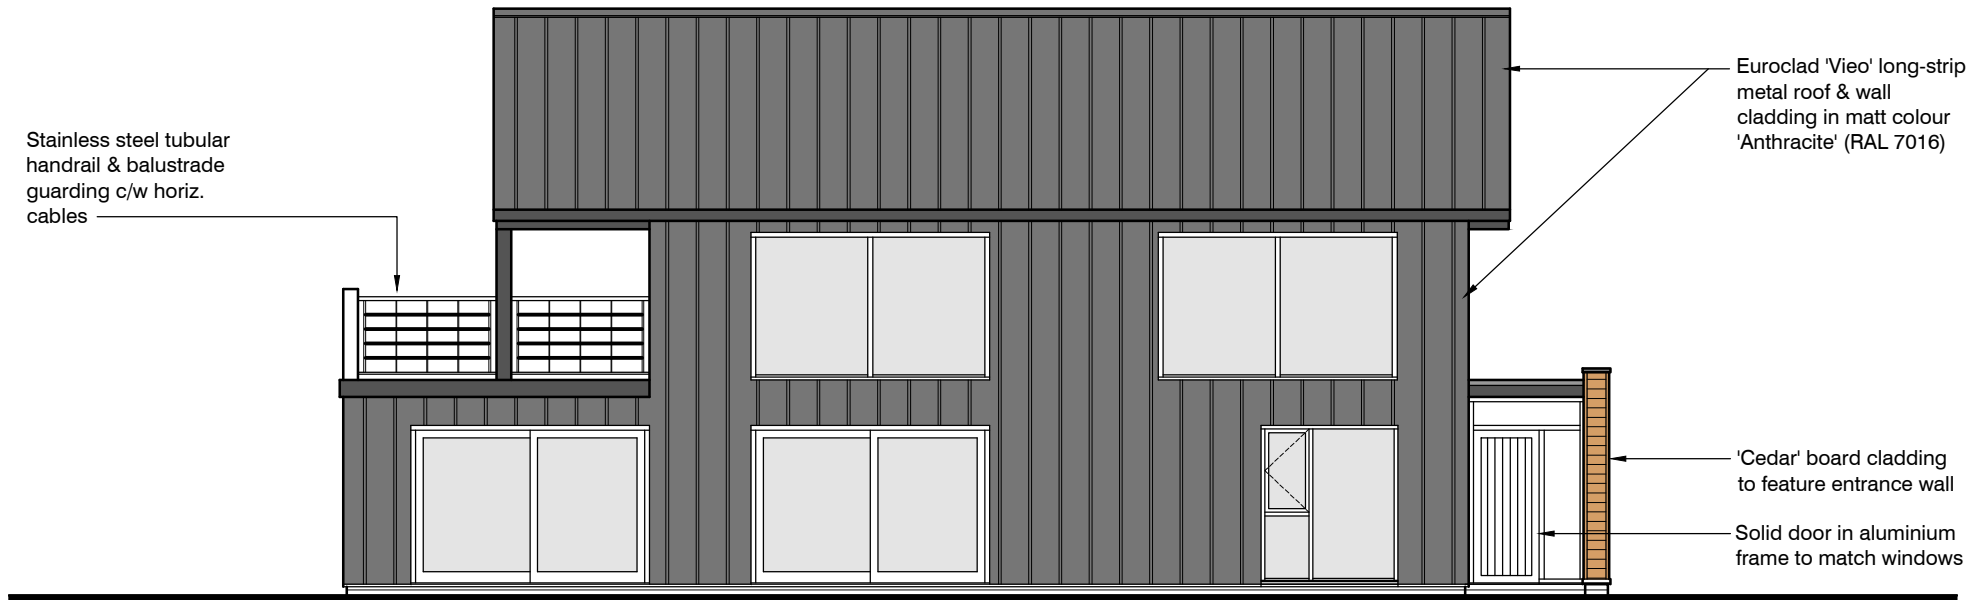

Scale Bar

Do not scale, use figured dimensions only. All discrepancies to be notified to Artech Designs Limited. This drawing remains the copyright of Artech Designs Limited.

East Elevation

South Elevation

B	Juliet + Terrace balcony guarding's amended	31-12-20
A	Minor amendments in line with Client's comments	10-12-20
Revision	Description	Date
Mr & Mrs L Walker		
Wood End, Old Wood Skellingthorpe, Lincoln Lincolnshire		
Drawing: Proposed Elevations 1 of 2		
Status:	Planning	 Artech Designs Ltd Architectural Consultants 44 Church Road · Saxilby Lincoln · LN1 2HJ Tel 01522 803362 Mob 07808 815366 martin@artechdesigns.co.uk www.artechdesigns.co.uk
Scale:	1:100 @ A3	
Date:	November 2020	
Drwg. No:	1528W/012	
Revision:	B	
Drawn by mdf		