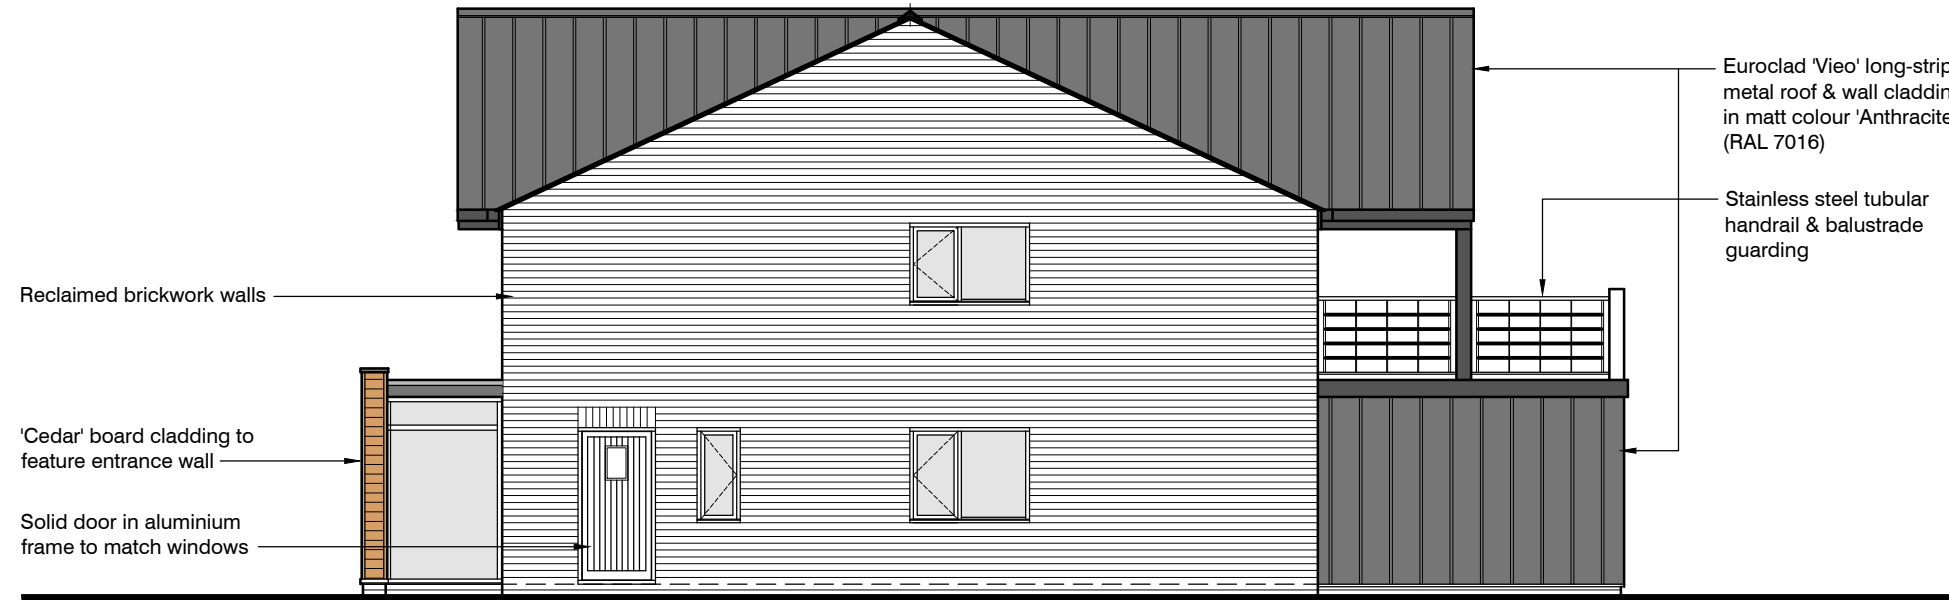

Scale Bar

Do not scale, use figured dimensions only. All discrepancies to be notified to Artech Designs Limited. This drawing remains the copyright of Artech Designs Limited.

West Elevation

North Elevation

A	Minor amendments in line with Client's comments	10-12-20
Revision	Description	Date
Mr & Mrs L Walker		
Wood End, Old Wood Skellingthorpe, Lincoln Lincolnshire		
Drawing: Proposed Elevations 2 of 2		
Status:	Planning	
Scale:	1:100 @ A3	
Date:	November 2020	
Drwg. No:	1528W/013	
Revision: A	Drawn by	mdf