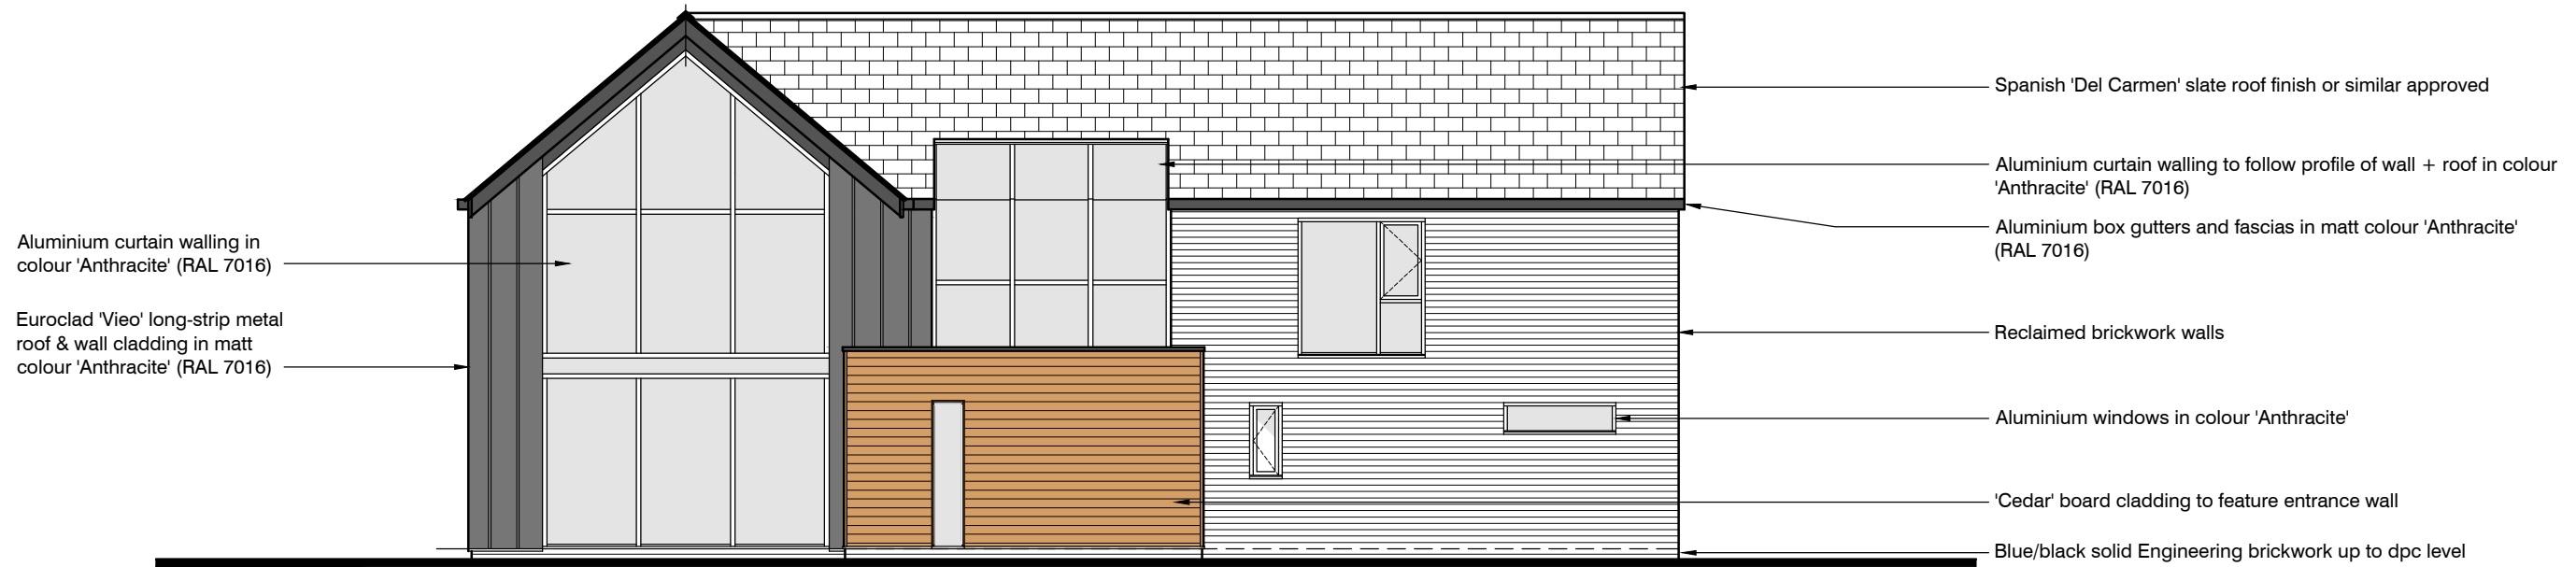

Scale Bar

Do not scale, use figured dimensions only. All discrepancies to be notified to Artech Designs Limited. This drawing remains the copyright of Artech Designs Limited.

East Elevation

South Elevation

Revision	Description	Date
A	Minor amendments in line with Client's comments	10-12-20

Mr & Mrs L Walker

Wood End, Old Wood
Skellingthorpe, Lincoln
Lincolnshire

Drawing: Proposed Elevations 1 of 2

Status: Planning