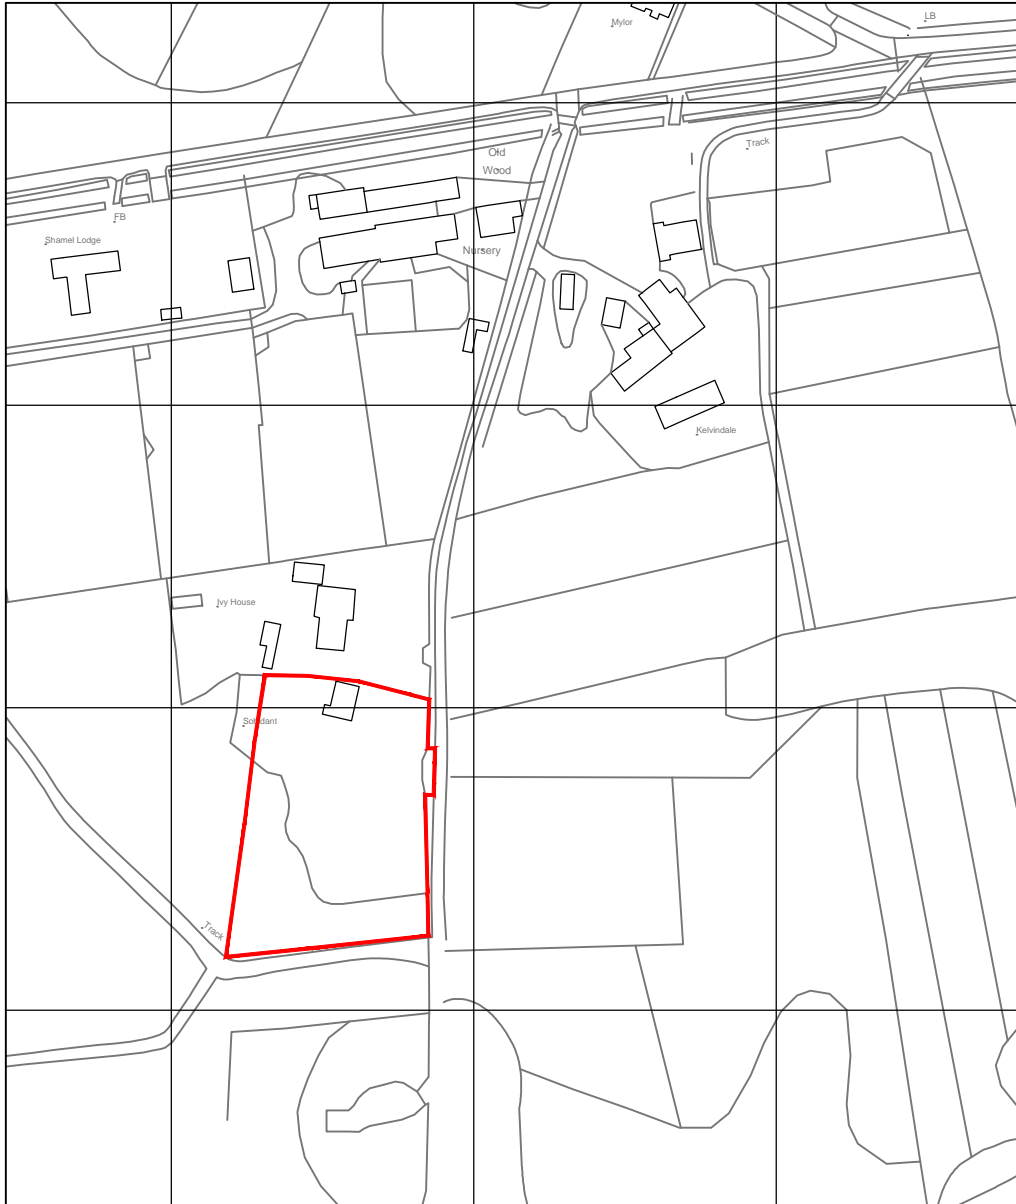

Scale Bar

Do not scale, use figured dimensions only. All discrepancies to be notified to Artech Designs Limited. This drawing remains the copyright of Artech Designs Limited.

©Crown Copyright and database rights 2020 OS Licence no. 100025568

A	Red outline amended	13-01-21	Drawing:	Site Location Plan	
Revision	Description	Date	Status:	Planning	
Mr & Mrs L Walker Wood End, Old Wood Skellingthorpe, Lincoln Lincolnshire			Scale:	1:2500 @ A4	
			Date:	December 2020	
			Drwg. No:	1528W/001	
			Revision:	A	Drawn by
					
			Artech Designs Ltd Architectural Consultants 44 Church Road · Saxilby Lincoln · LN1 2HJ Tel 01522 803382 Mob 07808 815366 martin@artechdesigns.co.uk www.artechdesigns.co.uk		