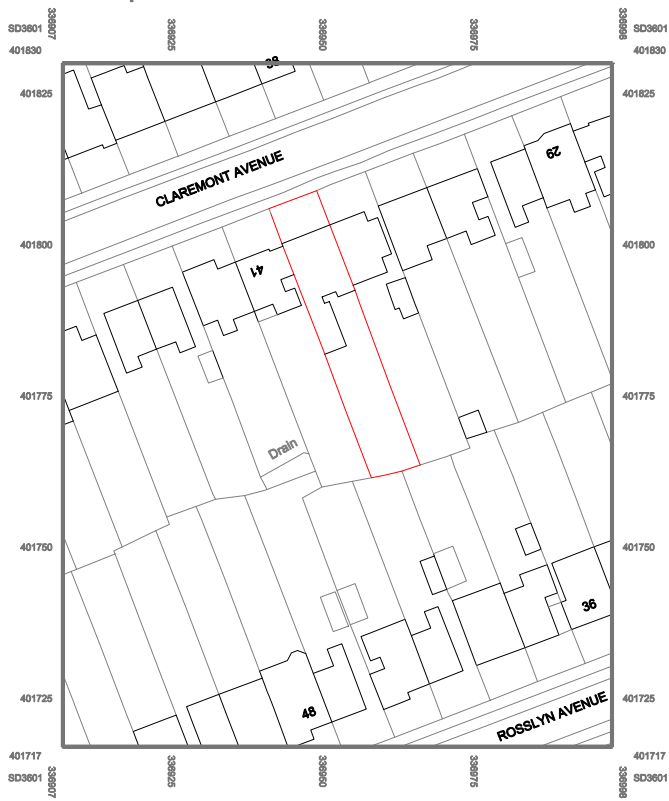

MapServe

Drawing Title:

O.S. MAP

Site Address:

39 CLAREMONT AVENUE, MAGHULL
MERSEYSIDE L31 8AD

Scale: 1:1250

Drwg No. 39CA/SP01