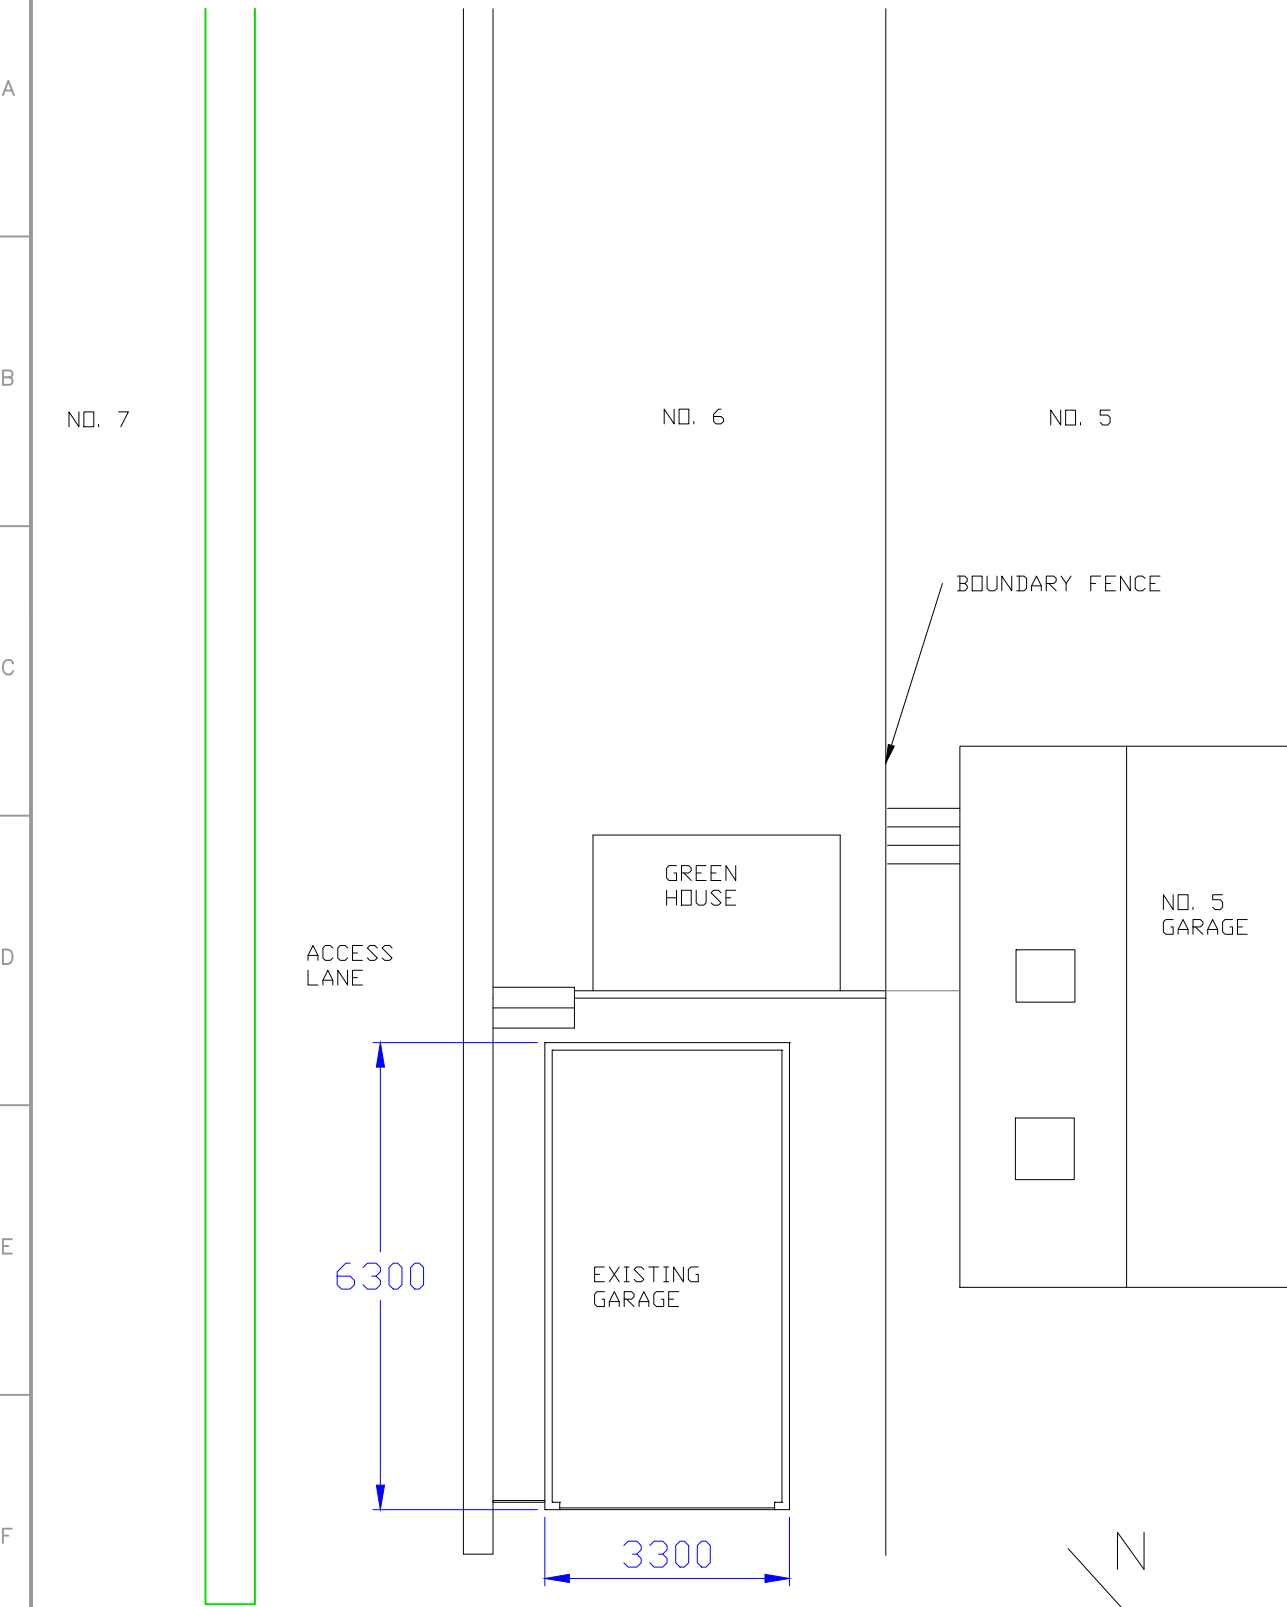

DO NOT SCALE

PLAN VIEW
EXISTING

PLAN VIEW
PROPOSED

6 PONSHARDEN COTTAGES - GARAGE REBUILD	
SHEET	1 OF 2
SCALE	1:100
DIMENSIONS	ALL DIMS IN mm
DATE	13/01/2021
DRAWN BY	JAMES MAXTED

BOATYARD BOUNDARY FENCE