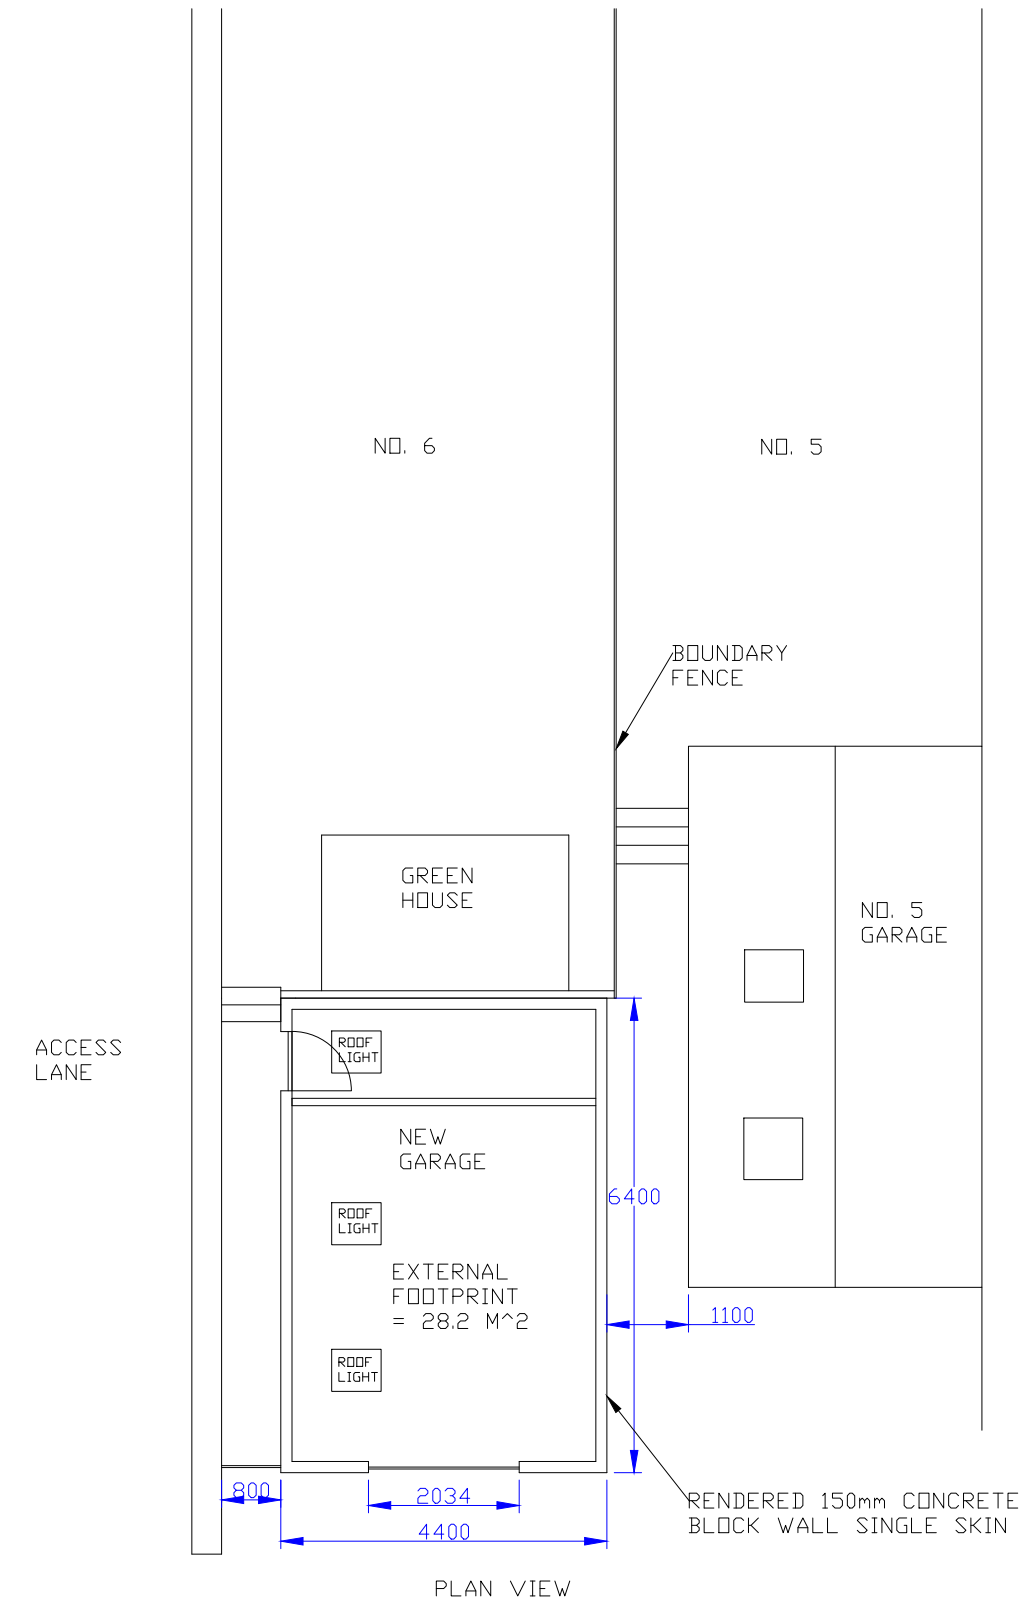

DO NOT SCALE

PLAN VIEW
EXISTING

PLAN VIEW
PROPOSED

6 PONSHARDEN COTTAGES - GARAGE REBUILD	
SHEET	1 OF 2
SCALE	1:100
DIMENSIONS	ALL DIMS IN mm
DATE	13/01/2021
DRAWN BY	JAMES MAXTED

BOATYARD BOUNDARY FENCE