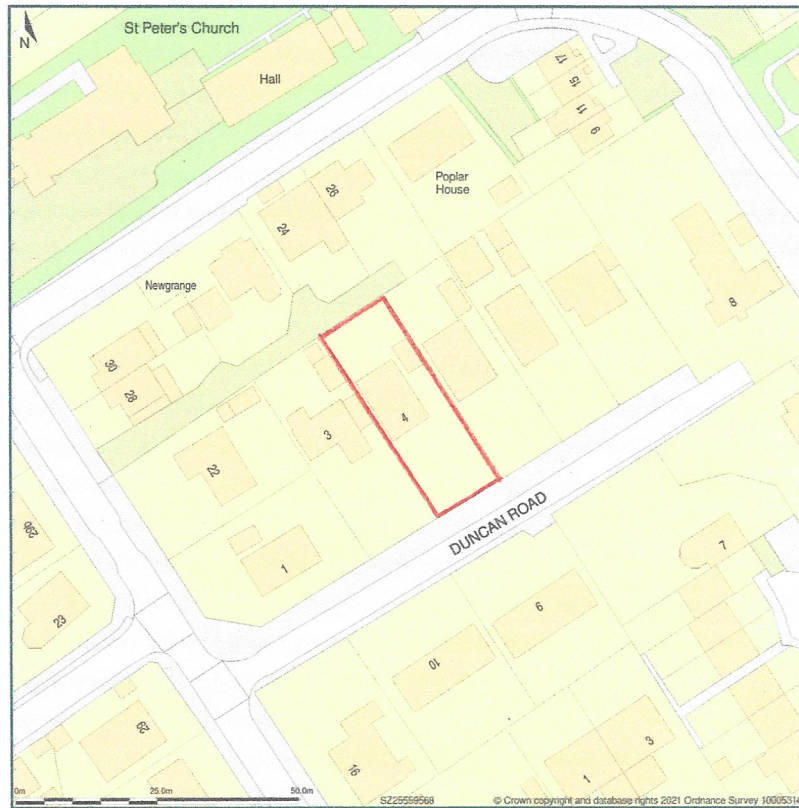

Jasmin, 4, Duncan Road, Ashley, New Milton, Hampshire, BH25 5AW

Site Plan shows area bounded by: 425488.25, 95609.83 425629.67, 95751.26 (at a scale of 1:1250), OSGridRef: SZ25559568. The representation of a road, track or path is no evidence of a right of way. The representation of features as lines is no evidence of a property boundary.

Produced on 5th Jan 2021 from the Ordnance Survey National Geographic Database and incorporating surveyed revision available at this date. Reproduction in whole or part is prohibited without the prior permission of Ordnance Survey. © Crown copyright 2021. Supplied by [www.buyaplan.co.uk](http://www.buyaplan.co.uk) a licensed Ordnance Survey partner (100053143). Unique plan reference: #00587471-1A1A17