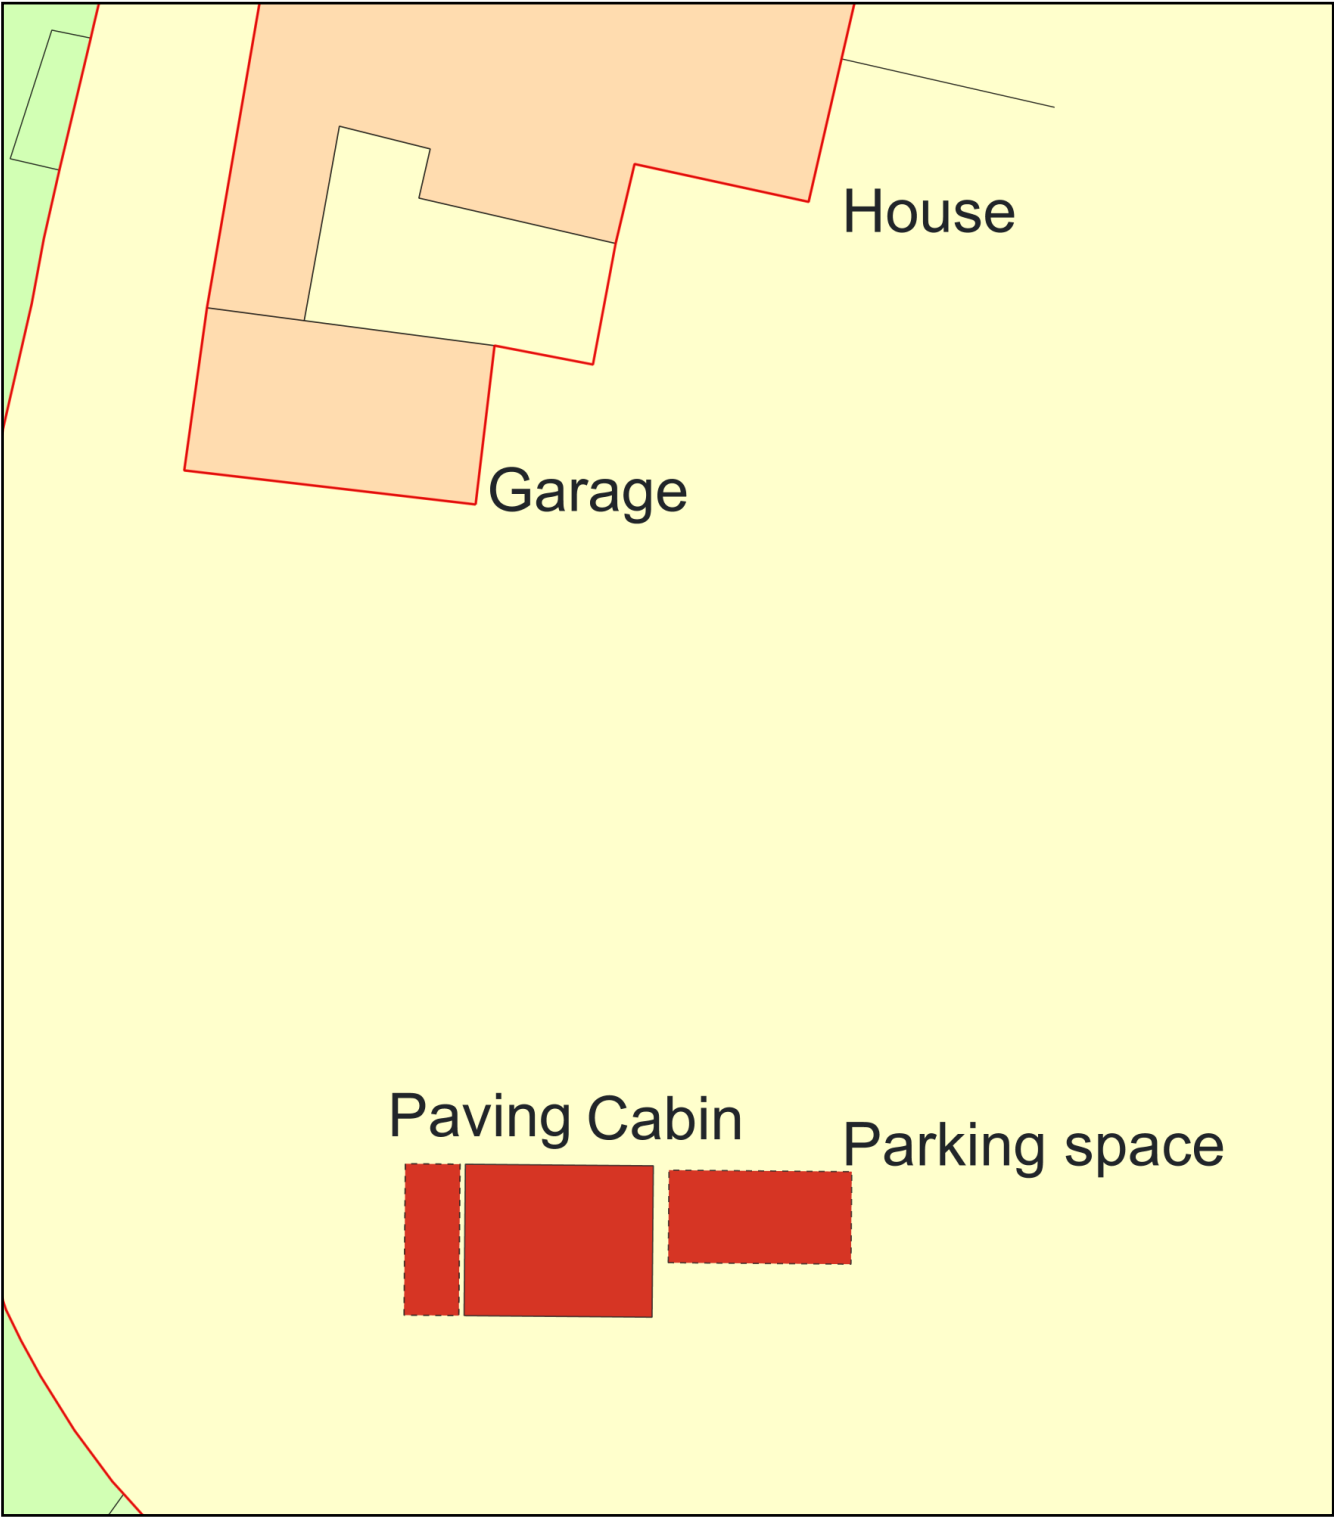

Block Plan

Plan Produced for: Kathy Probert

Date Produced: 19 Dec 2020

Plan Reference Number: TQRQM20348204817467

Scale: 1:200 @ A4