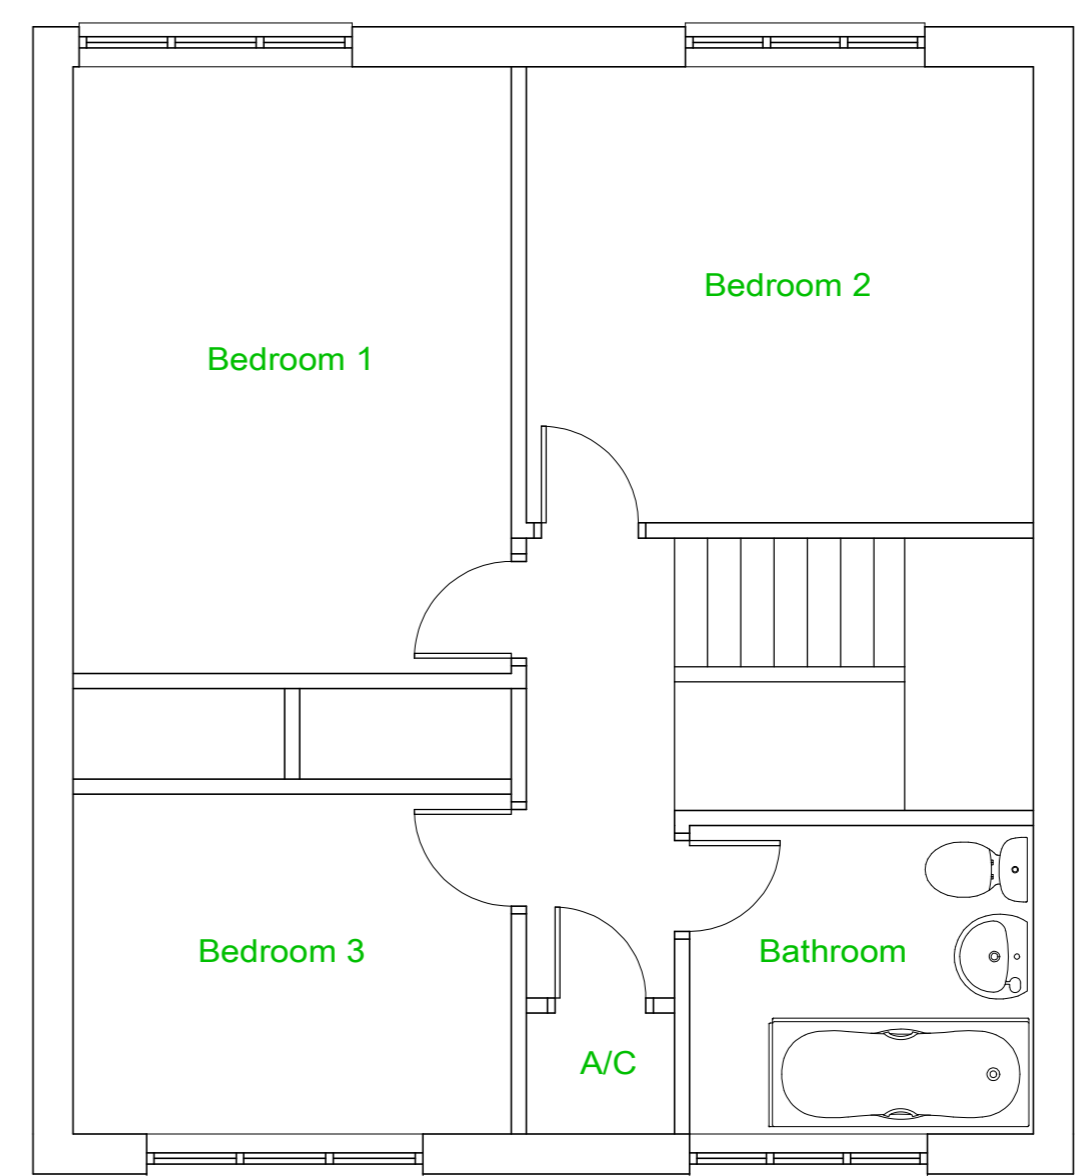

Ground Floor Layout

First Floor Layout

'Existing Floor Layouts'

Two storey side and single storey front and rear extensions to form a new dwelling

At 6 Ash Lane Windsor Berkshire SL4 4PS

For Mr Mark Bromley

Scale 1:50@A2 Date December 2020

DMED 3-20(1)