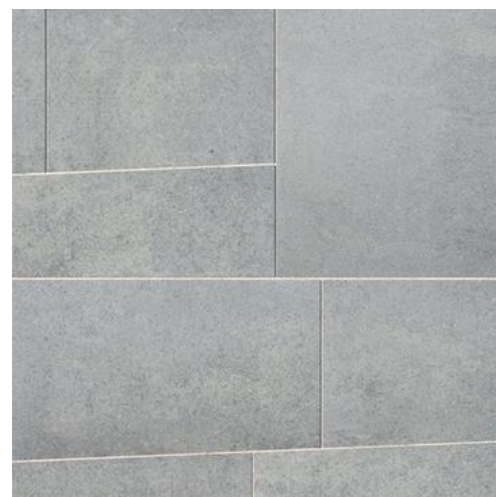

KLOSTERMANN BIZARRO

Bizarro Grau Marmoriet
C1 - 600 x 350-450 x 80mm
C2 - 600 x 150-250 x 80mm

LOCATION: patio