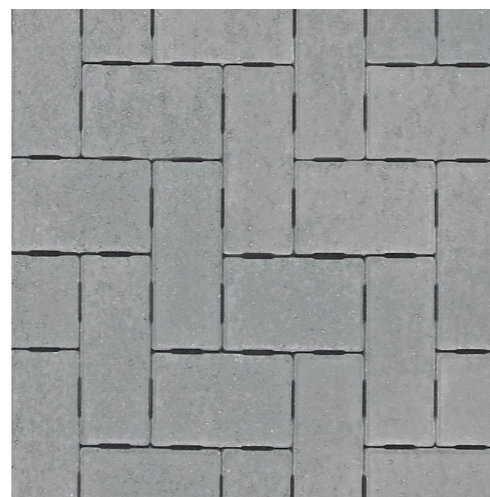

### WESER SLATE STONE SPLITS

De Ryck by Weser  
Murok Strato - M89 Anthracite  
irregular x 50x 30 mm

LOCATION: facade

### Glazing

Anthracite grey aluminium  
windows

LOCATION: rear facade

### AQUAFLOW PERMEABLE BLOCK PAVING

Forterra  
Color: Charcoal  
Block Sizes: 200x100 mm, Depth 60 mm

LOCATION: driveway

255 London Road, Hadleigh, Essex, SS7 2BN  
Info@A9Architecture.co.uk  
Tel: 01702558888