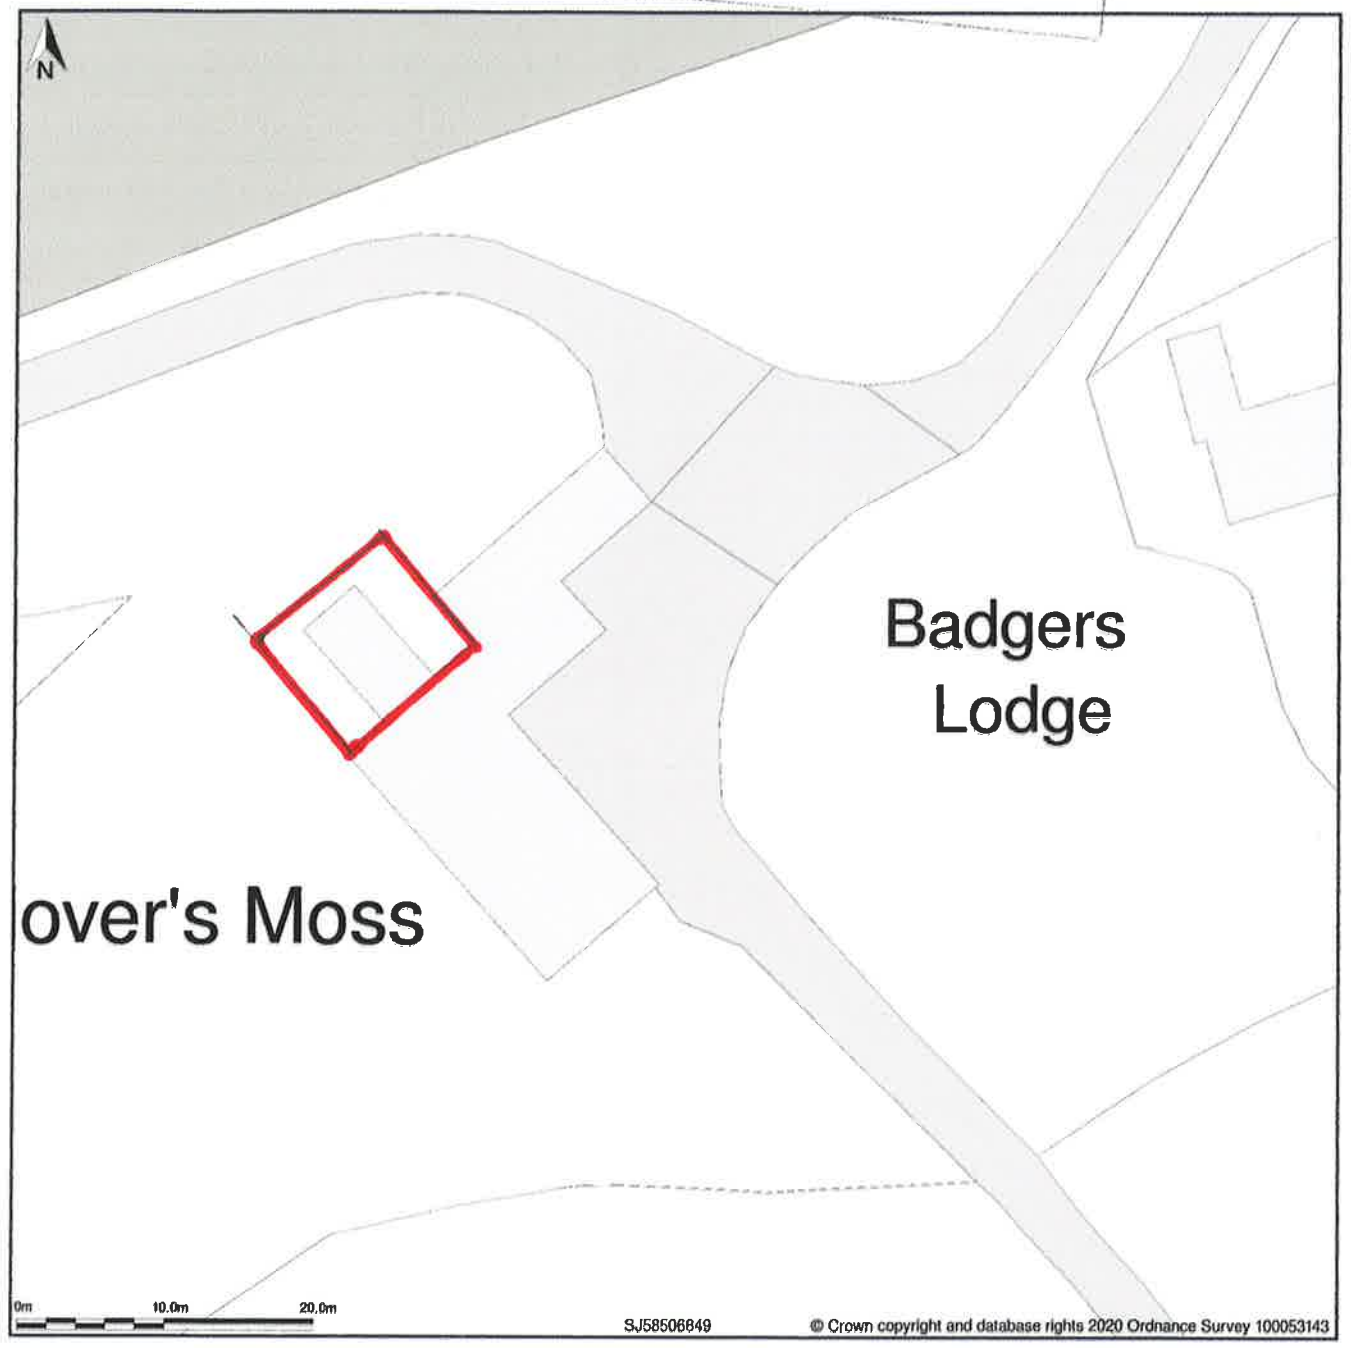

20 JAN 2021

Plovers Moss, Tarporley Road, Oakmere, Northwich, Cheshire West And Chester, CW8 2EP

Block Plan shows area bounded by: 358462.5, 368446.58 358552.5, 368536.58 (at a scale of 1:500), OSGridRef: SJ58506849. The representation of a road, track or path is no evidence of a right of way. The representation of features as lines is no evidence of a property boundary.

Produced on 18th Dec 2020 from the Ordnance Survey National Geographic Database and incorporating surveyed revision available at this date. Reproduction in whole or part is prohibited without the prior permission of Ordnance Survey. © Crown copyright 2020. Supplied by www.buyaplan.co.uk a licensed Ordnance Survey partner (100053143). Unique plan reference: #00584898-BCC21F