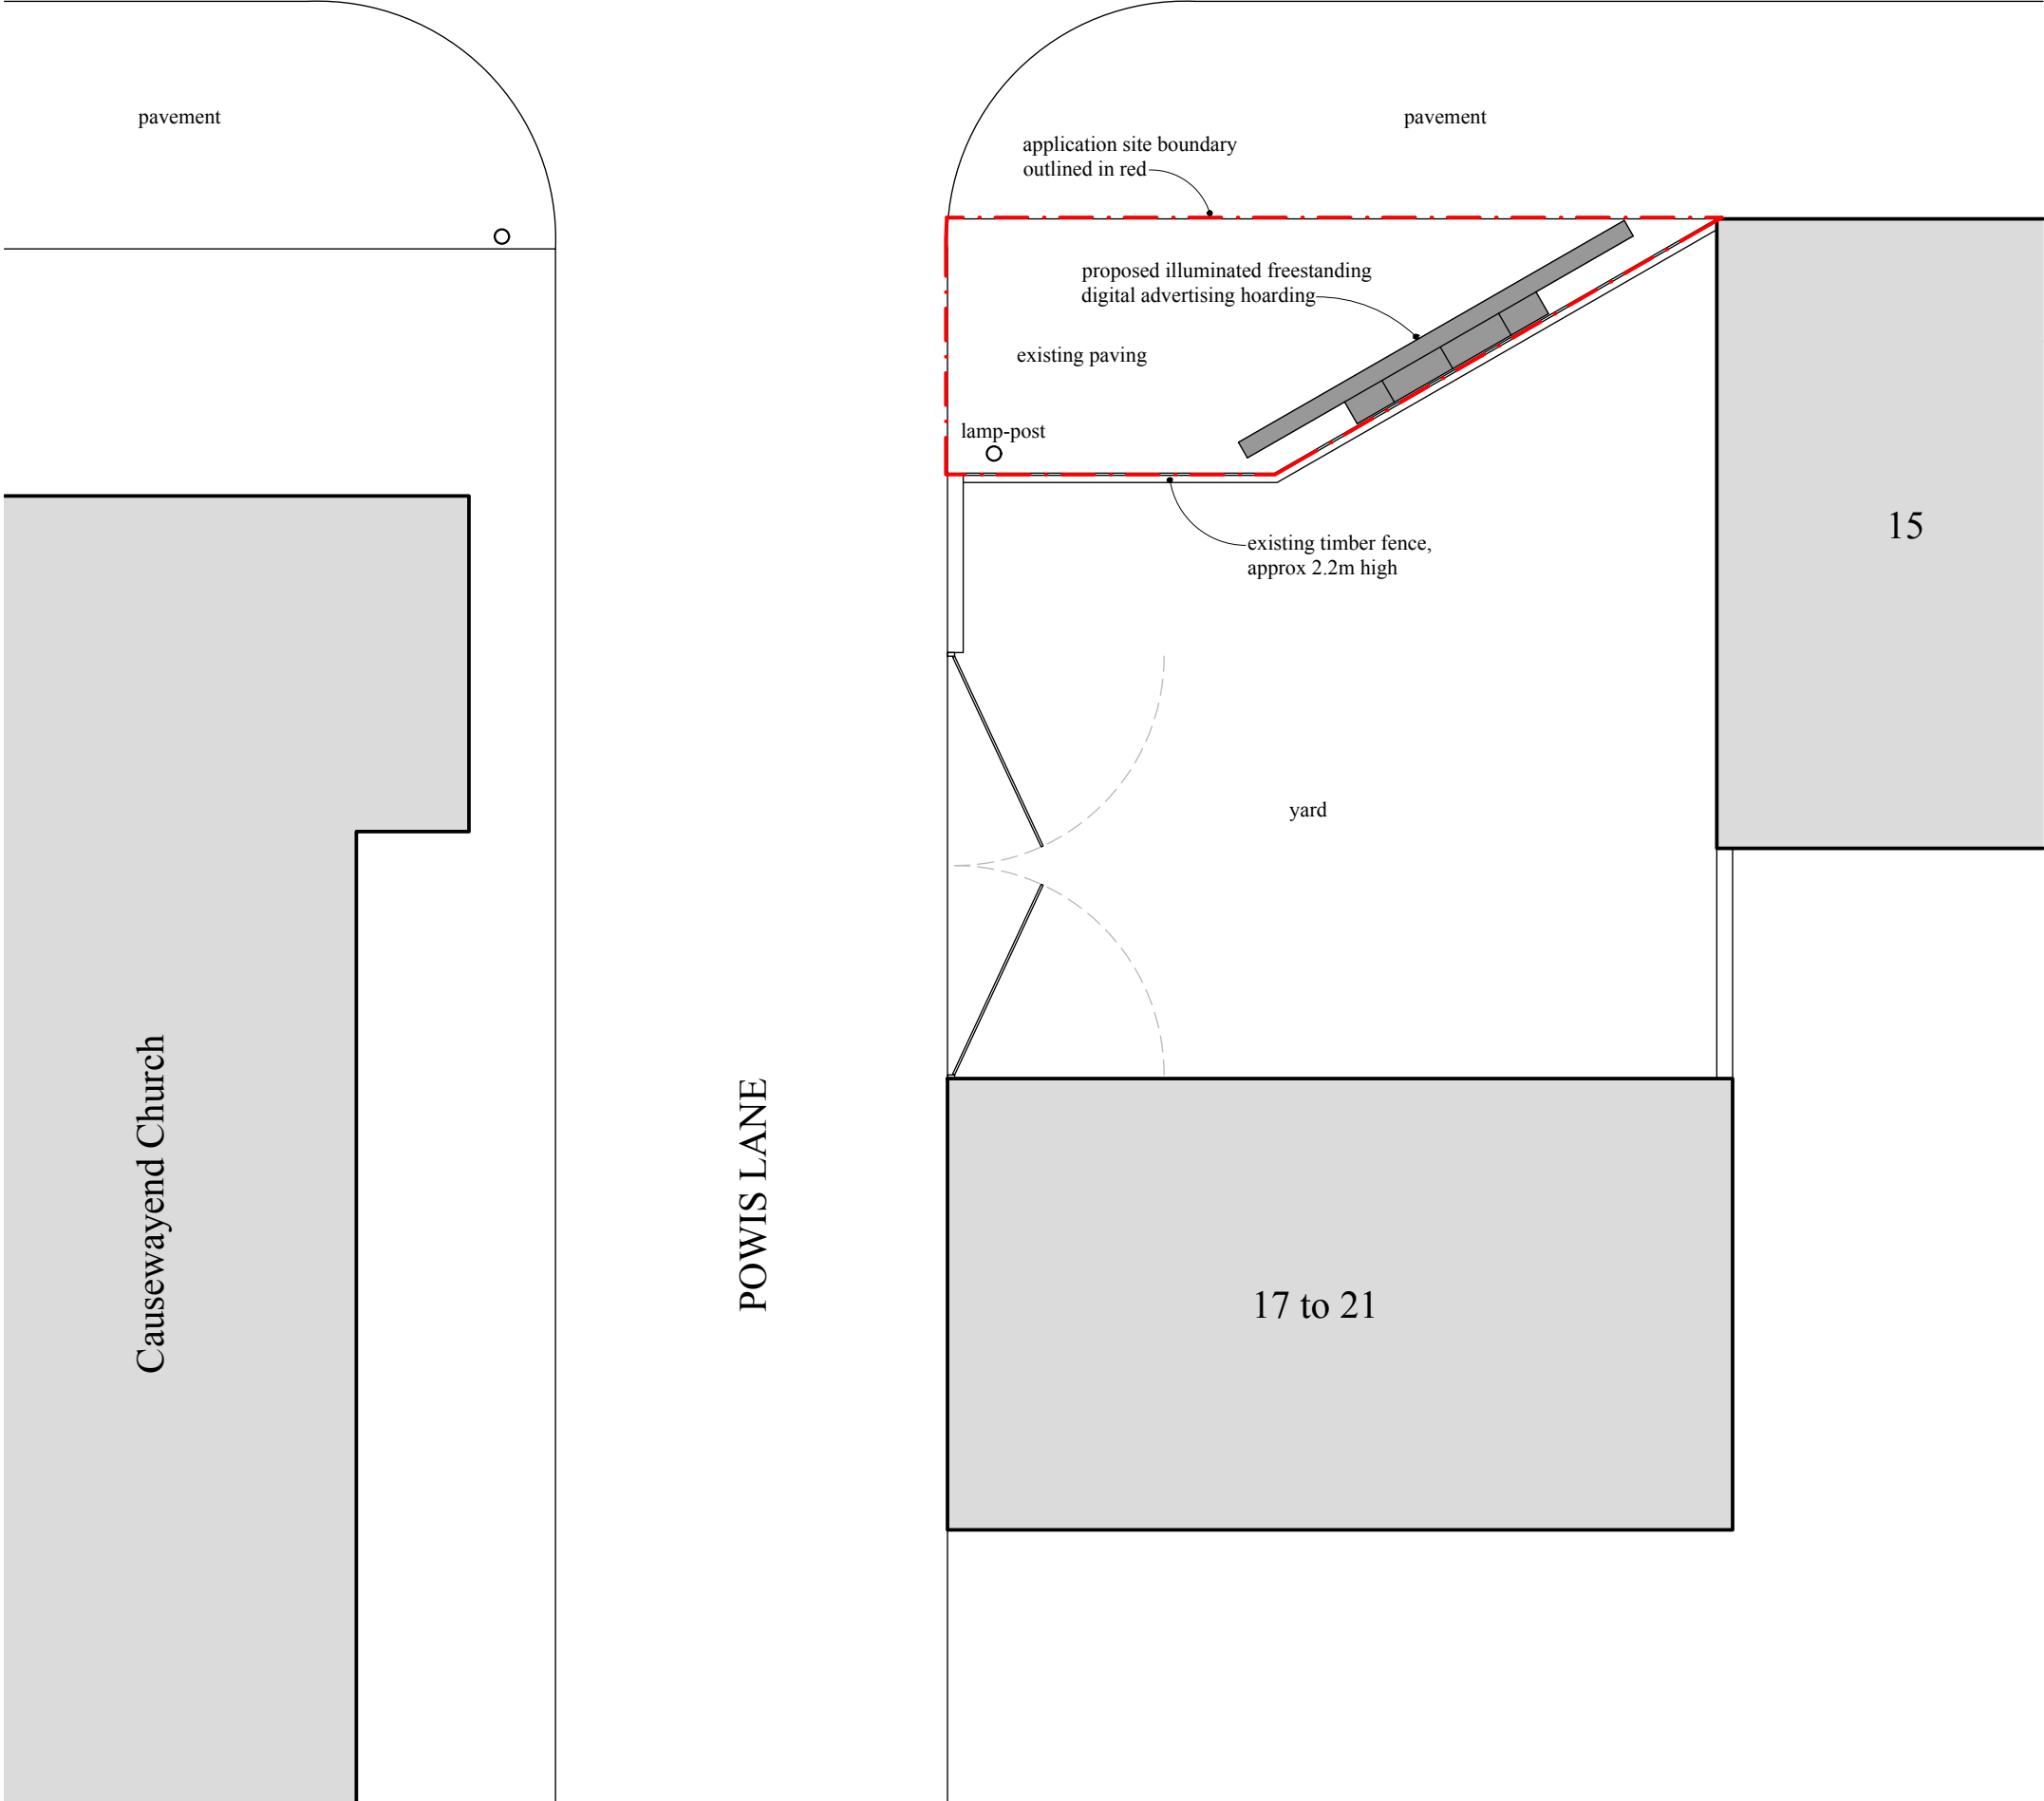

POWIS PLACE

Proposed Site Plan. 1:100.

Proposed Advertising Hoarding,
 Land at Powis Place
 (Opposite Froghall Community Centre),
 Aberdeen AB25 3TR
 For Posterplus Ltd.

Location Plan.

Scale: 1:100 @ A3.	Date: Jan '21.
Drawing No: 02	Rev: