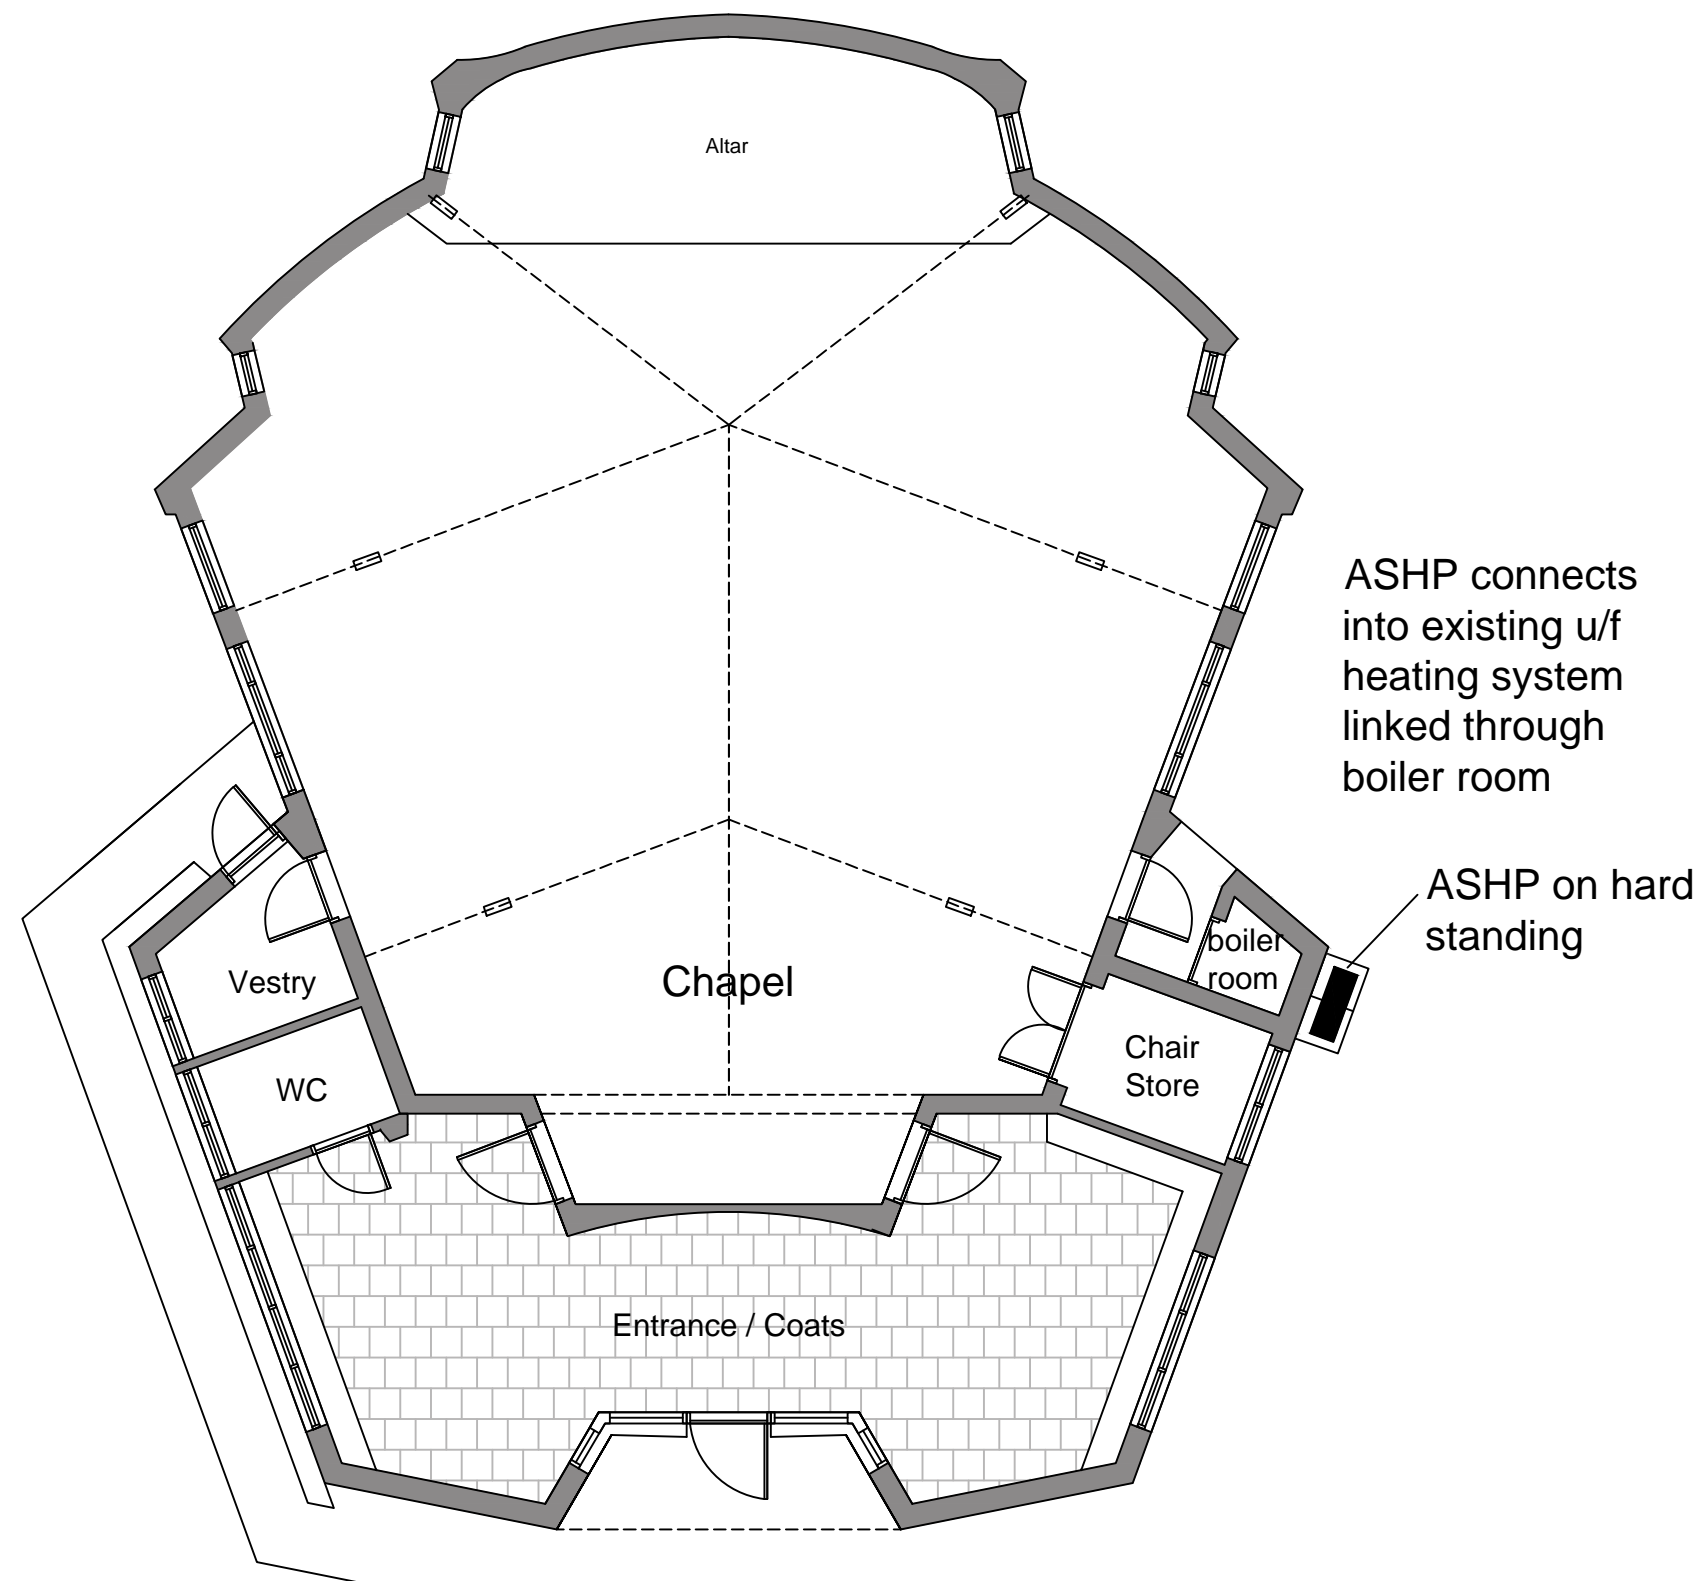

No	date	Amendment

**Air Source Heat Pump at Michael Chapel,  
Newton Dee, Bielside, Aberdeen AB15 9DX  
for Newton Dee Camphill Community Ltd.**

**Ground floor layout  
with Location of Heat Pump**

SCALE: <b>1:100 @ A3</b>	DRWG. NO. <b>NDBG.PL.002</b>	REV.
DATE: <b>15/ 01/ 2021</b>		