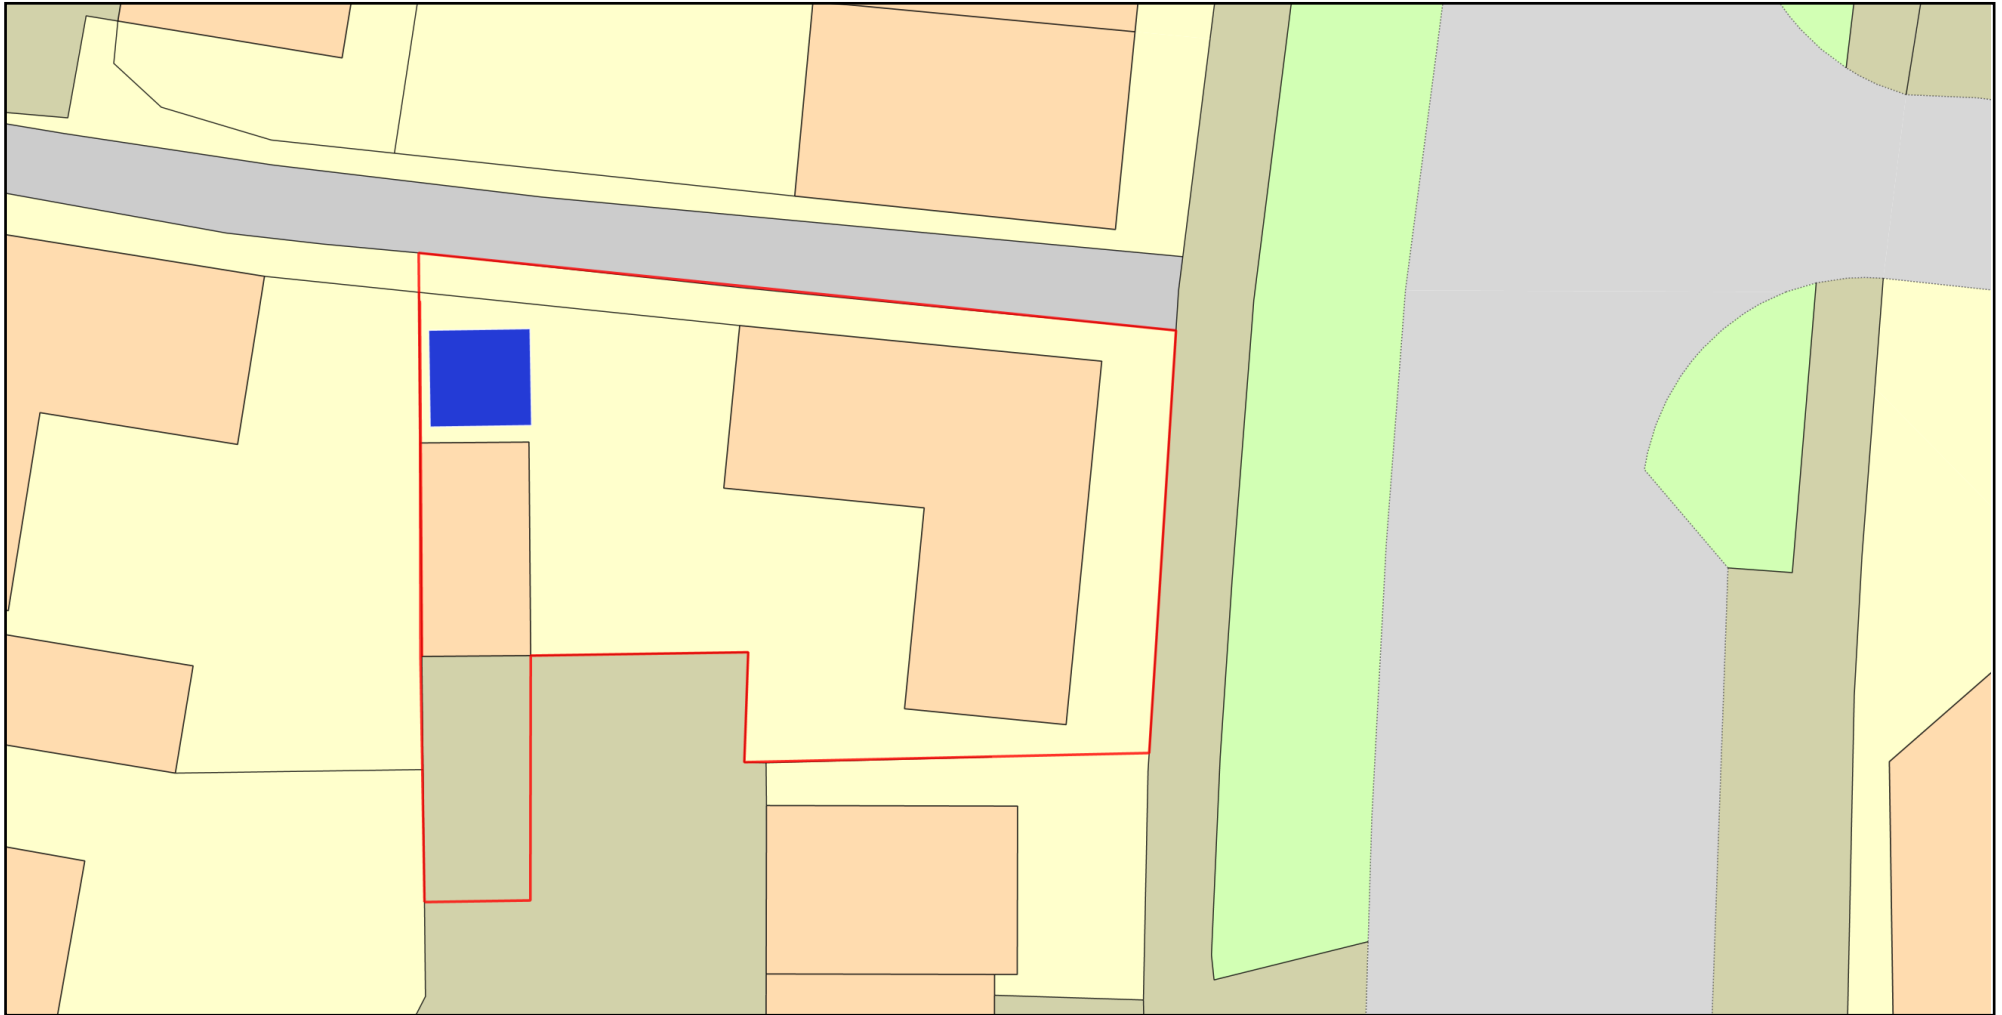

# Proposed Garden Room Block Plan

Plan Produced for: Mr & Mrs Pilley

Date Produced: 20 Jan 2021

Plan Reference Number: TQRQM21020143055354

Scale: 1:200 @ A4