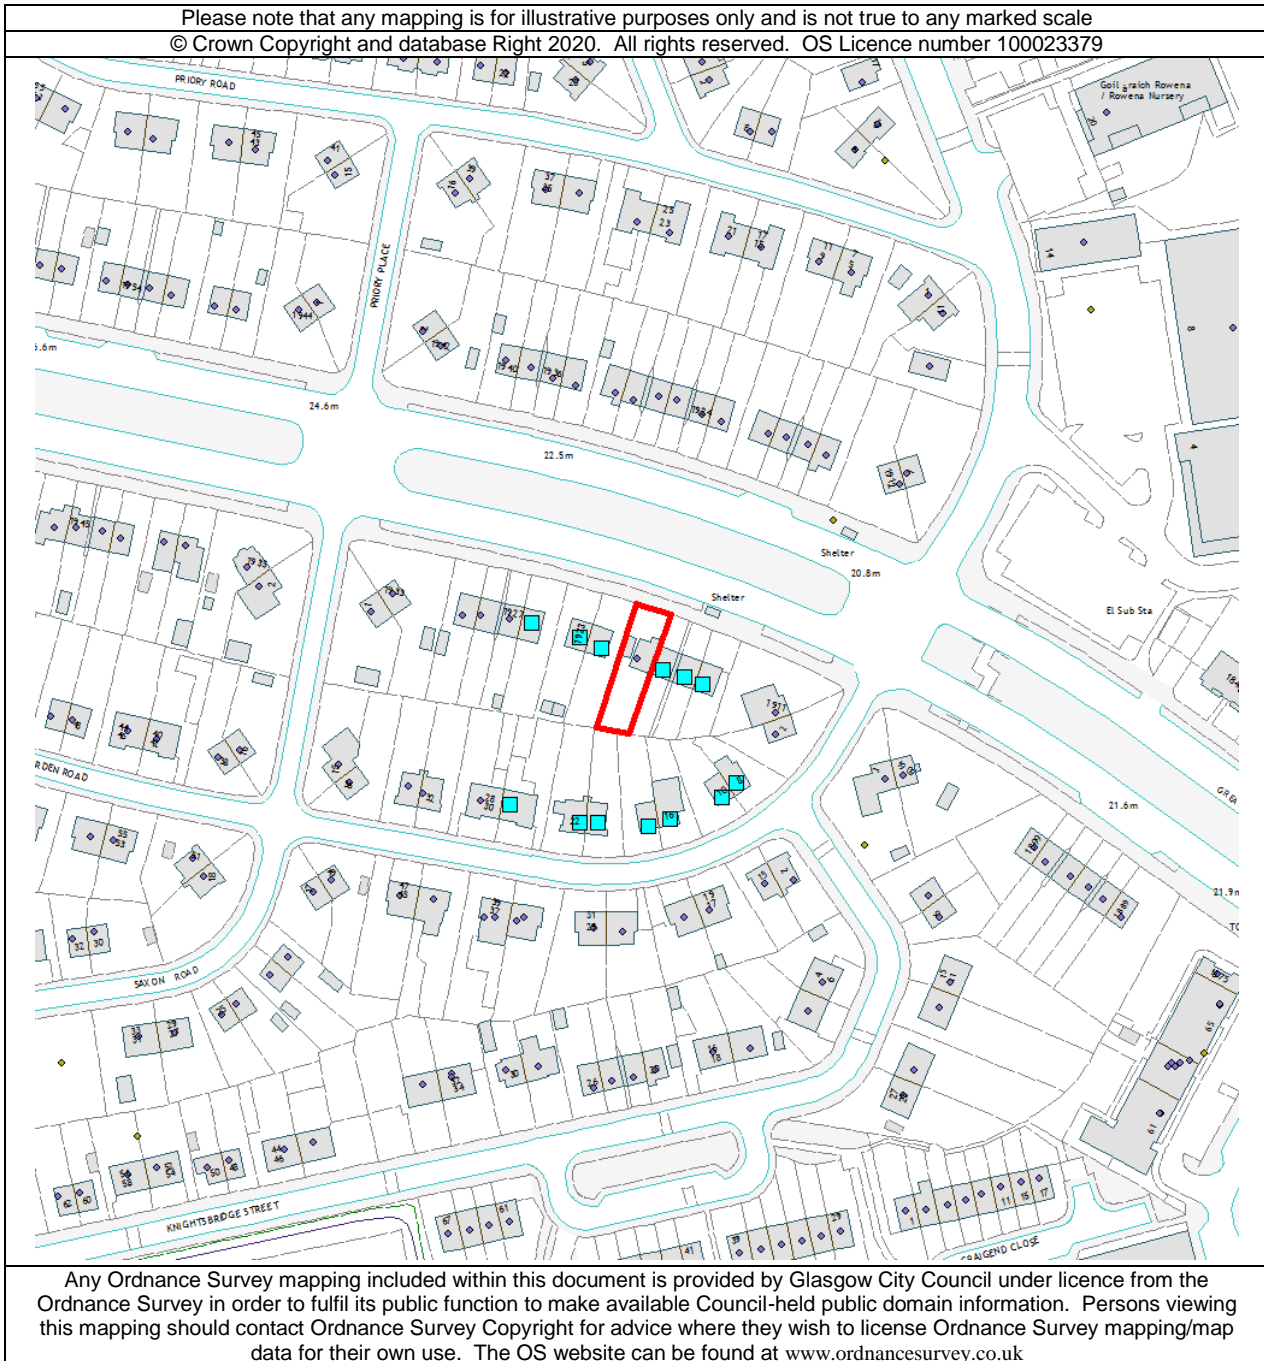

21/00091/FUL

1919 Great Western Road Glasgow G13 2YB

NEIGHBOURING LAND TO BE NOTIFIED

None

NEIGHBOURS NOTIFIED

1. 22 Warden Road Glasgow G13 2YE
2. 10 Warden Road Glasgow G13 2YE
3. 26 Warden Road Glasgow G13 2YE
4. 18 Warden Road Glasgow G13 2YE
5. 8 Warden Road Glasgow G13 2YE
6. 1925 Great Western Road Glasgow G13 2YB
7. 16 Warden Road Glasgow G13 2YE
8. 24 Warden Road Glasgow G13 2YE
9. 20 Warden Road Glasgow G13 2YE
10. 1921 Great Western Road Glasgow G13 2YB
11. 1915 Great Western Road Glasgow G13 2YB
12. 1923 Great Western Road Glasgow G13 2YB
13. 1917 Great Western Road Glasgow G13 2YB
14. 1913 Great Western Road Glasgow G13 2YB