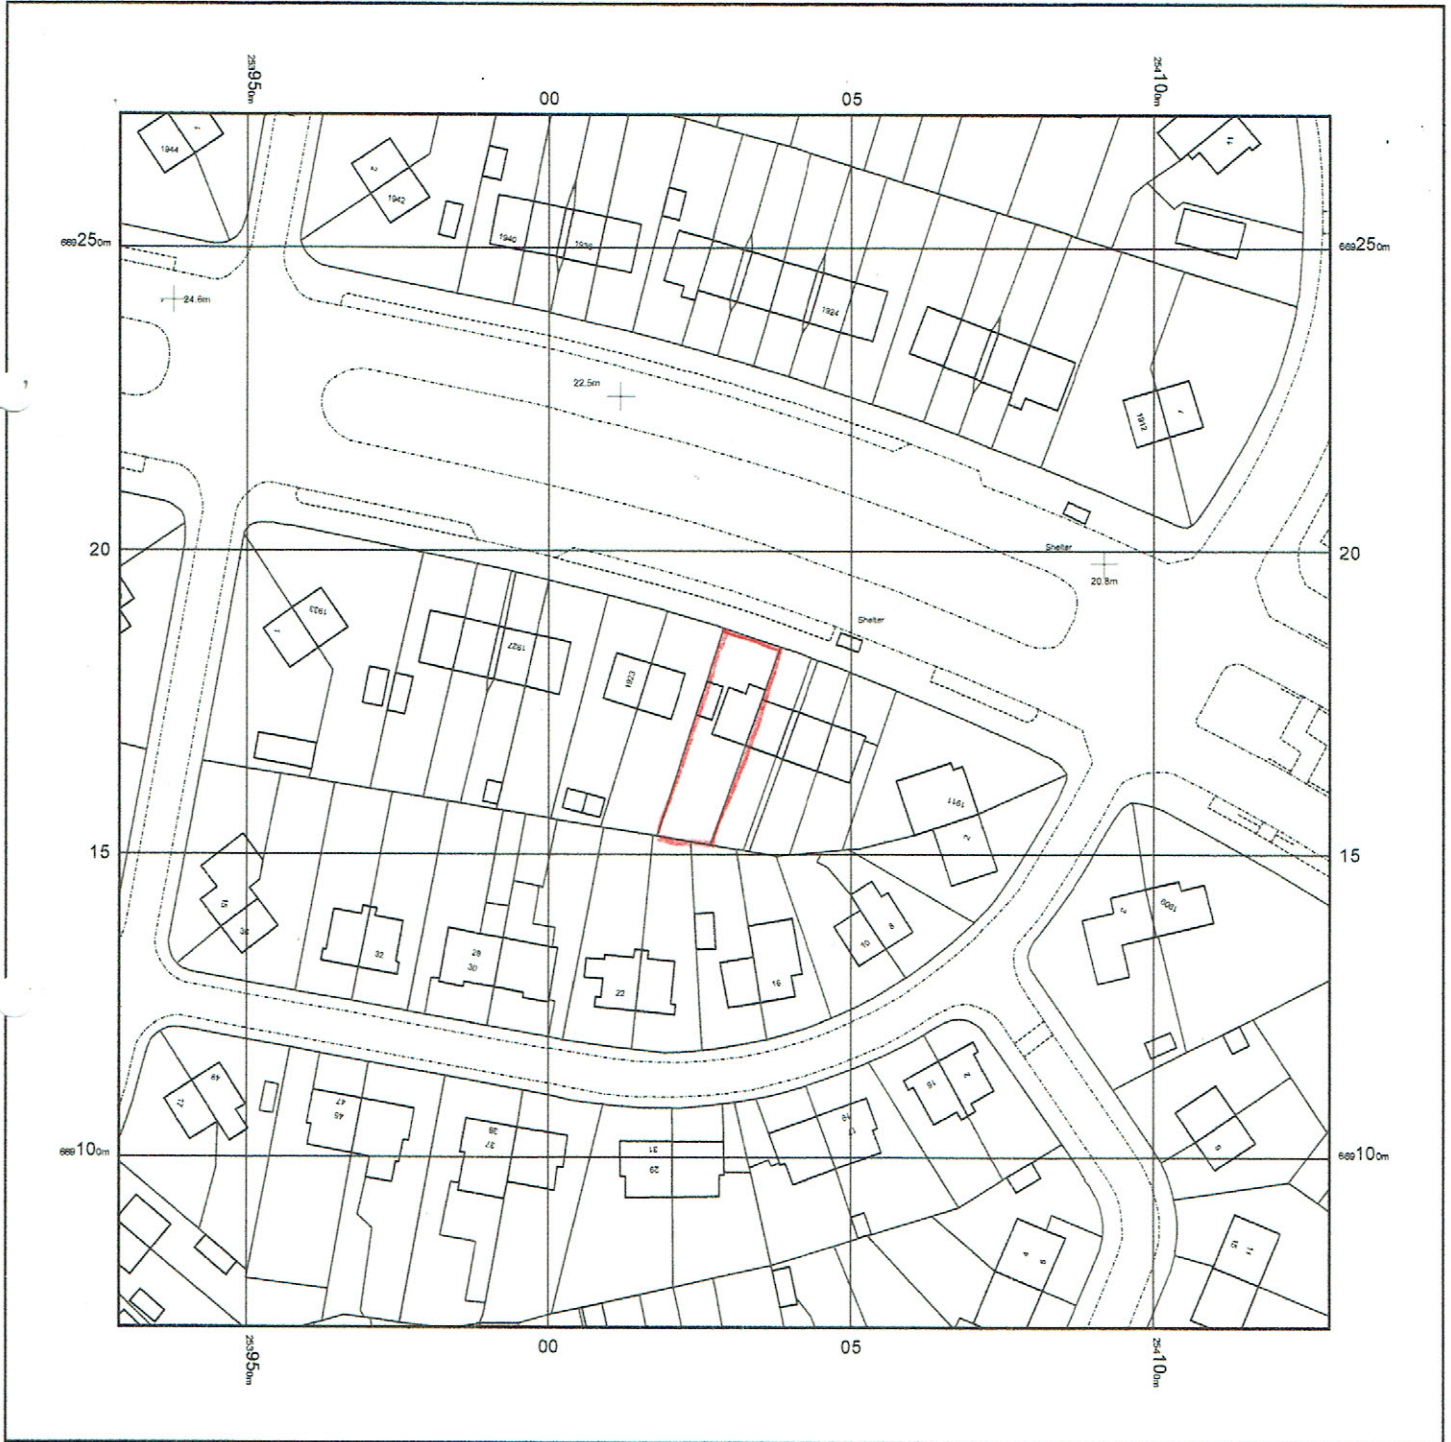

North

0m 1cm = 12.5m 62.5m

Scale 1:1250

© Crown copyright and database rights 2021 Ordnance Survey 100048957. The representation of road, track or path is no evidence of a boundary or right of way. The representation of features as lines is no evidence of a property boundary.

Supplied by: www.ukmapcentre.com
 Serial No: 201963
 Centre Coordinates: 254029, 669172
 Production Date: 06/01/2021 15:16:24

28140: 1919 Great Western Road, Glasgow, G13 2YB