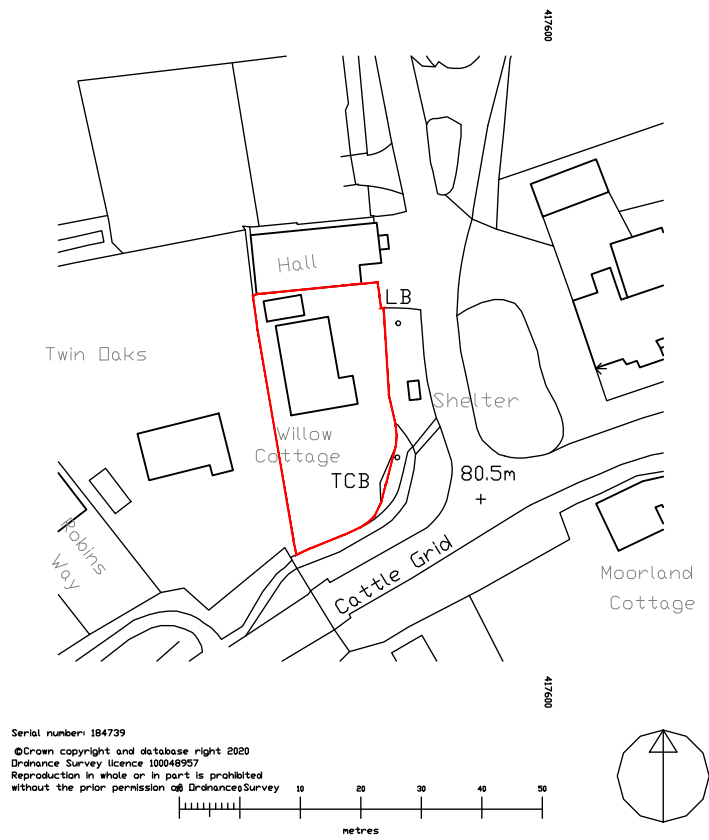

Ordnance Survey®
Ukmapcentre.com

SITE LOCATION PLAN

MR ANDREW FIDDES

REVISION: N/A

WILLOW COTTAGE

SCALE: 1:1250 @ A4

SITE LOCATION PLAN

SEM 19.05.20