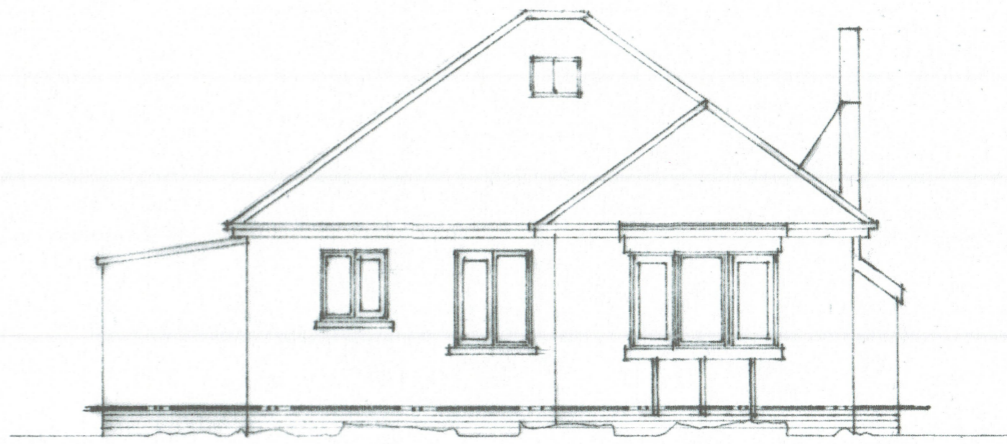

se

ne

nw

sw

Existing Elevations 1:100 @A3

Existing Plan 1:100 @A3

Site Plan 1:500 @A3

No/Date
2021.01.02a
January 2021

Proposed
EXTENSIONS
"APRIL COTTAGE", Withers Lane
EAST BOLDFRE SO42 FUX

Richard Ludlow Fisher RIBA
15, Lyndale Close, MILFORD ON SEA, SO41 0QP 01590 643747
richard.ludlow_fisher@virgin.net