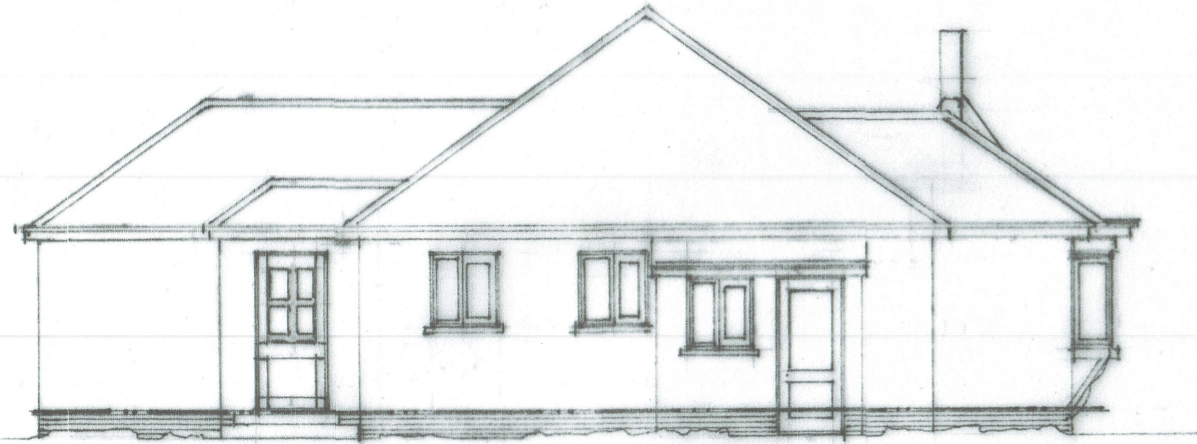

se

ne

nw

sw

Existing Elevations 1:100 @A3

Existing Plan 1:100 @A3

Site Plan 1:500 @A3

No/Date
2021.01.02a
January 2021

Proposed
EXTENSIONS
"APRIL COTTAGE", Withers Lane
EAST BOLDFRE SO42 FUX

Richard Ludlow Fisher RIBA
15, Lyndale Close, MILFORD ON SEA, SO41 0QP 01590 643747
richard.ludlow_fisher@virgin.net