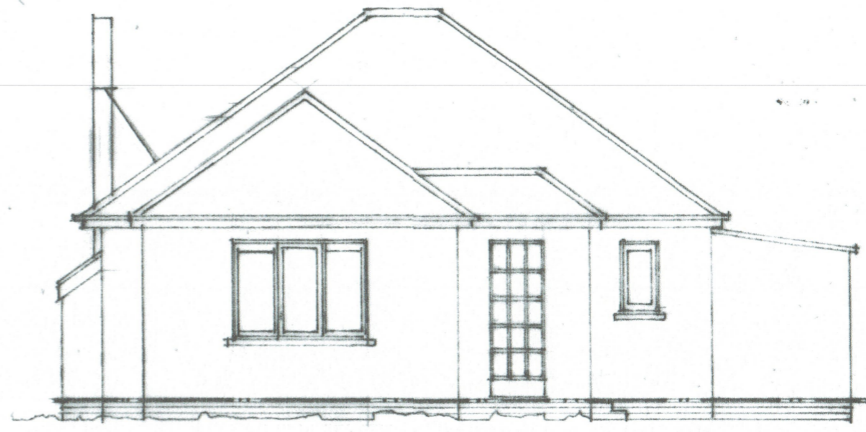

se

ne

nw

sw

Existing Elevations 1:100 @A3

Existing Plan 1:100 @A3

Site Plan 1:500 @A3

No/Date
2021.01.02a
January 2021

Proposed
EXTENSIONS
"APRIL COTTAGE", Withers Lane
EAST BOLDFRE SO42 FUX

Richard Ludlow Fisher RIBA
15, Lyndale Close, MILFORD ON SEA, SO41 0QP 01590 643747
richard.ludlow_fisher@virgin.net