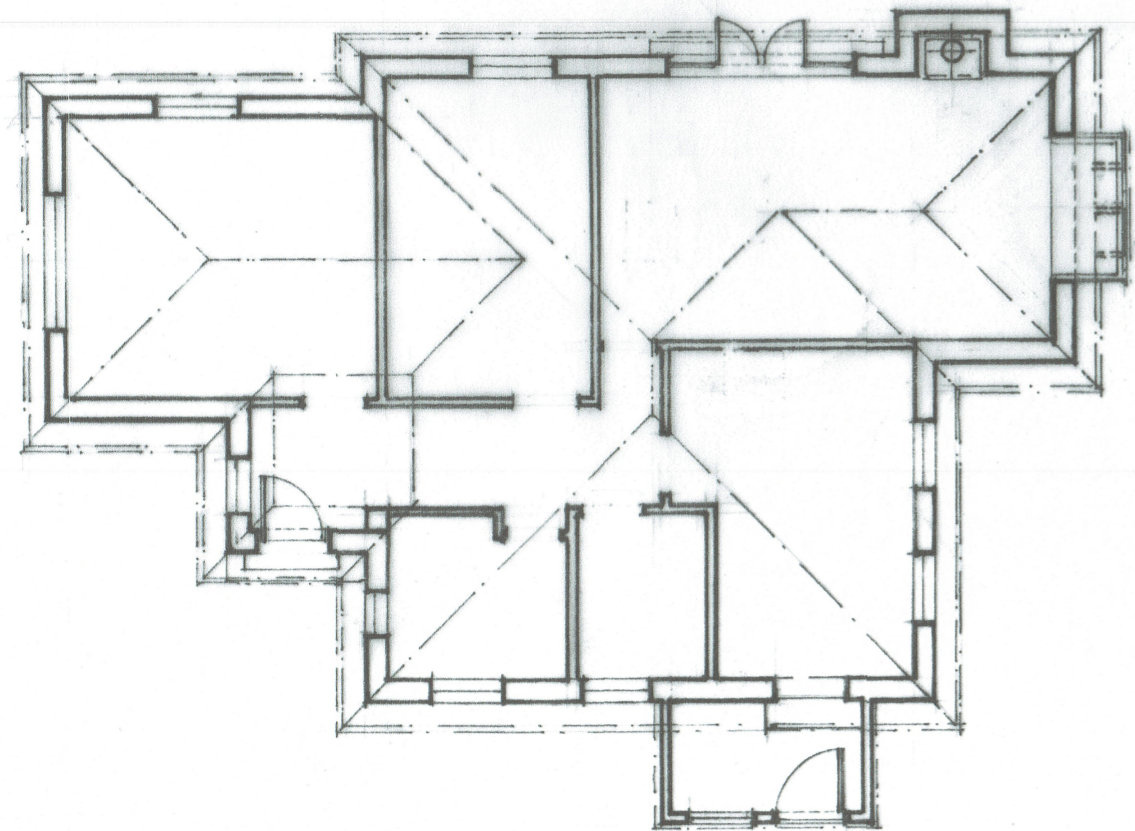

se

ne

nw

sw

Existing Elevations 1:100 @A3

Existing Plan 1:100 @A3

Site Plan 1:500 @A3

No/Date
2021.01.02a
January 2021

Proposed
EXTENSIONS
"APRIL COTTAGE", Withers Lane
EAST BOLDFRE SO42 FUX

Richard Ludlow Fisher RIBA
15, Lyndale Close, MILFORD ON SEA, SO41 0QP 01590 643747
richard.ludlow_fisher@virgin.net