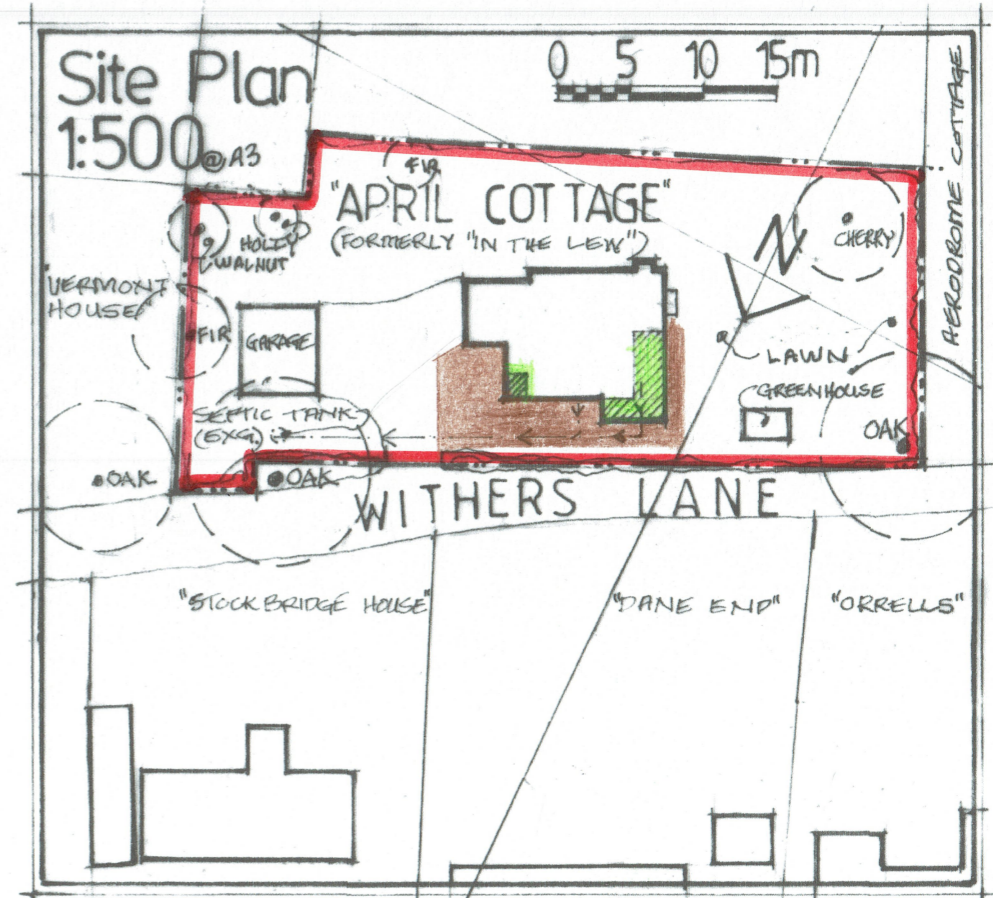

se

ne

nw

sw

Existing Elevations 1:100 @A3

Existing Plan 1:100 @A3

Site Plan 1:500 @A3

No/Date
2021.01.02a
January 2021

Proposed
EXTENSIONS
"APRIL COTTAGE", Withers Lane
EAST BOLDFRE SO42 FUX

Richard Ludlow Fisher RIBA
15, Lyndale Close, MILFORD ON SEA, SO41 0QP 01590 643747
richard.ludlow_fisher@virgin.net