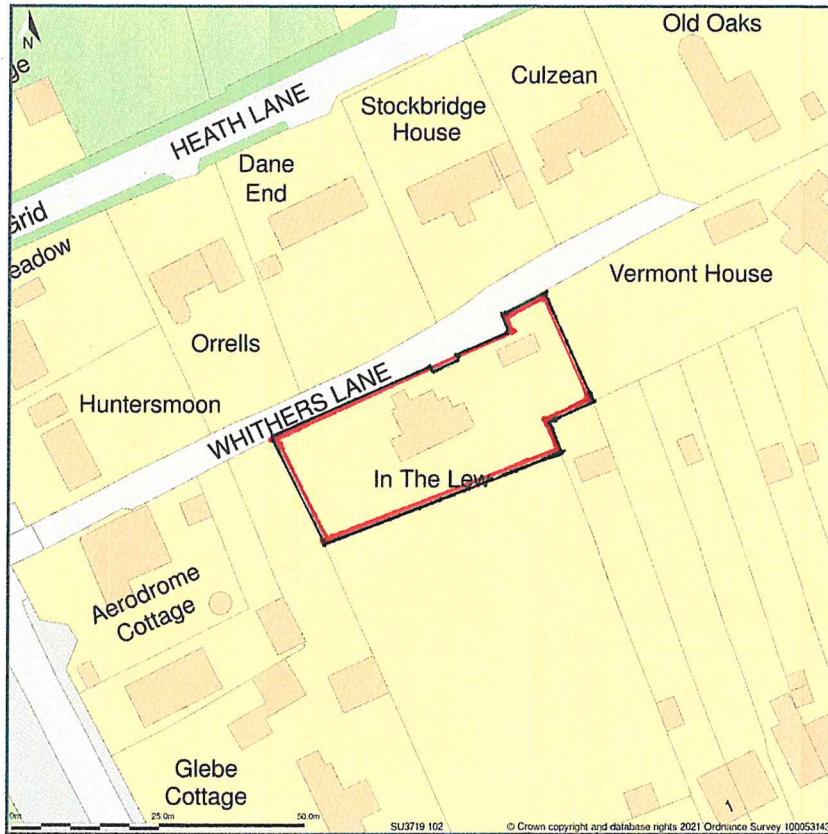

**April Cottage, Withers Lane, East Boldre, Hampshire, SO42 7WX**

Site Plan shows area bounded by: 437125.74, 100950.72 437267.16, 101092.15 (at a scale of 1:1250), OSGridRef: SU3719 102. The representation of a road, track or path is no evidence of a right of way. The representation of features as lines is no evidence of a property boundary.

Produced on 8th Jan 2021 from the Ordnance Survey National Geographic Database and incorporating surveyed revision available at this date. Reproduction in whole or part is prohibited without the prior permission of Ordnance Survey. © Crown copyright 2021. Supplied by www.buyaplan.co.uk a licensed Ordnance Survey partner (100053143). Unique plan reference: #00588327-E392F0