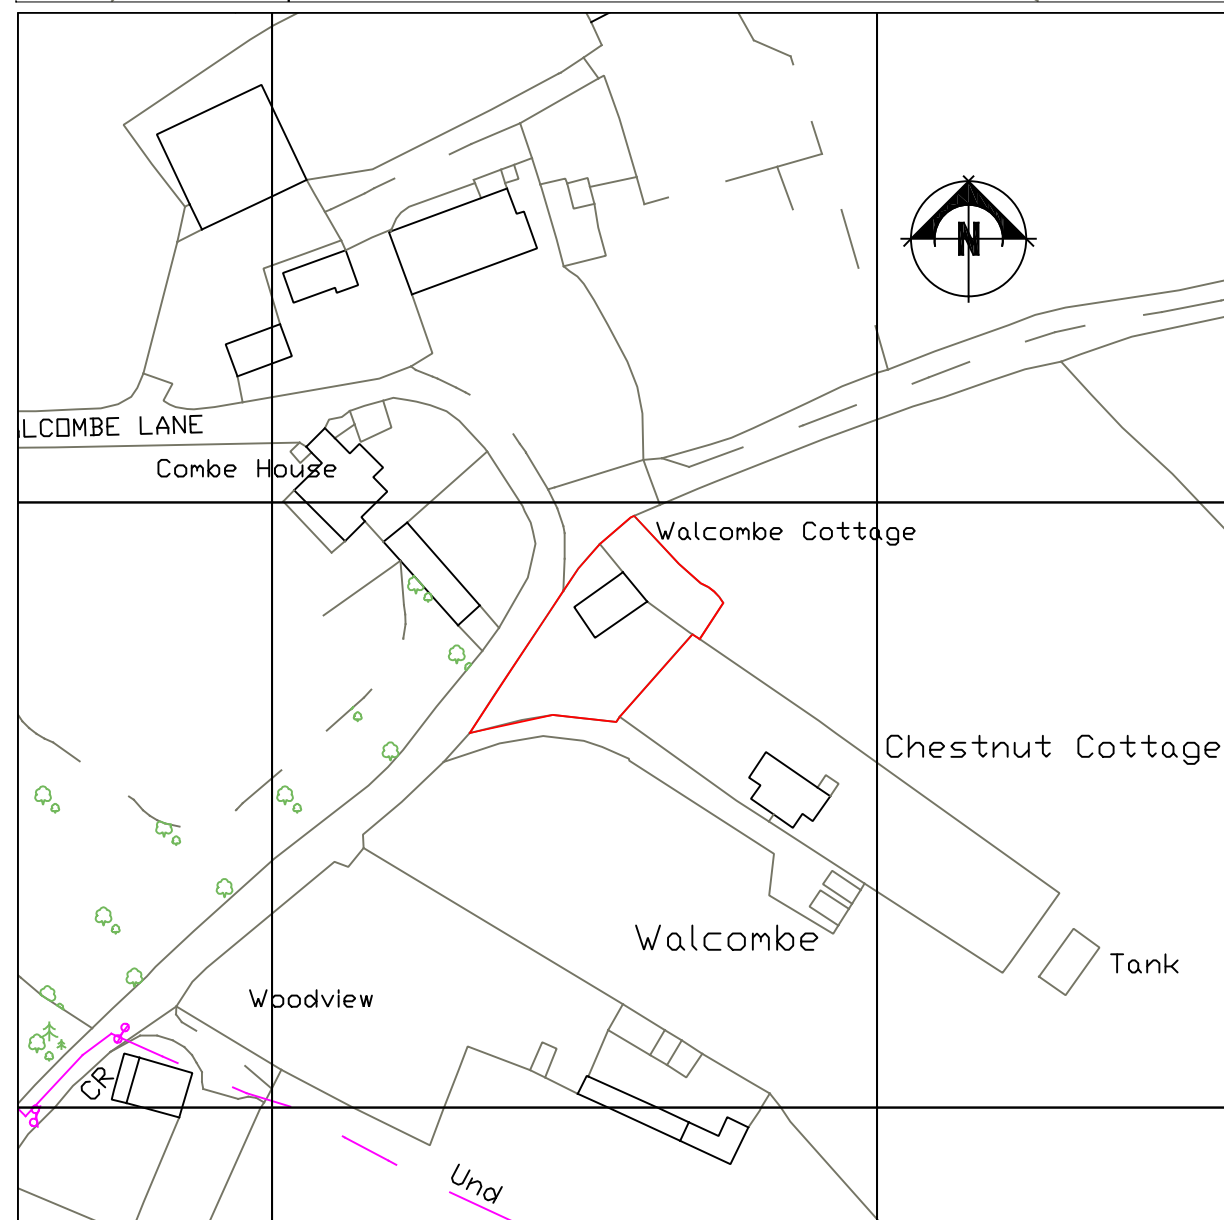

1/500

1/1250

Do not scale this drawing All dimensions to be checked on site Copyright reserved

cj architects
Carlisle Jessop LLP

Number
1768/S/02

Project
Extension
Walcombe Cottage
Helen Grant

Title
As Proposed
Site and
Location Plans

Scale
Drawn
Date Jan 2020
Checked